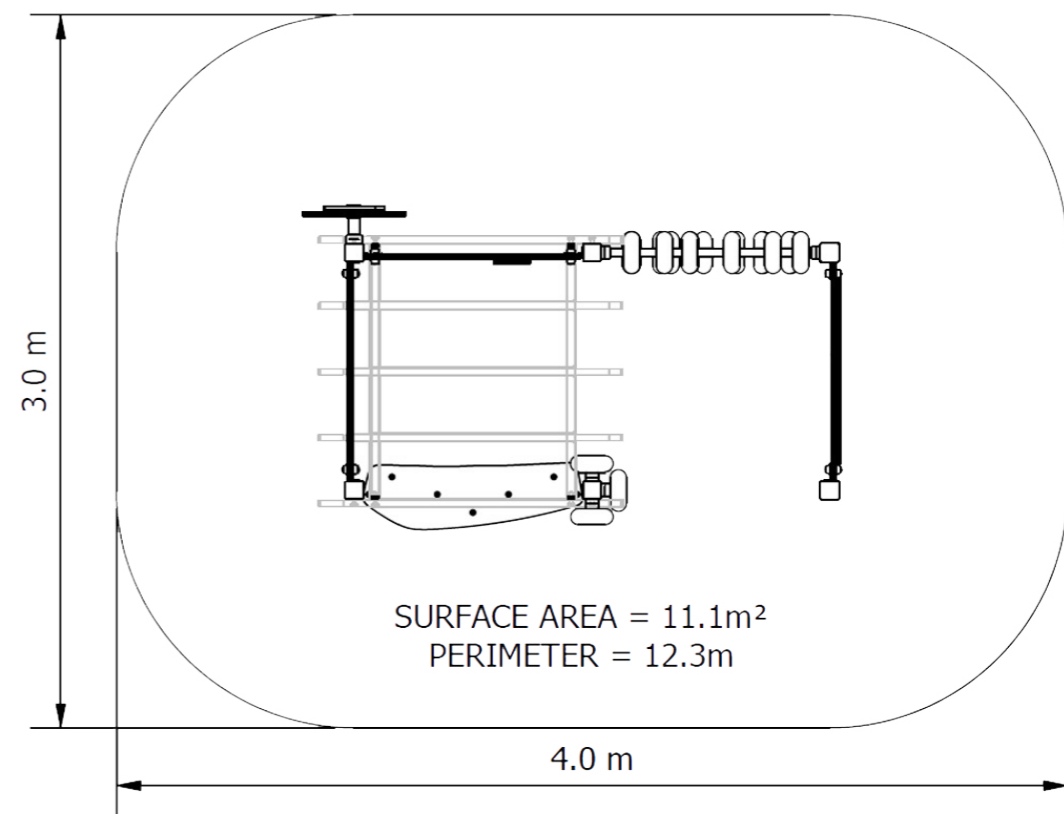

Plan View

To learn more about our warranty, compliance, materials, or colour palette and customisation options, contact PlayCo:

1800 655 041 | hello@playco.com.au | playco.com.au