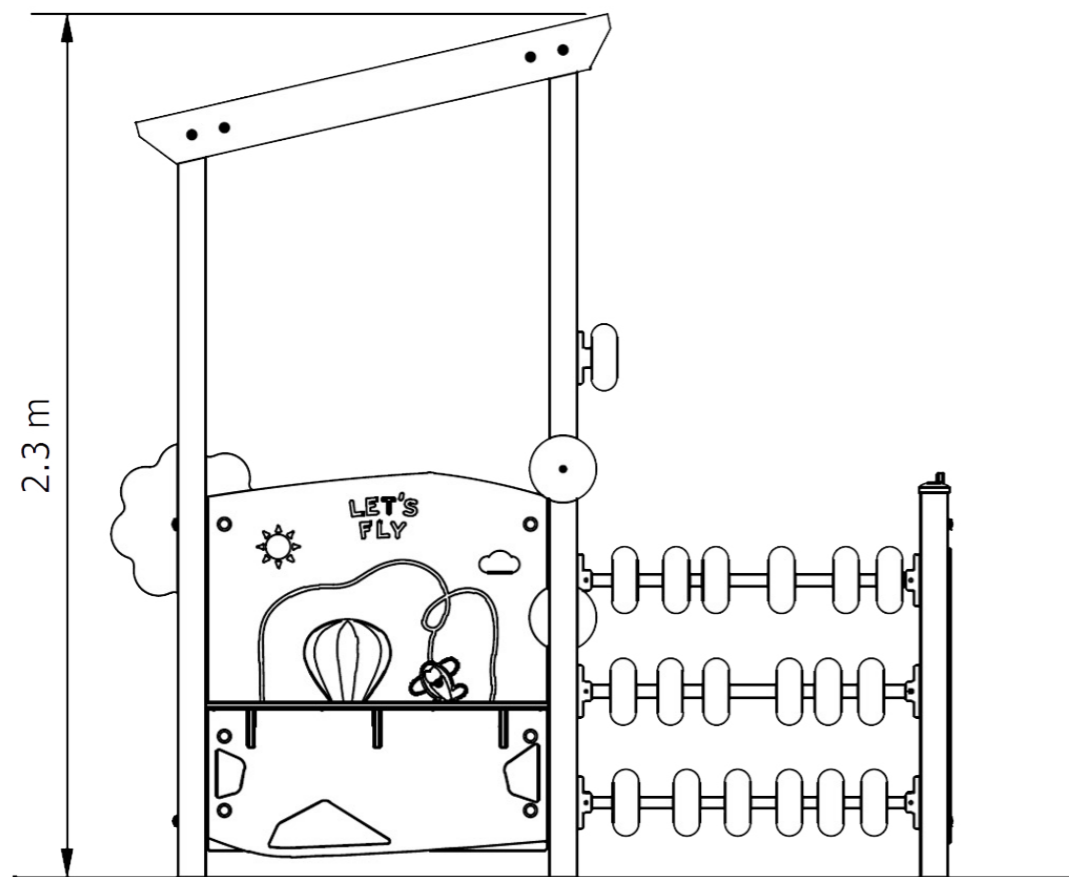

Elevation

Plan View

To learn more about our warranty, compliance, materials, or colour palette and customisation options, contact PlayCo:

1800 655 041 | hello@playco.com.au | playco.com.au