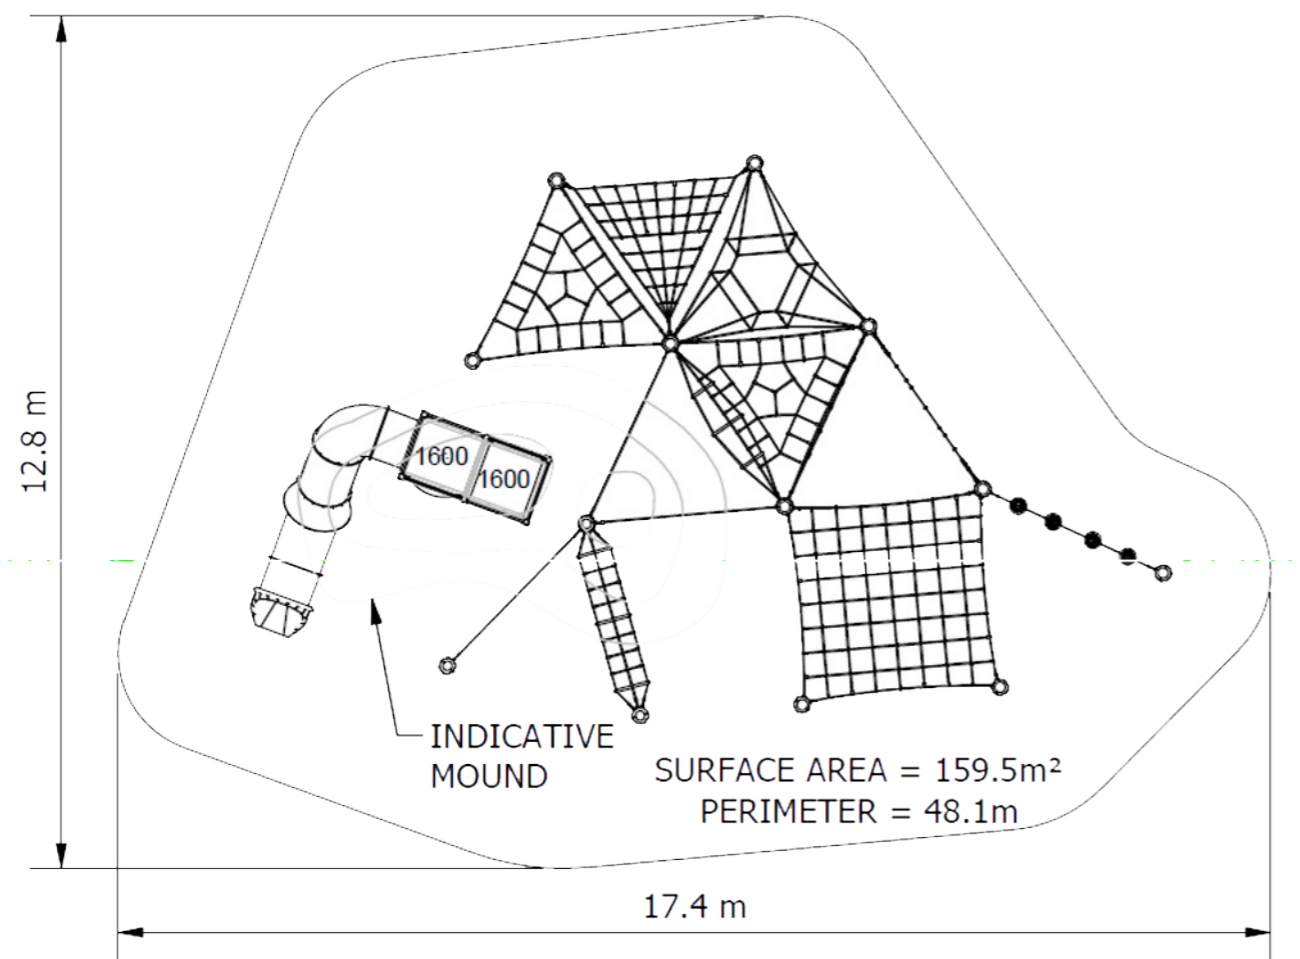

Space Agility Course

PLC_008

Plan View

To learn more about our warranty, compliance, materials, or colour palette and customisation options, contact PlayCo:

1800 655 041 | hello@playco.com.au | playco.com.au