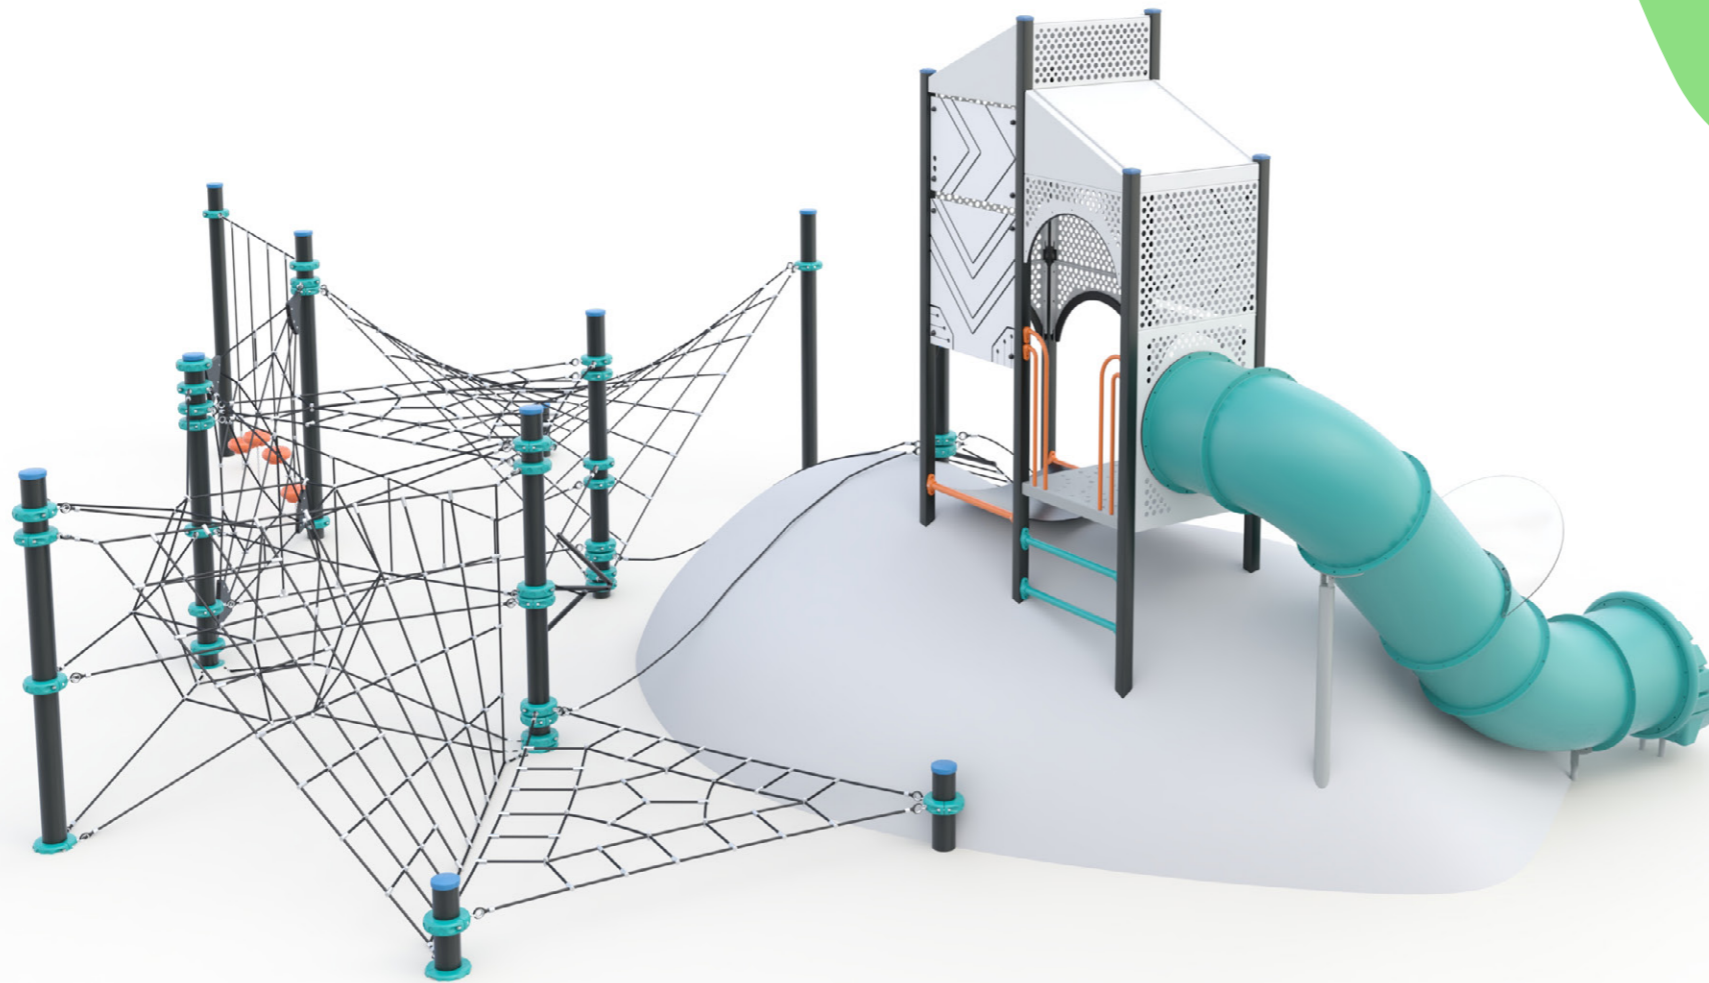

Space Agility Course

PLC_008

The final challenge of this mission is the rope agility course. It's where balance, coordination, and strength are put to the test as kids work their way to the space station on the crater.

Specifications

Equipment height: 4700mm

Fall zone: 159.5m²

Max fall height: 2315mm

Play Types

Standards

Complies with relevant Australian Standards including: AS 4685:2021 (P1-6) | AS 4685.0:2017 | AS4422 (Int):2022