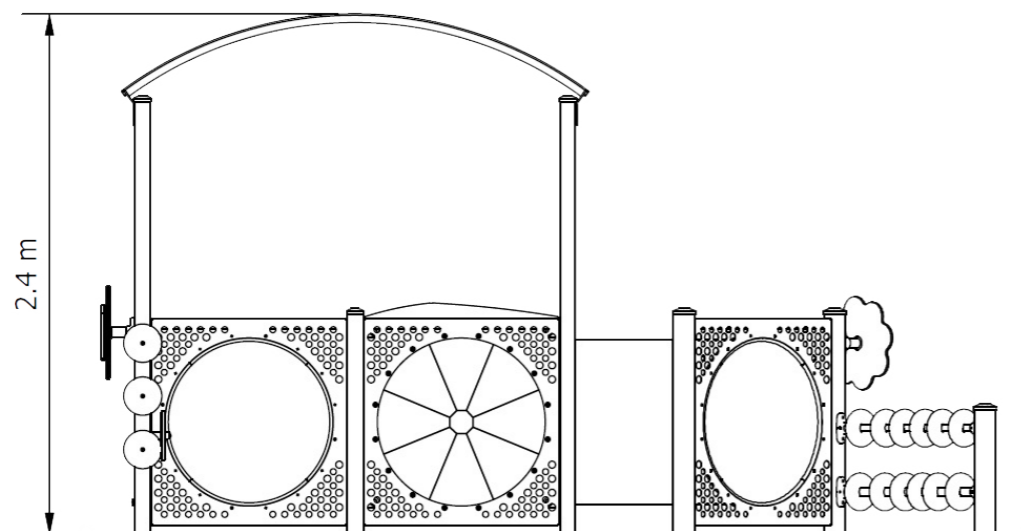

# Sensory Hutch

PIN019S

Elevation

Plan View

To learn more about our warranty, compliance, materials, or colour palette and customisation options, contact PlayCo:

1800 655 041 | [hello@playco.com.au](mailto:hello@playco.com.au) | [playco.com.au](http://playco.com.au)