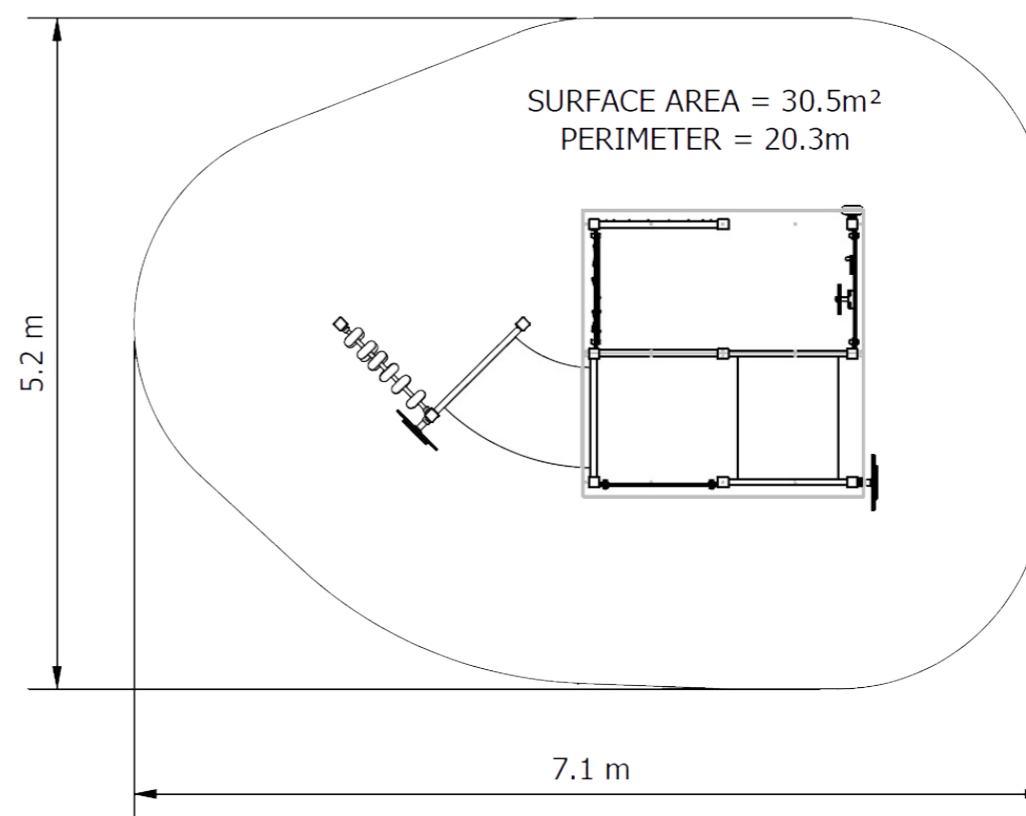

## Specifications

Age range: 2-8 years

Equipment height: 2400mm

Fall zone: 30.5m<sup>2</sup>

Max fall height: 920mm

# Sensory Hutch

PIN019S

Elevation

Plan View

To learn more about our warranty, compliance, materials, or colour palette and customisation options, contact PlayCo:

1800 655 041 | [hello@playco.com.au](mailto:hello@playco.com.au) | [playco.com.au](http://playco.com.au)