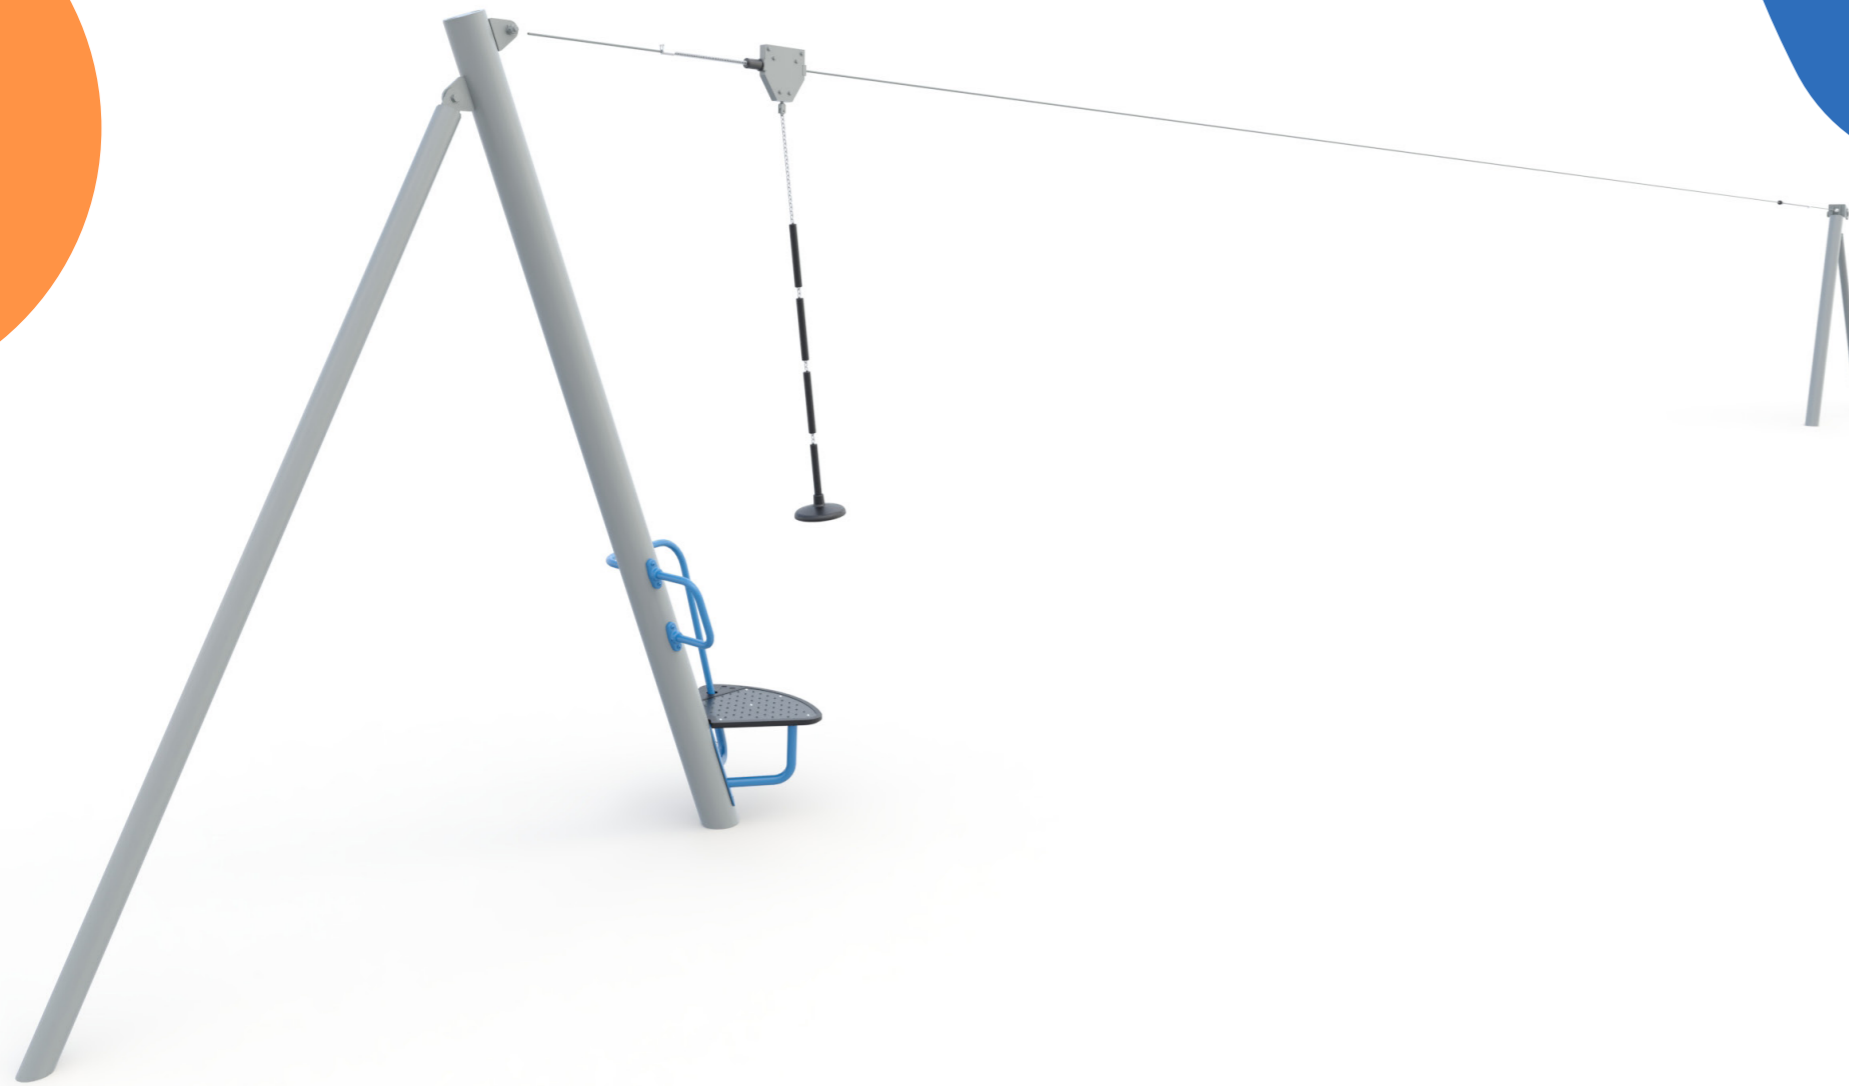

# Flying Fox 22.5m Single with platform

FLF0130FBA-0

Our flying fox offers children a thrilling experience while benefiting their development by enhancing upper body strength, coordination, and balance.

## Specifications

Age range: 5+ years

Number of play elements: 1

Equipment height: 3500mm

Fall zone: 187.5m<sup>2</sup>

Max fall height: 1400mm