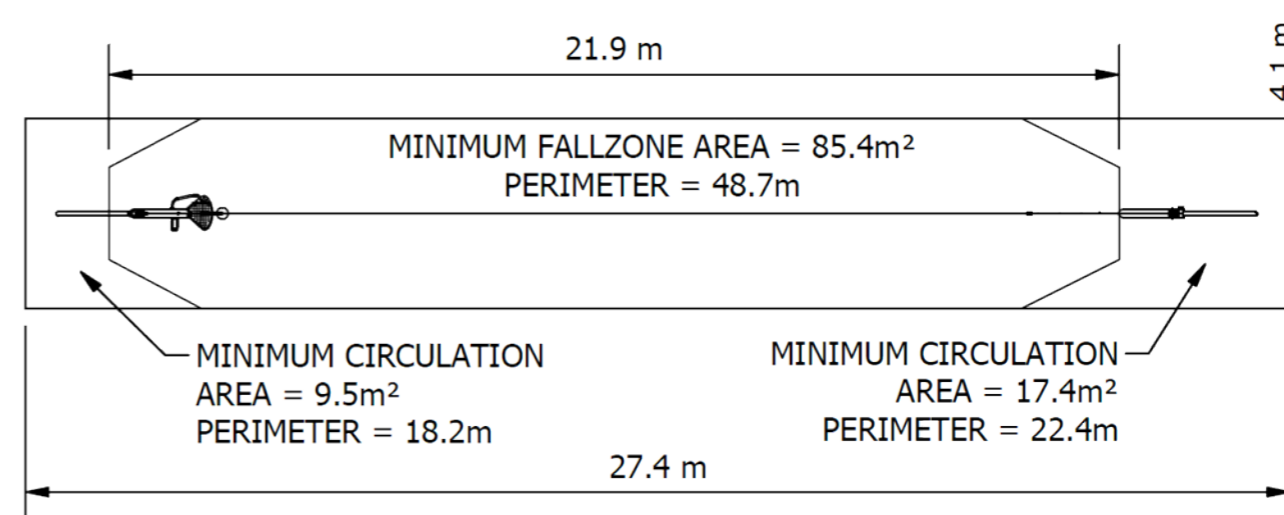

## Specifications

Age range: 5+ years

Number of play elements: 1

Equipment height: 3500mm

Fall zone: 187.5m<sup>2</sup>

Max fall height: 1400mm

# Flying Fox 22.5m Single with platform

FLF0130FBA-0

Elevation

Plan View

TOTAL AREA REQUIRED = 112.3m<sup>2</sup>  
PERIMETER = 63m

To learn more about our warranty, compliance, materials, or colour palette and customisation options, contact PlayCo: