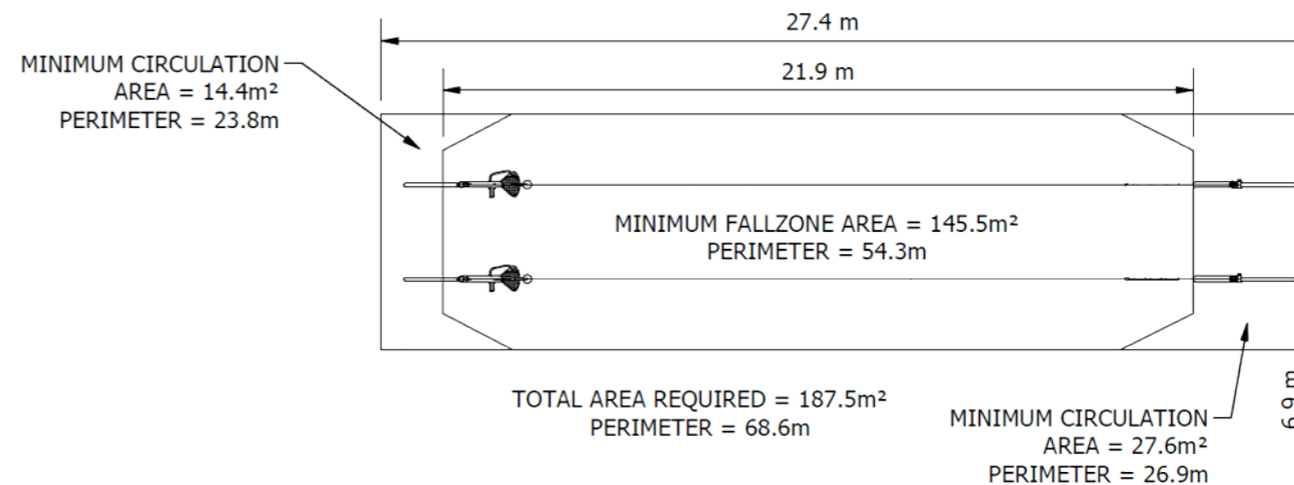

Plan View

To learn more about our warranty, compliance, materials, or colour palette and customisation options, contact PlayCo:

1800 655 041 | hello@playco.com.au | playco.com.au