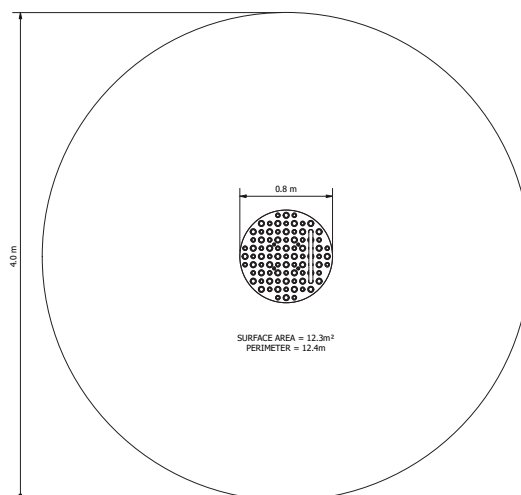

Round Stand On Rocker & Handrail

Play rockers promote balance, coordination, and core strength while offering an enjoyable, rhythmic movement that helps children develop spatial awareness and body control.

Specifications

Code: SPR0195FBA (IG) SPR0196FBA (SM)

Max fall height: 600mm

Minimum fall zone: 12.3m²

Equipment size: 800mm x 800mm

Max equipment height: 700mm

Playspaces: Parks, schools, commercial

Materials