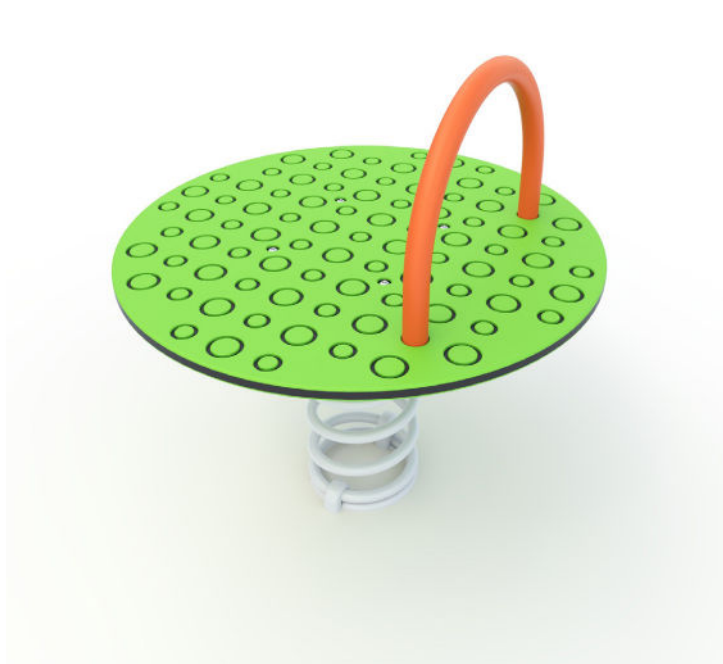

Round Stand On Rocker & Handrail

Play rockers promote balance, coordination, and core strength while offering an enjoyable, rhythmic movement that helps children develop spatial awareness and body control.

Specifications

Code: SPR0195FBA (IG) SPR0196FBA (SM)

Max fall height: 600mm

Minimum fall zone: 12.3m²

Equipment size: 800mm x 800mm

Max equipment height: 700mm

Playspaces: Parks, schools, commercial

Materials

Colours	Side Panels: Standard HDPE range
Material specs	Side Panels: HDPE Seat: HDPE & Galvanised Steel Fasteners: Stainless steel Spring: Spring Steel Footings & Rungs: Galvanised Steel & Stainless Steel