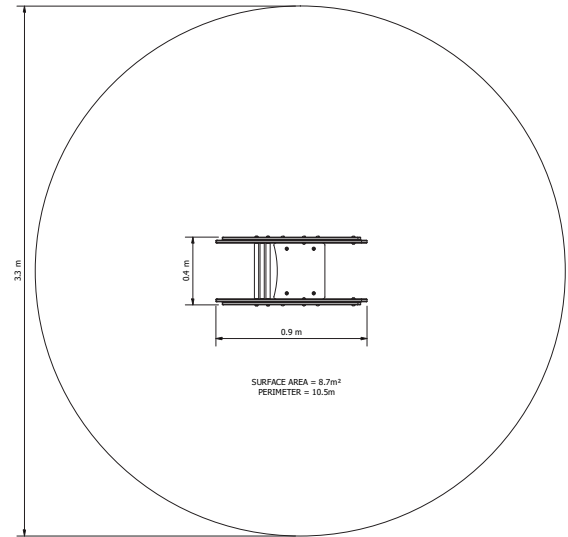

Leaf Spring Rocker

Play rockers promote balance, coordination, and core strength while offering an enjoyable, rhythmic movement that helps children develop spatial awareness and body control.

Specifications

Code: SPR0226FBA (IG) SPR0227FBA (SM)

Max fall height: 600mm

Minimum fall zone: 8.7m²

Equipment size: 900mm x 400mm

Max equipment height: 900mm

Playspaces: Parks, schools, commercial

Materials

Colours	Side Panels: Standard HDPE range
Material specs	Side Panels: HDPE Seat: HDPE & Galvanised Steel Fasteners: Stainless steel Spring: Spring Steel Footings & Rungs: Galvanised Steel & Stainless Steel