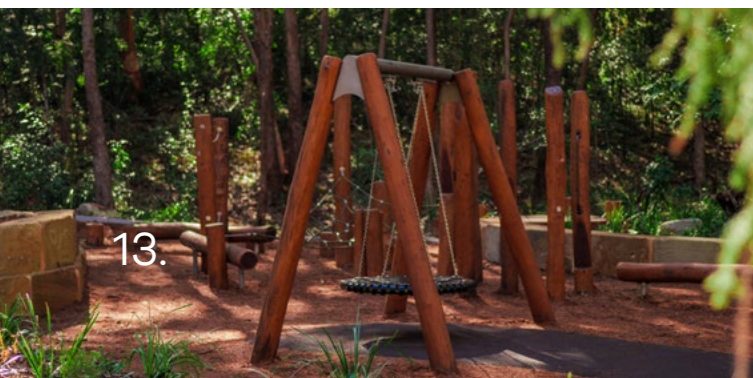

Denmark Hill Conservation Reserve

Just minutes away from the city's main streets, Denmark Hill Conservation Reserve is a rare urban environmental gem. As well as being a site of cultural importance to Traditional Owners, it has a prolific history connected to Ipswich's mining boom. The project brief was to create a nature playground to help reactivate this hidden, somewhat forgotten bushland.

Hand carved from native Australian Ironbark, the play elements featured in the log obstacle course include balance logs, steppers, climbing nets and a basket swing. Tall log play elements complement the use of cultural landscape poles, which represent ancient smoke signals used by the Traditional Owners.

MacGregor State School Prep

Using a mix of nature play equipment and a more traditional nature-inspired playground structure, this effective school playground design features a wide range of 'zones' with different play intents.

Balancing equipment and maze games create low-level balance play, while a large ironbark teepee forms the basis of imaginary games, group discussions or quiet time in the calmer role play zone. Things get more physical with sliding, racing, climbing and hanging equipment in the active zone, which sits alongside interactive play features such as fun house mirrors, low and high runners, game panels, shop games and cubby spaces. Mirrors, spinners and tactile turning leaves form an elevated transitional play zone, while a contemplative zone gives kids a quiet spot to stop and reflect, to rest from play and observe while still feeling included.

This project is testament to the experience and knowledge of our play consultants, who managed the full end-to-end process from design through to installation.