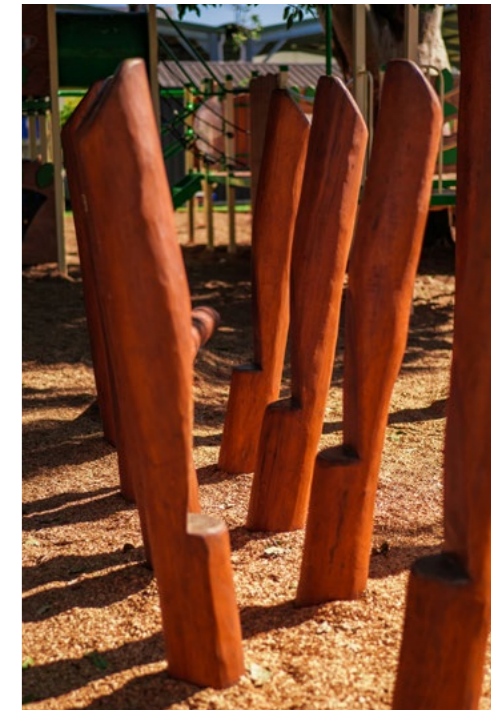

Hand carved from native Australian Ironbark, the play elements featured in the log obstacle course include balance logs, steppers, climbing nets and a basket swing. Tall log play elements complement the use of cultural landscape poles, which represent ancient smoke signals used by the Traditional Owners.