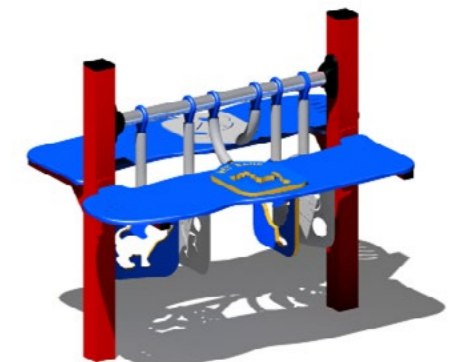

Sand Table FS71

Equipment Size: 1m²