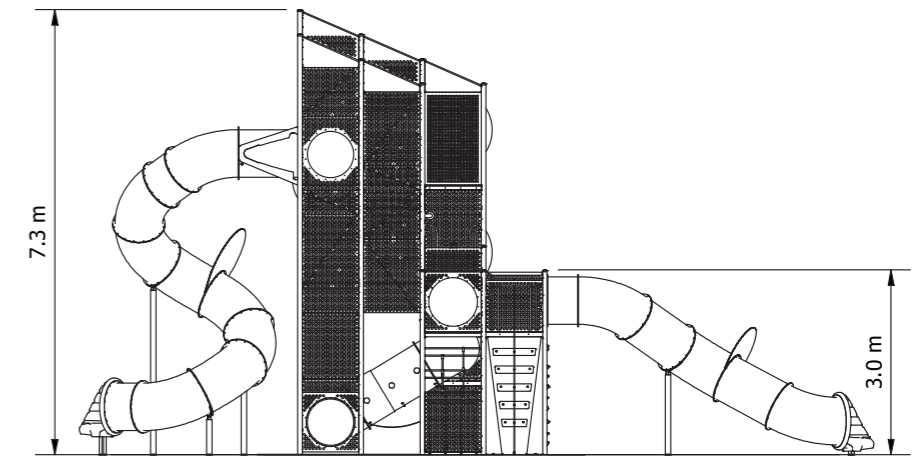

Product Code: PLC_013

Required Space
8.7 x 17.4m

Area
109.2m²

Age Group
5+

Max FHof
2970mm

Equipment Height
7300mm