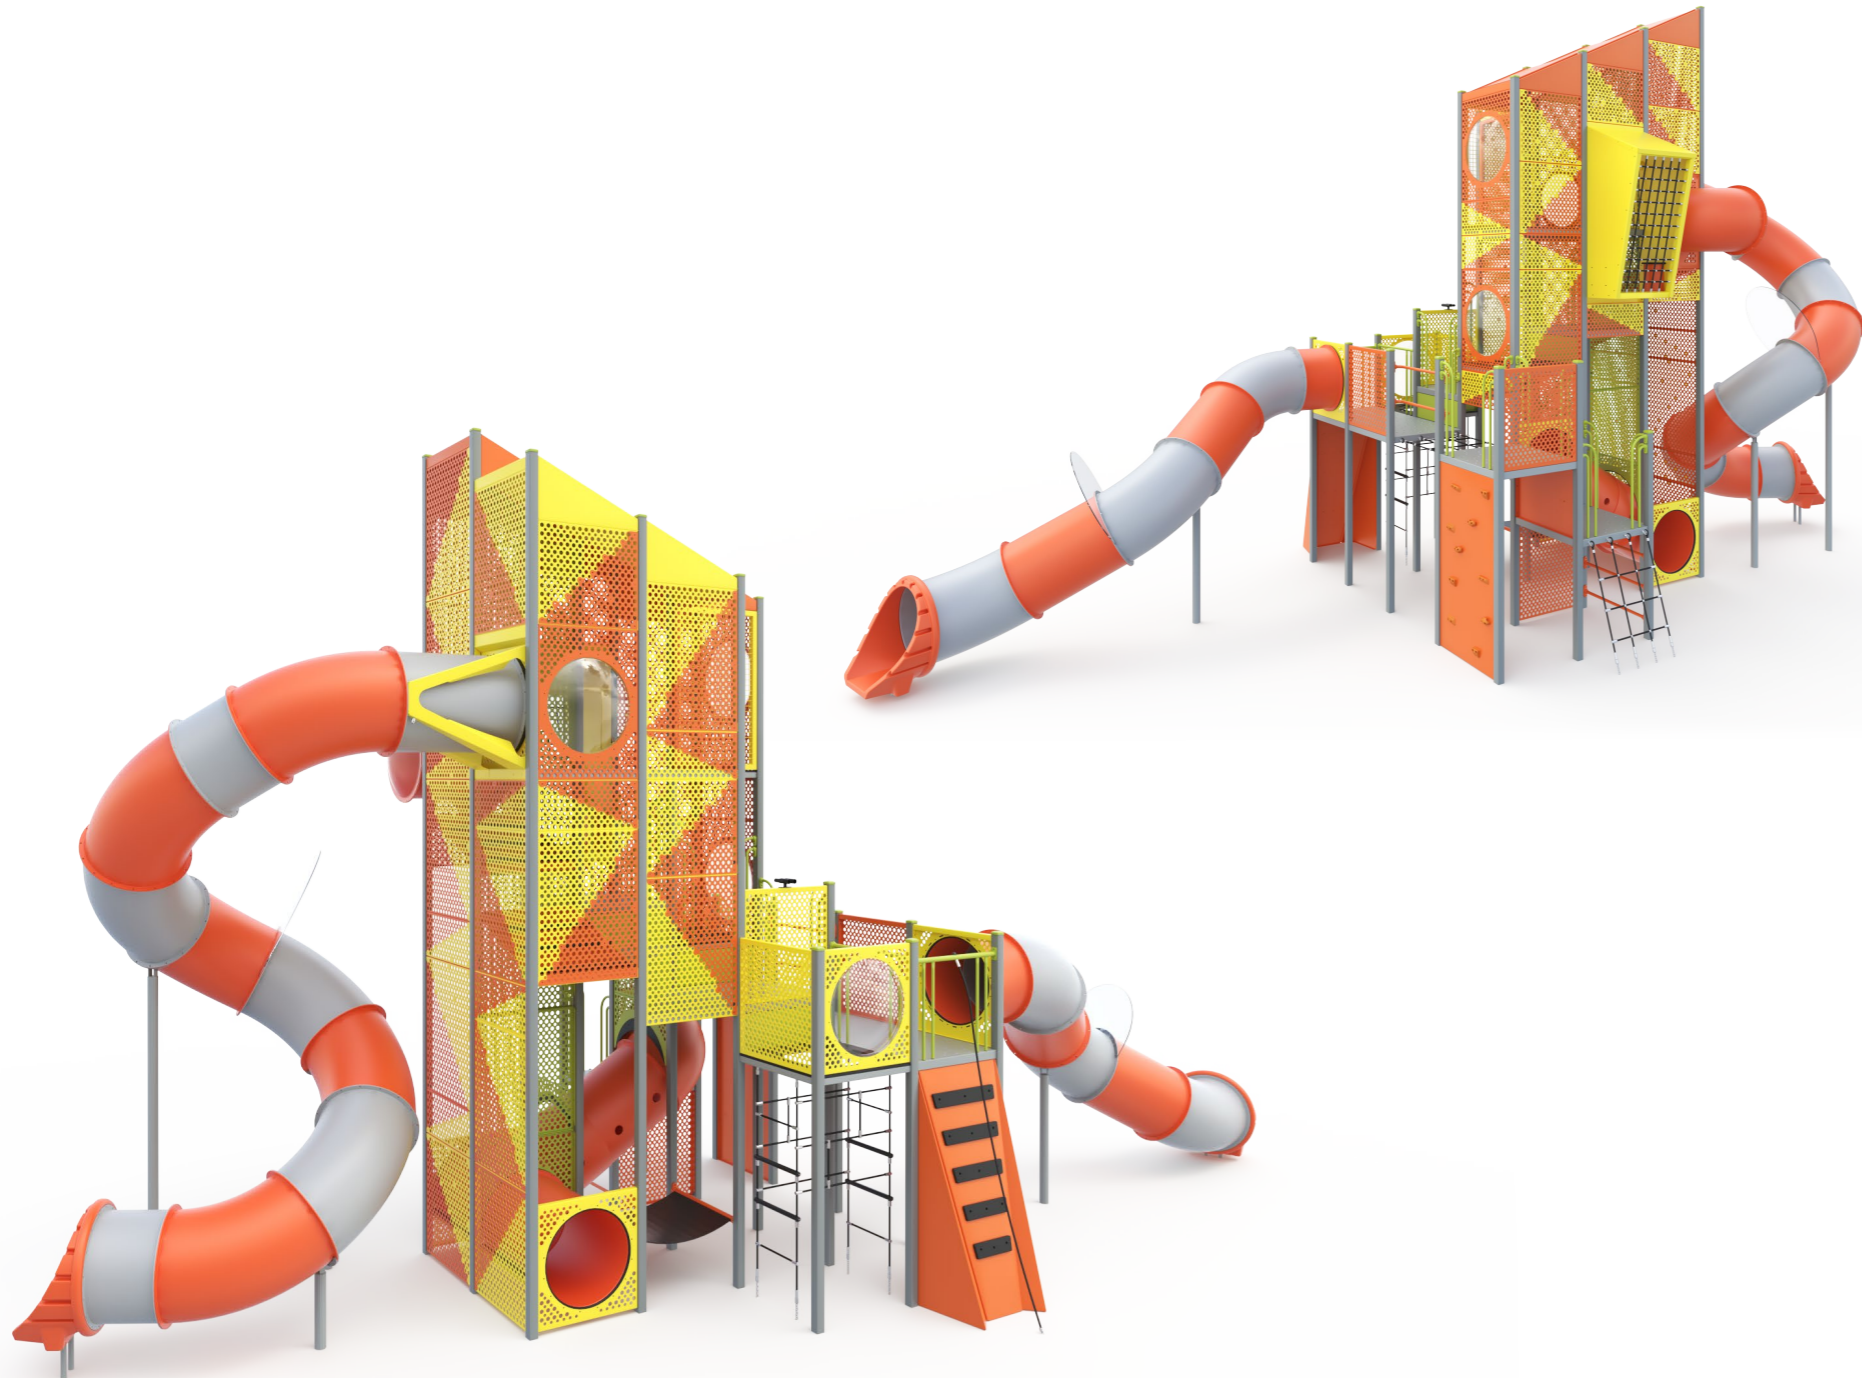

Product Code: PLC_013

Required Space
8.7 x 17.4m

Area
109.2m²

Age Group
5+

Max FHof
2970mm

Equipment Height
7300mm