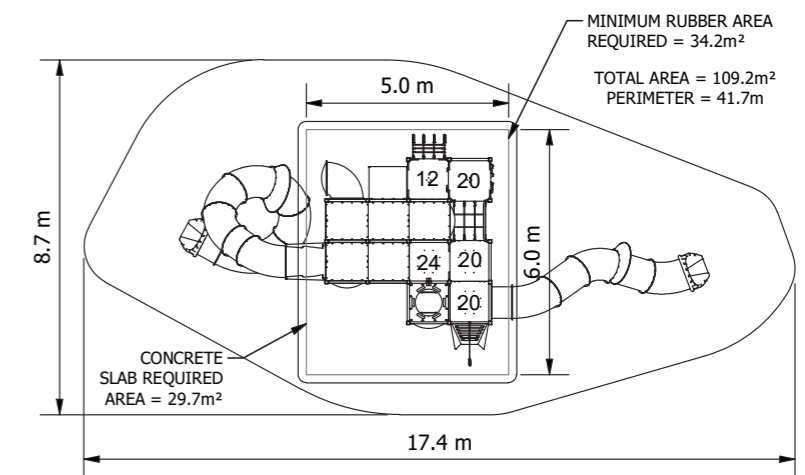

Product Code: PLC_013

Required Space
8.7 x 17.4m

Area
109.2m²

Age Group
5+

Max FHof
2970mm

Equipment Height
7300mm