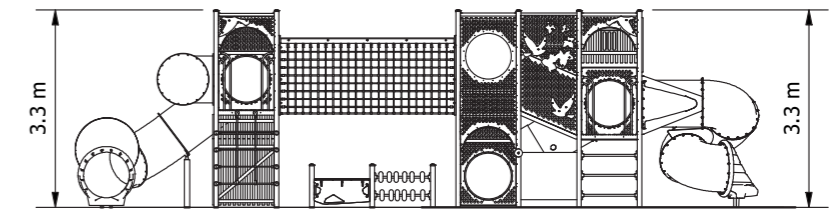

Product Code: PLC\_009

**Required Space**  
5.5 x 14.9m

**Area**  
76.9m<sup>2</sup>

**Age Group**  
5+

**Max FHoF**  
2195mm

**Equipment Height**  
3300mm