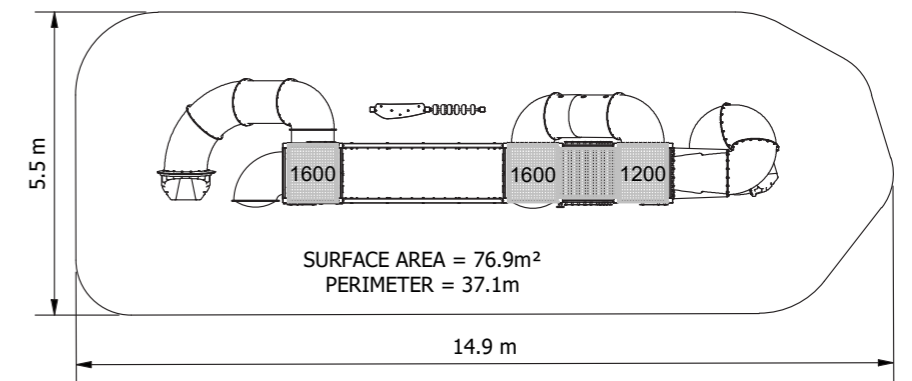

Product Code: PLC\_009

**Required Space**  
5.5 x 14.9m

**Area**  
76.9m<sup>2</sup>

**Age Group**  
5+

**Max FHoF**  
2195mm

**Equipment Height**  
3300mm