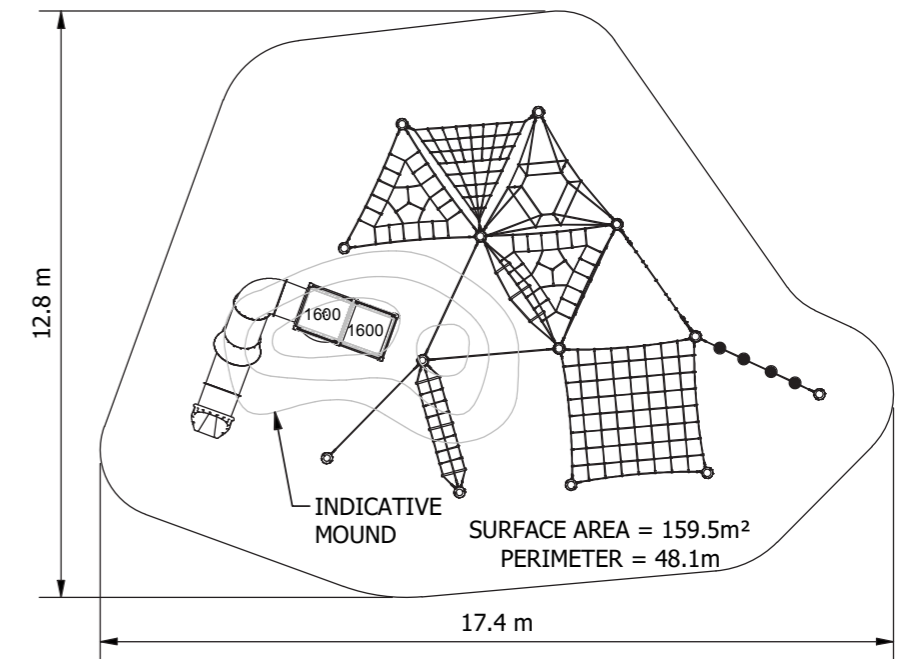

Product Code: PLC_008

Required Space
12.8 x 17.4m

Area
159.5m²

Age Group
5+

Max FHoF
2315mm

Equipment Height
4700mm