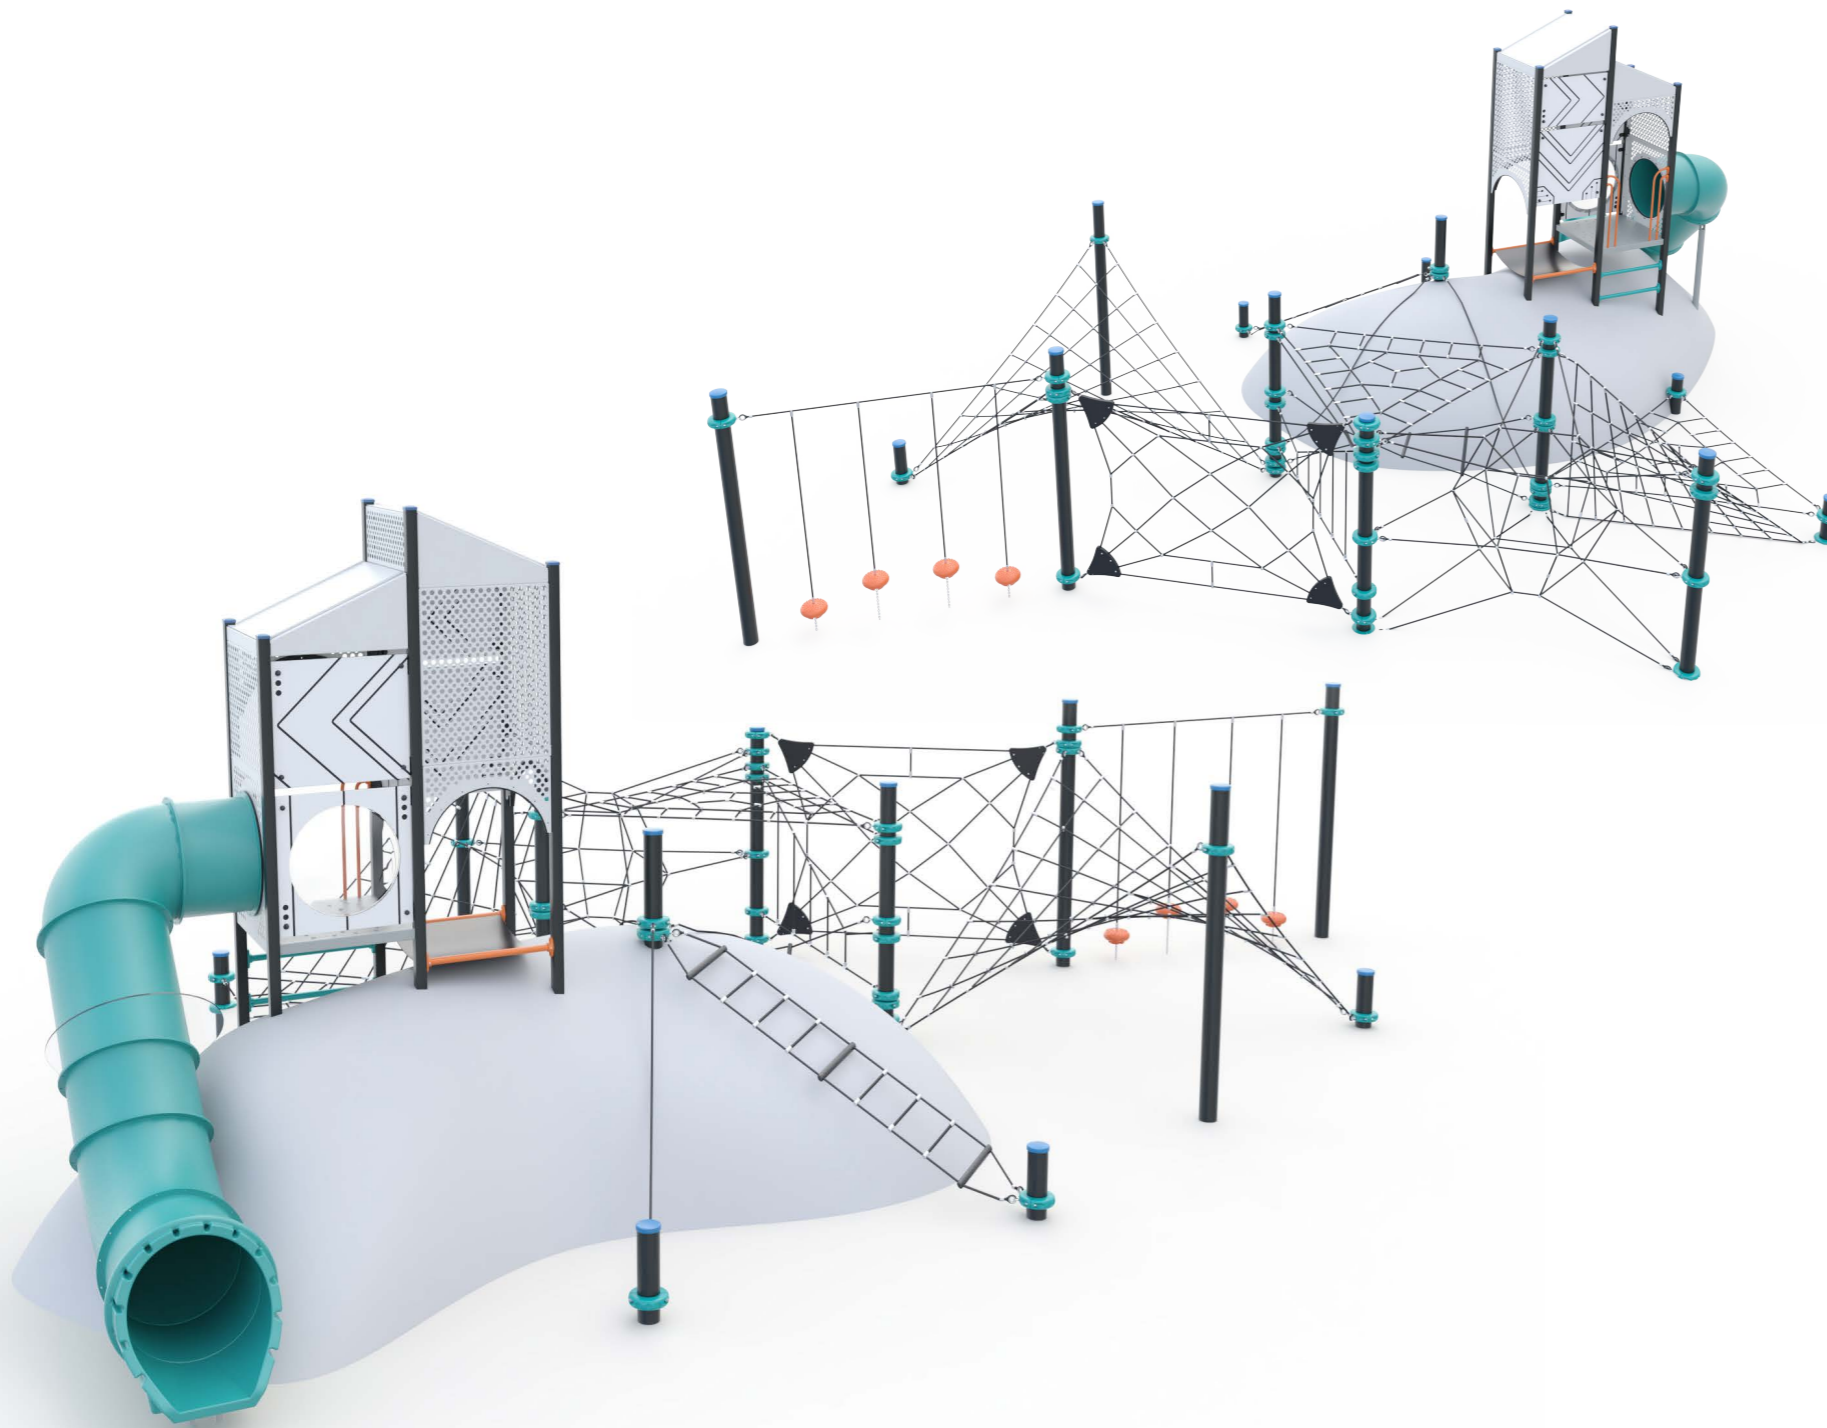

PLC_008 Space Agility Course

We offer complete customisation, giving you the freedom to create a space that perfectly suits your vision. Whether you want to incorporate specific themes, vibrant graphics, or a unique colour palette, we provide endless possibilities to bring your ideas to life.

Product Code: PLC_008

Required Space
12.8 x 17.4m

Area
159.5m²

Age Group
5+

Max FHoF
2315mm

Equipment Height
4700mm