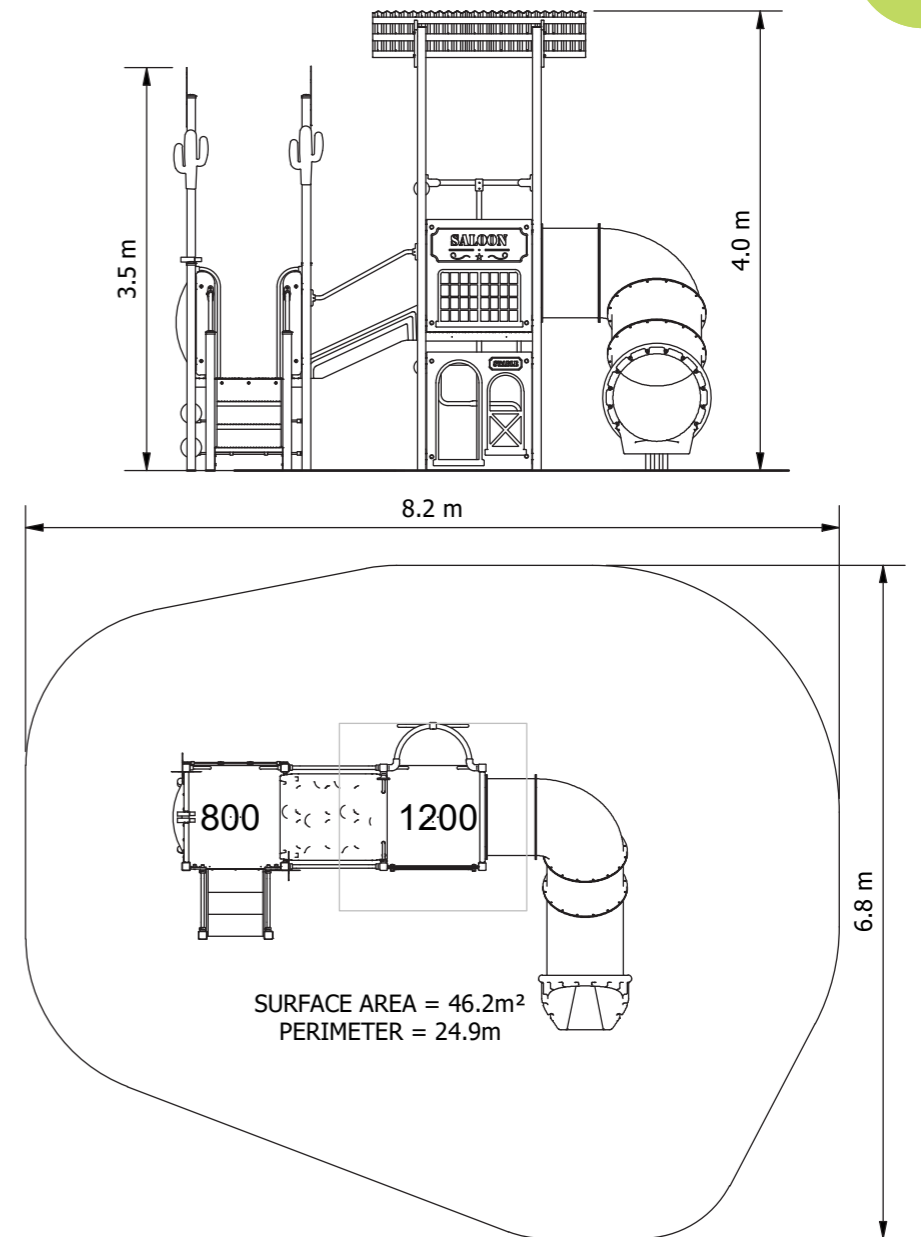

Product Code: PLC_005

Required Space
6.8 x 8.2m

Area
46.2m²

Age Group
5-8

Max FHoF
2105mm

Equipment Height
4000mm