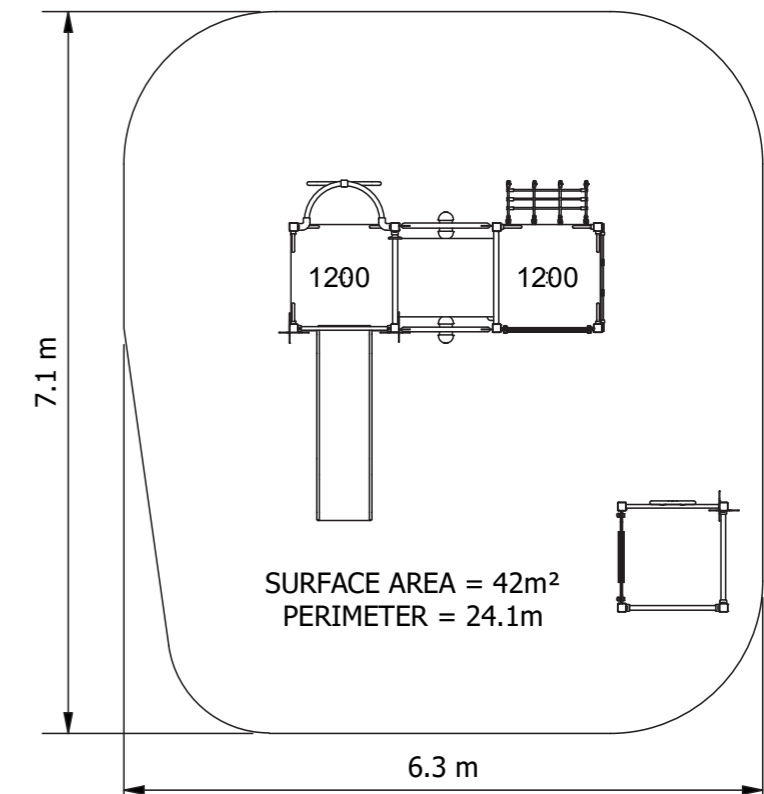

Product Code: PLC_004

Required Space
6.3 x 7.1m

Area
42m²

Age Group
5-8

Max FHoF
1300mm

Equipment Height
3600mm