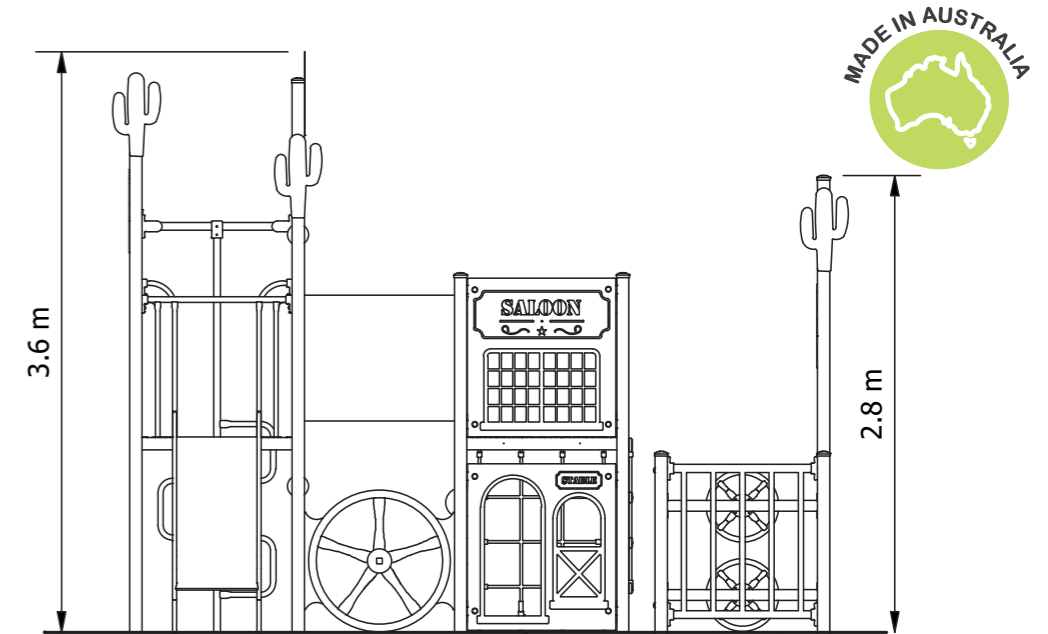

Product Code: PLC_004

Required Space
6.3 x 7.1m

Area
42m²

Age Group
5-8

Max FHoF
1300mm

Equipment Height
3600mm