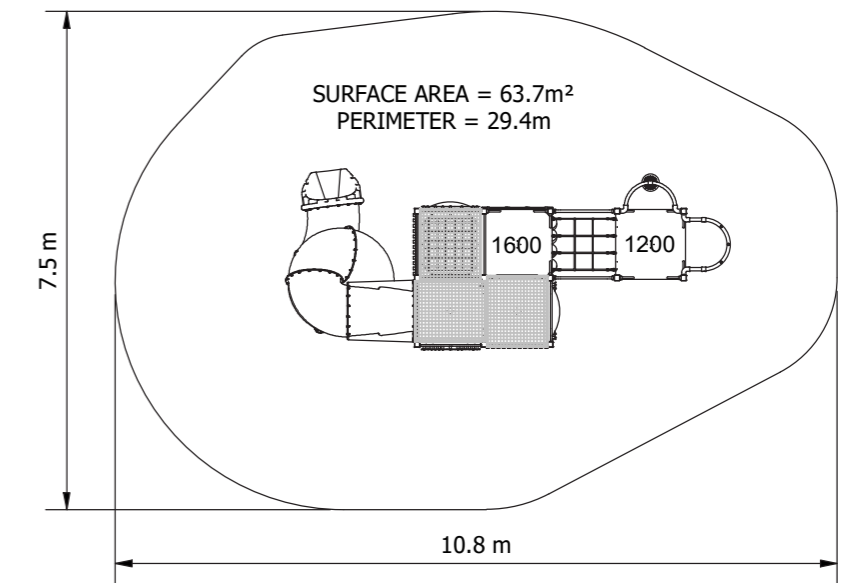

Product Code: PLC_003

Required Space
7.5 x 10.8m

Area
63.7m²

Age Group
5+

Max FHof
2995mm

Equipment Height
4100mm