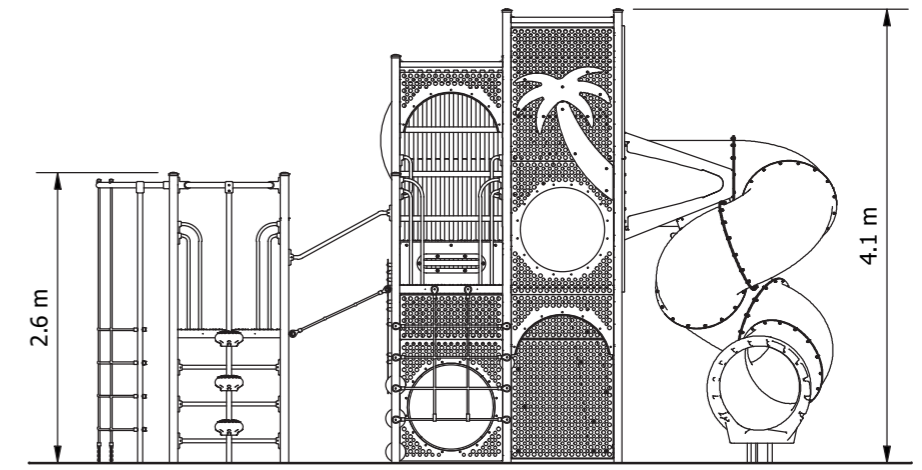

Product Code: PLC_003

Required Space
7.5 x 10.8m

Area
63.7m²

Age Group
5+

Max FHof
2995mm

Equipment Height
4100mm