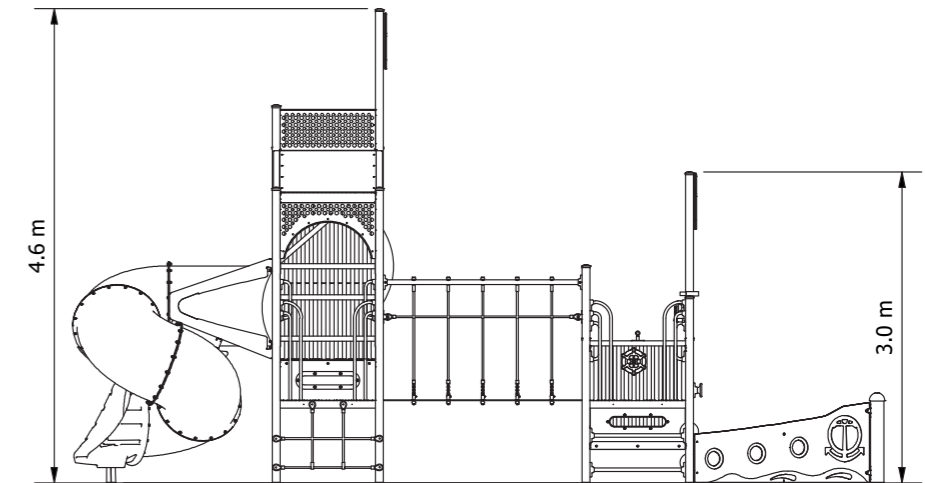

Product Code: PLC_002

Required Space
5.6 x 11.5m

Area
52.4m²

Age Group
3-5

Max FHof
2195mm

Equipment Height
4600mm