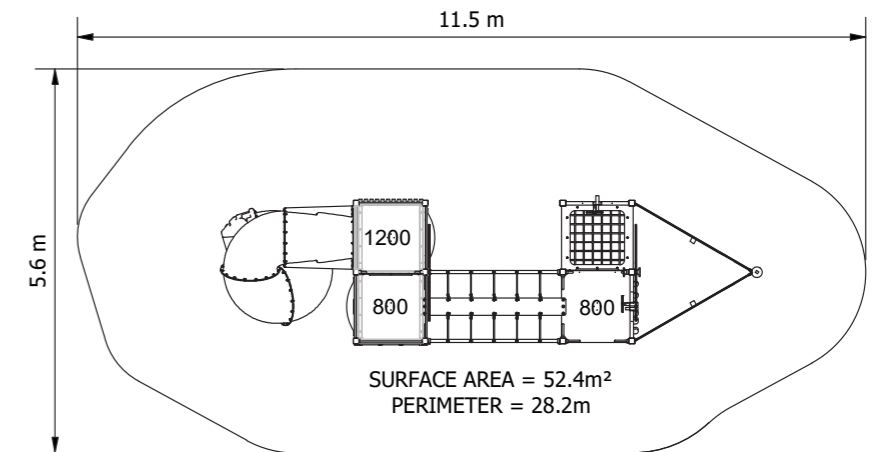

Product Code: PLC_002

Required Space
5.6 x 11.5m

Area
52.4m²

Age Group
3-5

Max FHof
2195mm

Equipment Height
4600mm