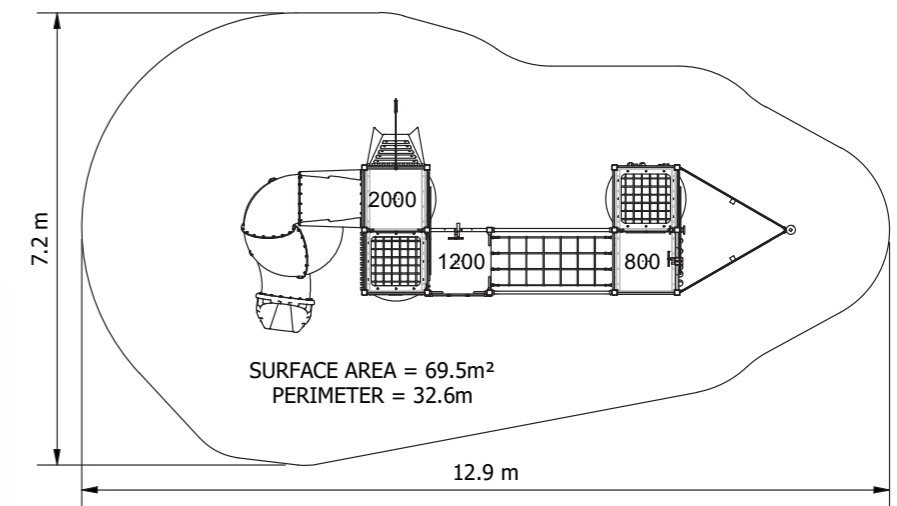

Product Code: PLC_001

Required Space
7.2 x 12.9m

Area
69.5m²

Age Group
5+

Max FHof
2995mm

Equipment Height
5200mm