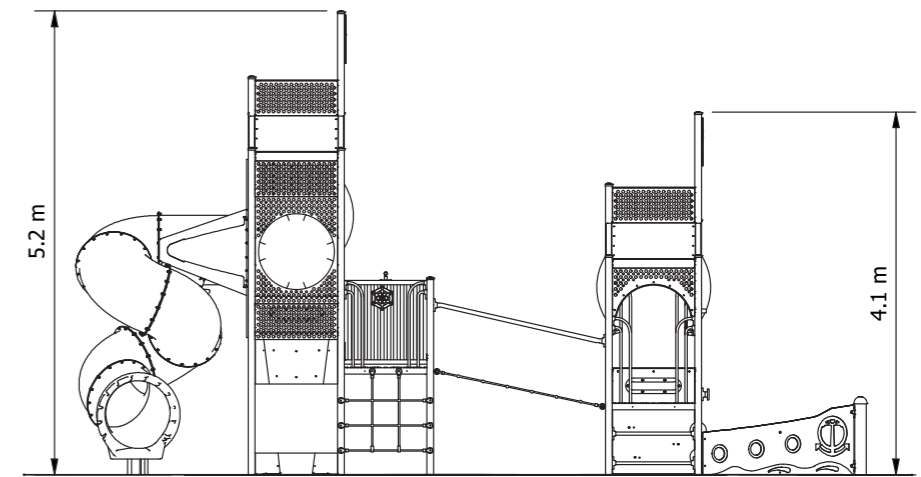

Product Code: PLC_001

Required Space
7.2 x 12.9m

Area
69.5m²

Age Group
5+

Max FHof
2995mm

Equipment Height
5200mm