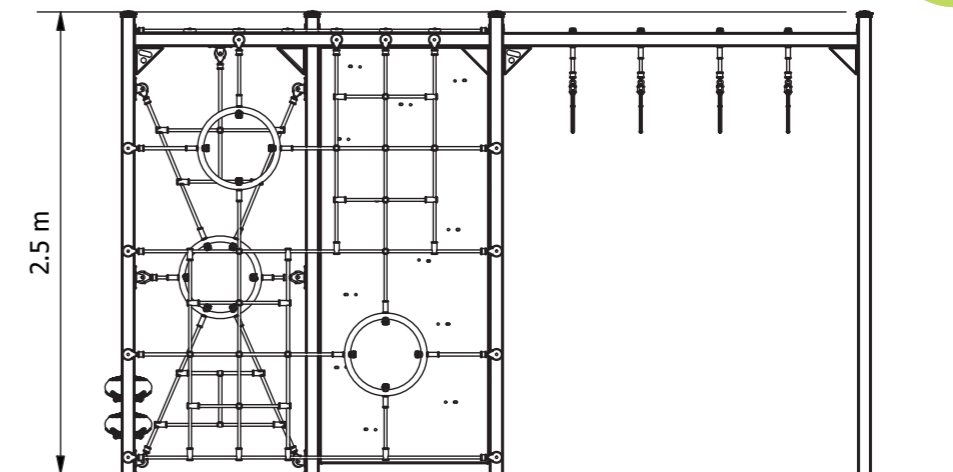

ACS013 Activity Cubes

Activity Cubes are full of climbing activities that help build strength, encourage problem solving and have high vantage points. The cubes also serve as a creative place to 'hang out' with plenty of ways to just sit and balance while chatting with friends.

Product Code: ACS013

Required Space
6.5 X 8.5 m

Area
50.5m²

Age Group
5+

Max FHoF
2400mm

Equipment Height
2500mm