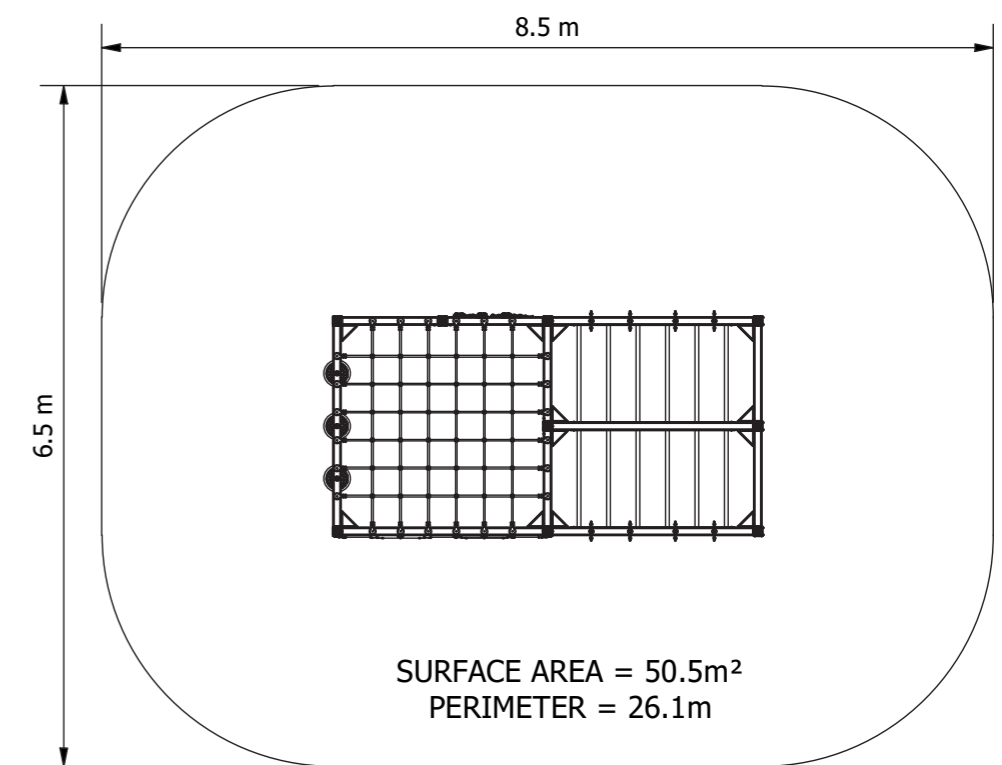

Product Code: ACS013

Required Space
6.5 X 8.5 m

Area
50.5m²

Age Group
5+

Max FHoF
2400mm

Equipment Height
2500mm