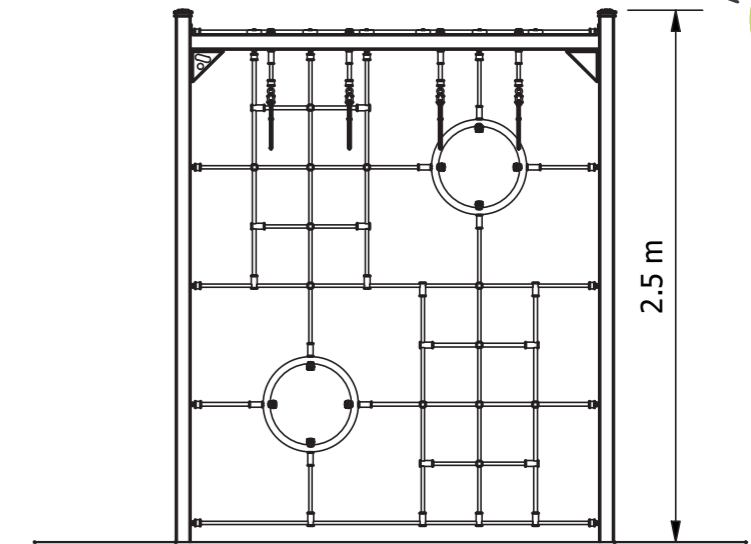

ACS010 Activity Cubes

Activity Cubes are full of climbing activities that help build strength, encourage problem solving and have high vantage points. The cubes also serve as a creative place to 'hang out' with plenty of ways to just sit and balance while chatting with friends.

Product Code: ACS010

Required Space
6.5 X 5.5 m

Area
31.3m²

Age Group
5+

Max FHof
2400mm

Equipment Height
2500mm