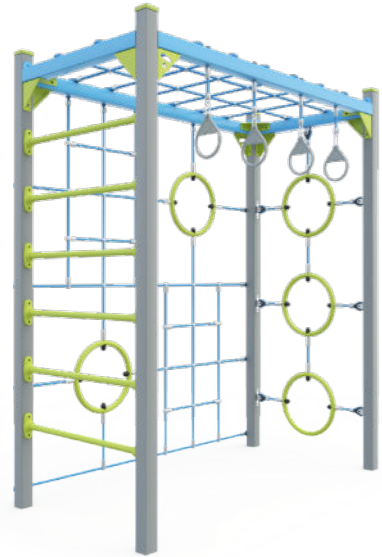

ACS010 Activity Cubes

Activity Cubes are full of climbing activities that help build strength, encourage problem solving and have high vantage points. The cubes also serve as a creative place to 'hang out' with plenty of ways to just sit and balance while chatting with friends.

Product Code: ACS010

Required Space
6.5 X 5.5 m

Area
31.3m²

Age Group
5+

Max FHof
2400mm

Equipment Height
2500mm