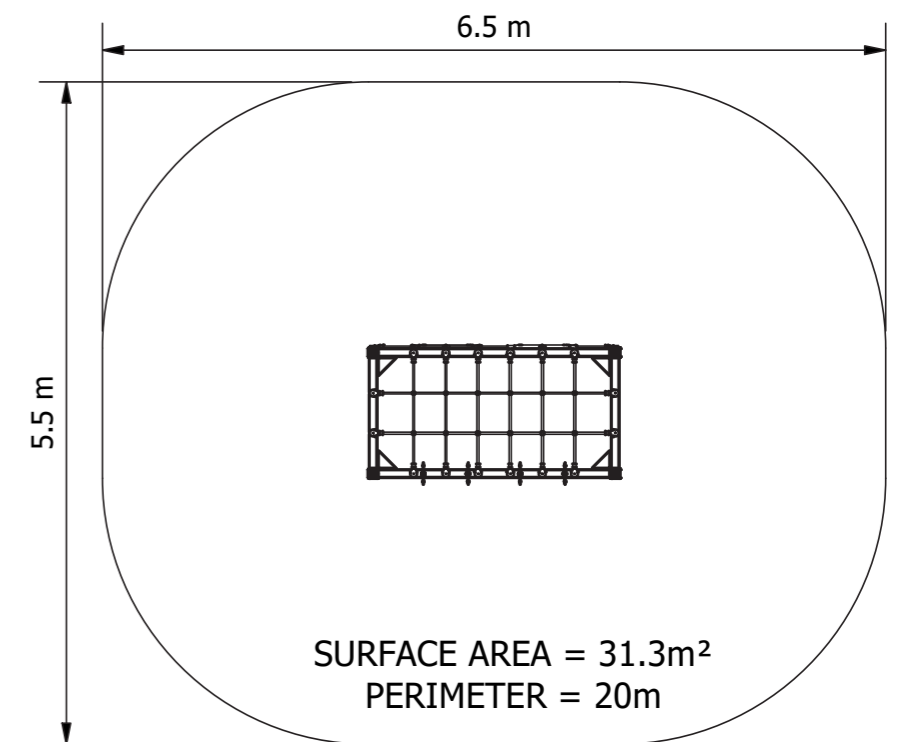

Product Code: ACS010

Required Space
6.5 X 5.5 m

Area
31.3m²

Age Group
5+

Max FHof
2400mm

Equipment Height
2500mm