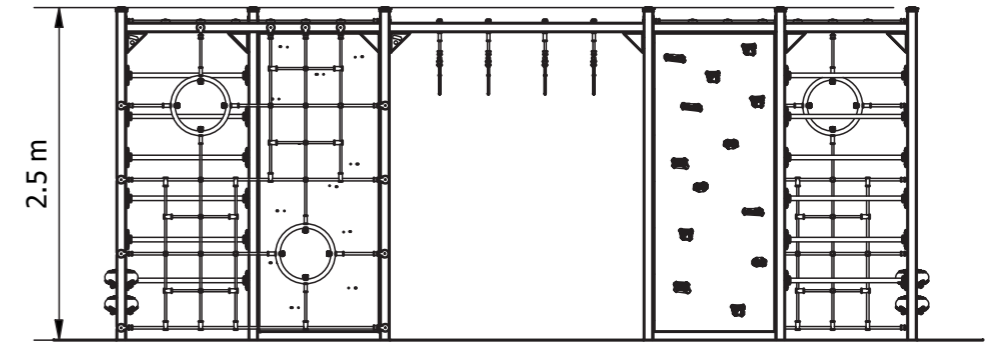

ACS008 Activity Cubes

Activity Cubes are full of climbing activities that help build strength, encourage problem solving and have high vantage points. The cubes also serve as a creative place to 'hang out' with plenty of ways to just sit and balance while chatting with friends.

Product Code: ACS008

 **Required Space**
6.5 X 10.5 m

 **Area**
63.6m²

 **Age Group**
5+

 **Max FHoF**
2400mm

 **Equipment Height**
2500mm