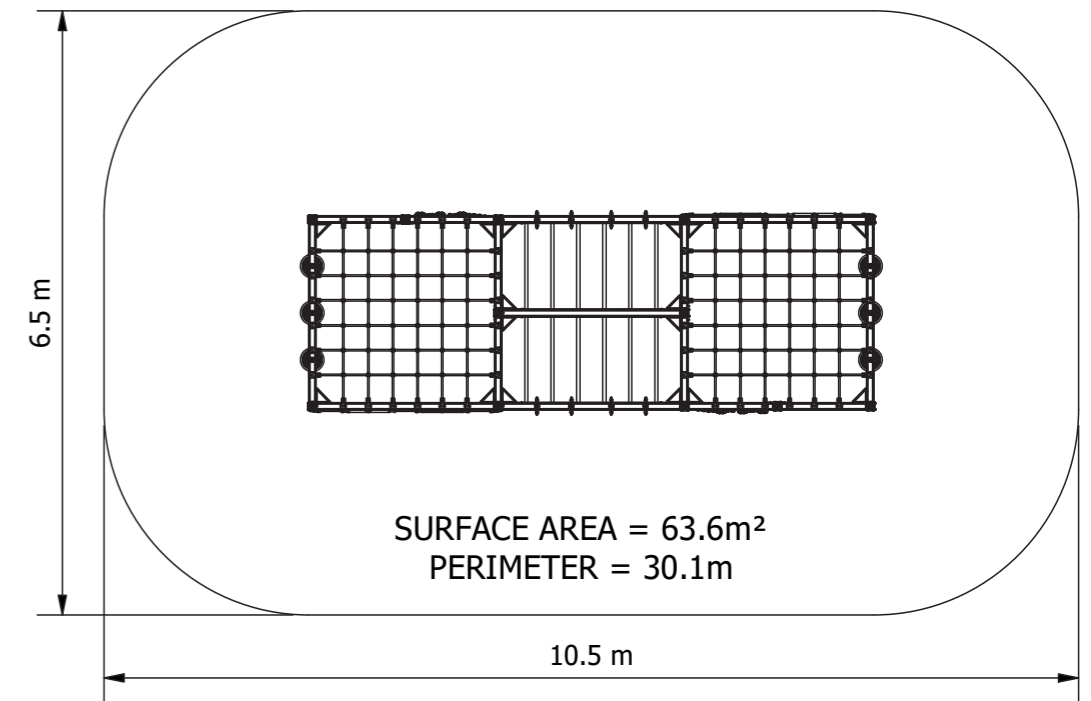

Product Code: ACS008

 **Required Space**
6.5 X 10.5 m

 **Area**
63.6m²

 **Age Group**
5+

 **Max FHoF**
2400mm

 **Equipment Height**
2500mm