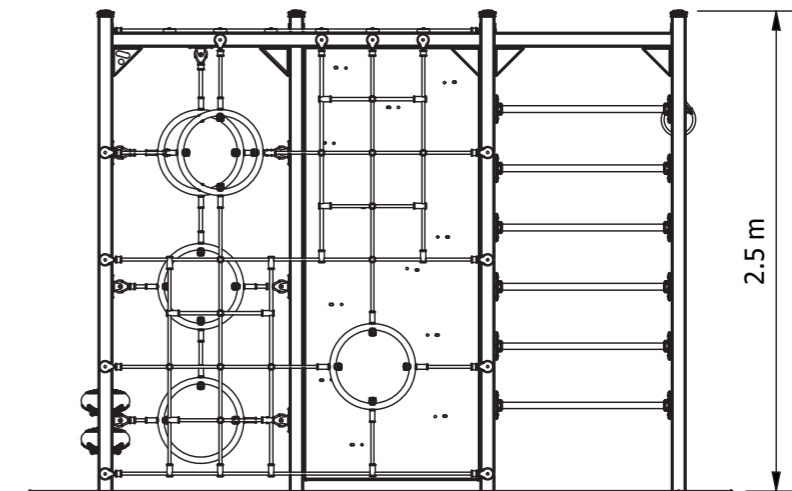

ACS007 Activity Cubes

Activity Cubes are full of climbing activities that help build strength, encourage problem solving and have high vantage points. The cubes also serve as a creative place to 'hang out' with plenty of ways to just sit and balance while chatting with friends.

Product Code: ACS007

Required Space
6.5 X 7.5 m

Area
44.1m²

Age Group
5+

Max FHof
2400mm

Equipment Height
2500mm