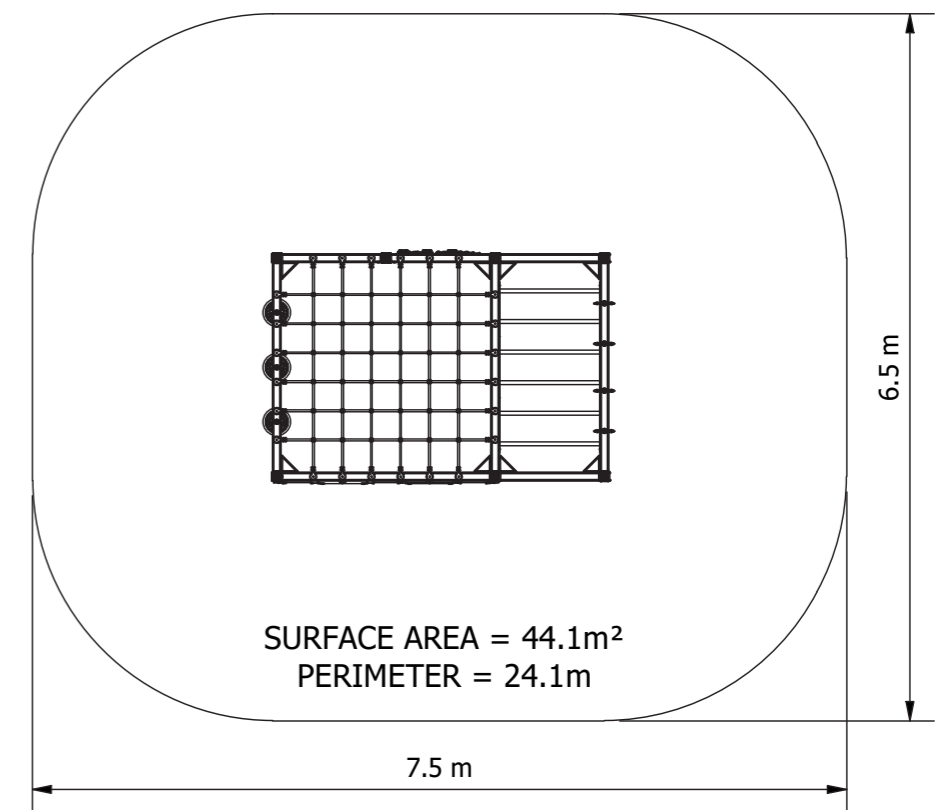

Product Code: ACS007

Required Space
6.5 X 7.5 m

Area
44.1m²

Age Group
5+

Max FHof
2400mm

Equipment Height
2500mm