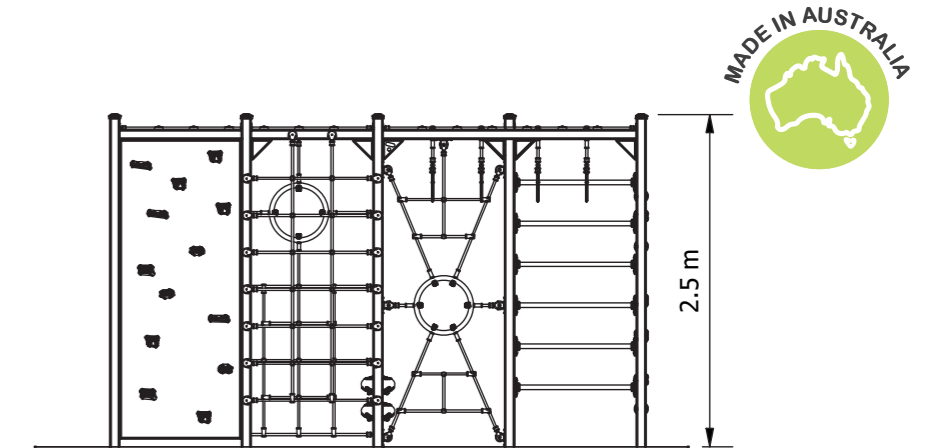

ACS006 Activity Cubes

Activity Cubes are full of climbing activities that help build strength, encourage problem solving and have high vantage points. The cubes also serve as a creative place to 'hang out' with plenty of ways to just sit and balance while chatting with friends.

Product Code: ACS006

Required Space
8.5 X 8.5 m

Area
57.6m²

Age Group
5+

Max FHoF
2400mm

Equipment Height
2500mm