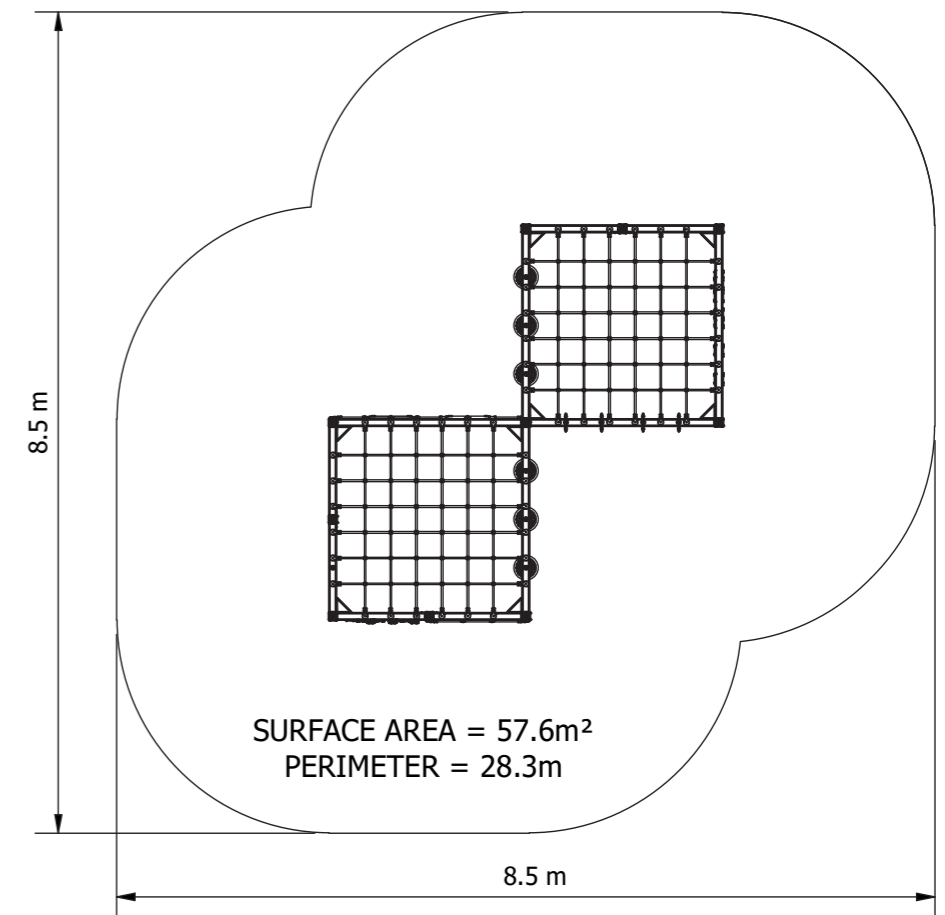

Product Code: ACS006

Required Space
8.5 X 8.5 m

Area
57.6m²

Age Group
5+

Max FHoF
2400mm

Equipment Height
2500mm