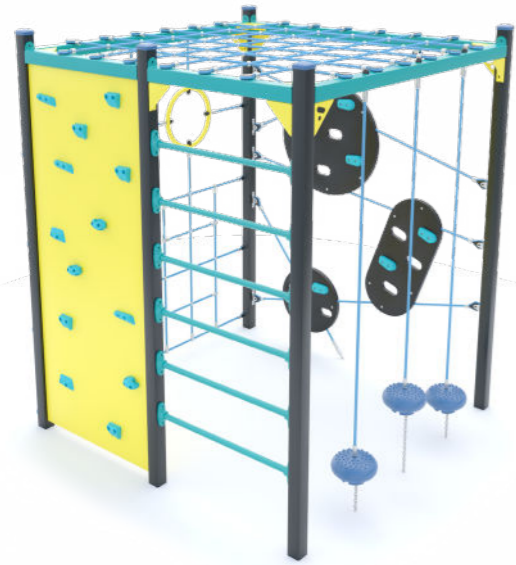

ACS005 Activity Cubes

Activity Cubes are full of climbing activities that help build strength, encourage problem solving and have high vantage points. The cubes also serve as a creative place to 'hang out' with plenty of ways to just sit and balance while chatting with friends.

Product Code: ACS005

Required Space
6.5 X 6.5 m

Area
37.5m²

Age Group
5+

Max FHoF
2400mm

Equipment Height
2500mm