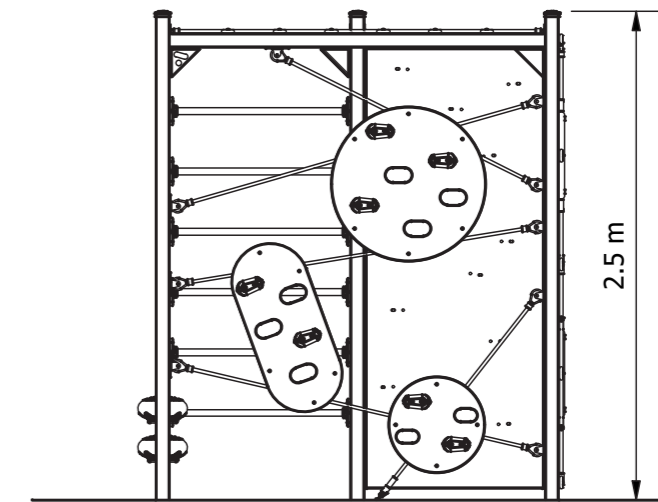

ACS005 Activity Cubes

Activity Cubes are full of climbing activities that help build strength, encourage problem solving and have high vantage points. The cubes also serve as a creative place to 'hang out' with plenty of ways to just sit and balance while chatting with friends.

Product Code: ACS005

Required Space
6.5 X 6.5 m

Area
37.5m²

Age Group
5+

Max FHoF
2400mm

Equipment Height
2500mm