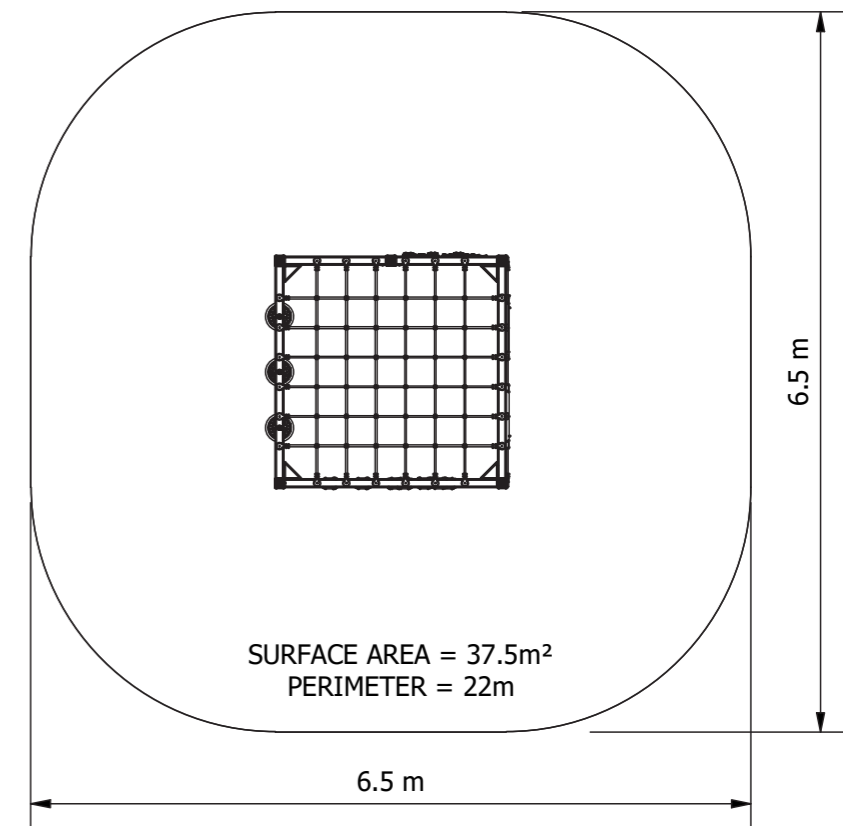

Product Code: ACS005

Required Space
6.5 X 6.5 m

Area
37.5m²

Age Group
5+

Max FHoF
2400mm

Equipment Height
2500mm