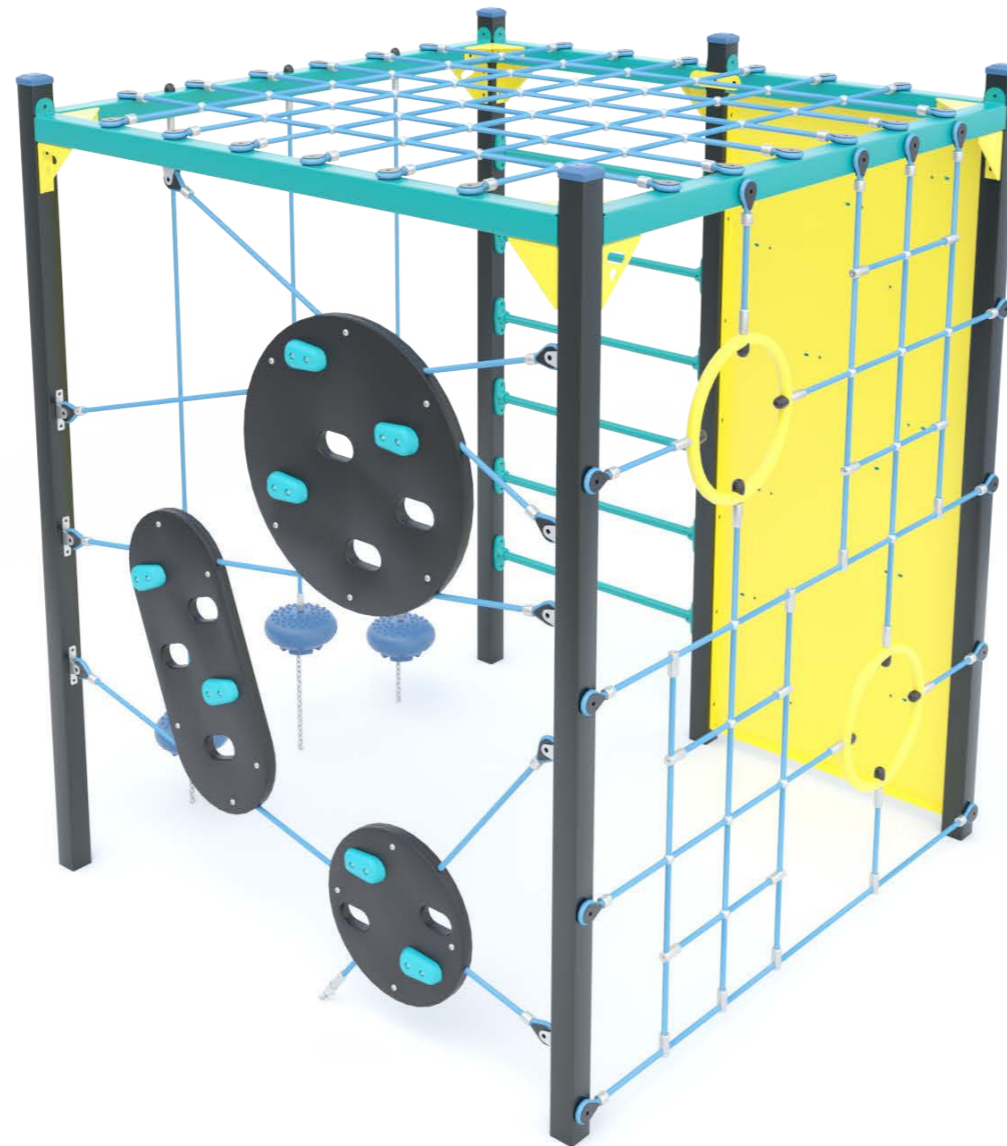

ACS005 Activity Cubes

Activity Cubes are full of climbing activities that help build strength, encourage problem solving and have high vantage points. The cubes also serve as a creative place to 'hang out' with plenty of ways to just sit and balance while chatting with friends.

Product Code: ACS005

Required Space
6.5 X 6.5 m

Area
37.5m²

Age Group
5+

Max FHoF
2400mm

Equipment Height
2500mm