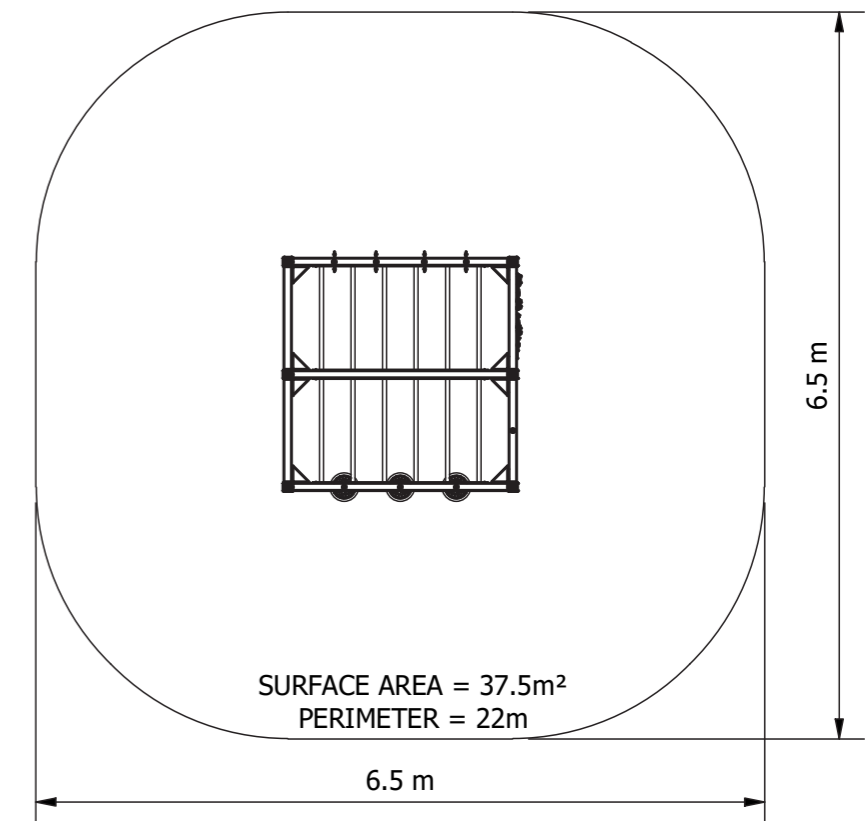

Product Code: ACS002

Required Space
6.5 X 6.5 m

Area
37.5m²

Age Group
5+

Max FHoF
2400mm

Equipment Height
2500mm