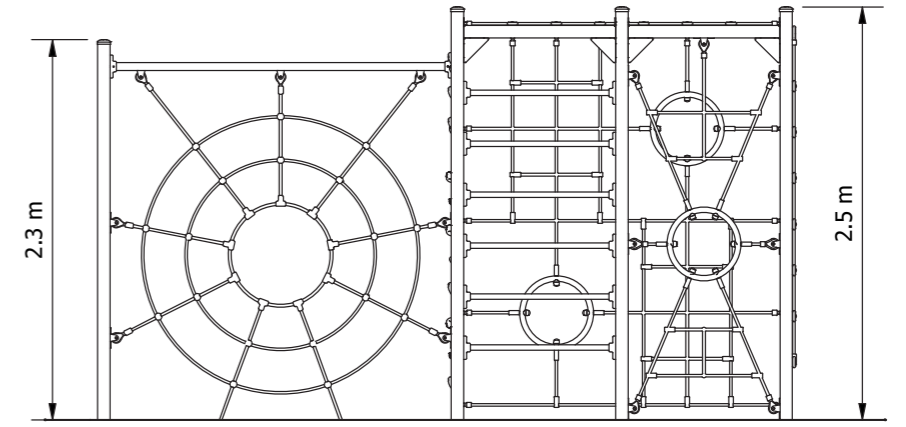

Product Code: ACS001

Required Space
8.5 X 6.5 m

Area
45.2m²

Age Group
5+

Max FHof
2400mm

Equipment Height
2500mm