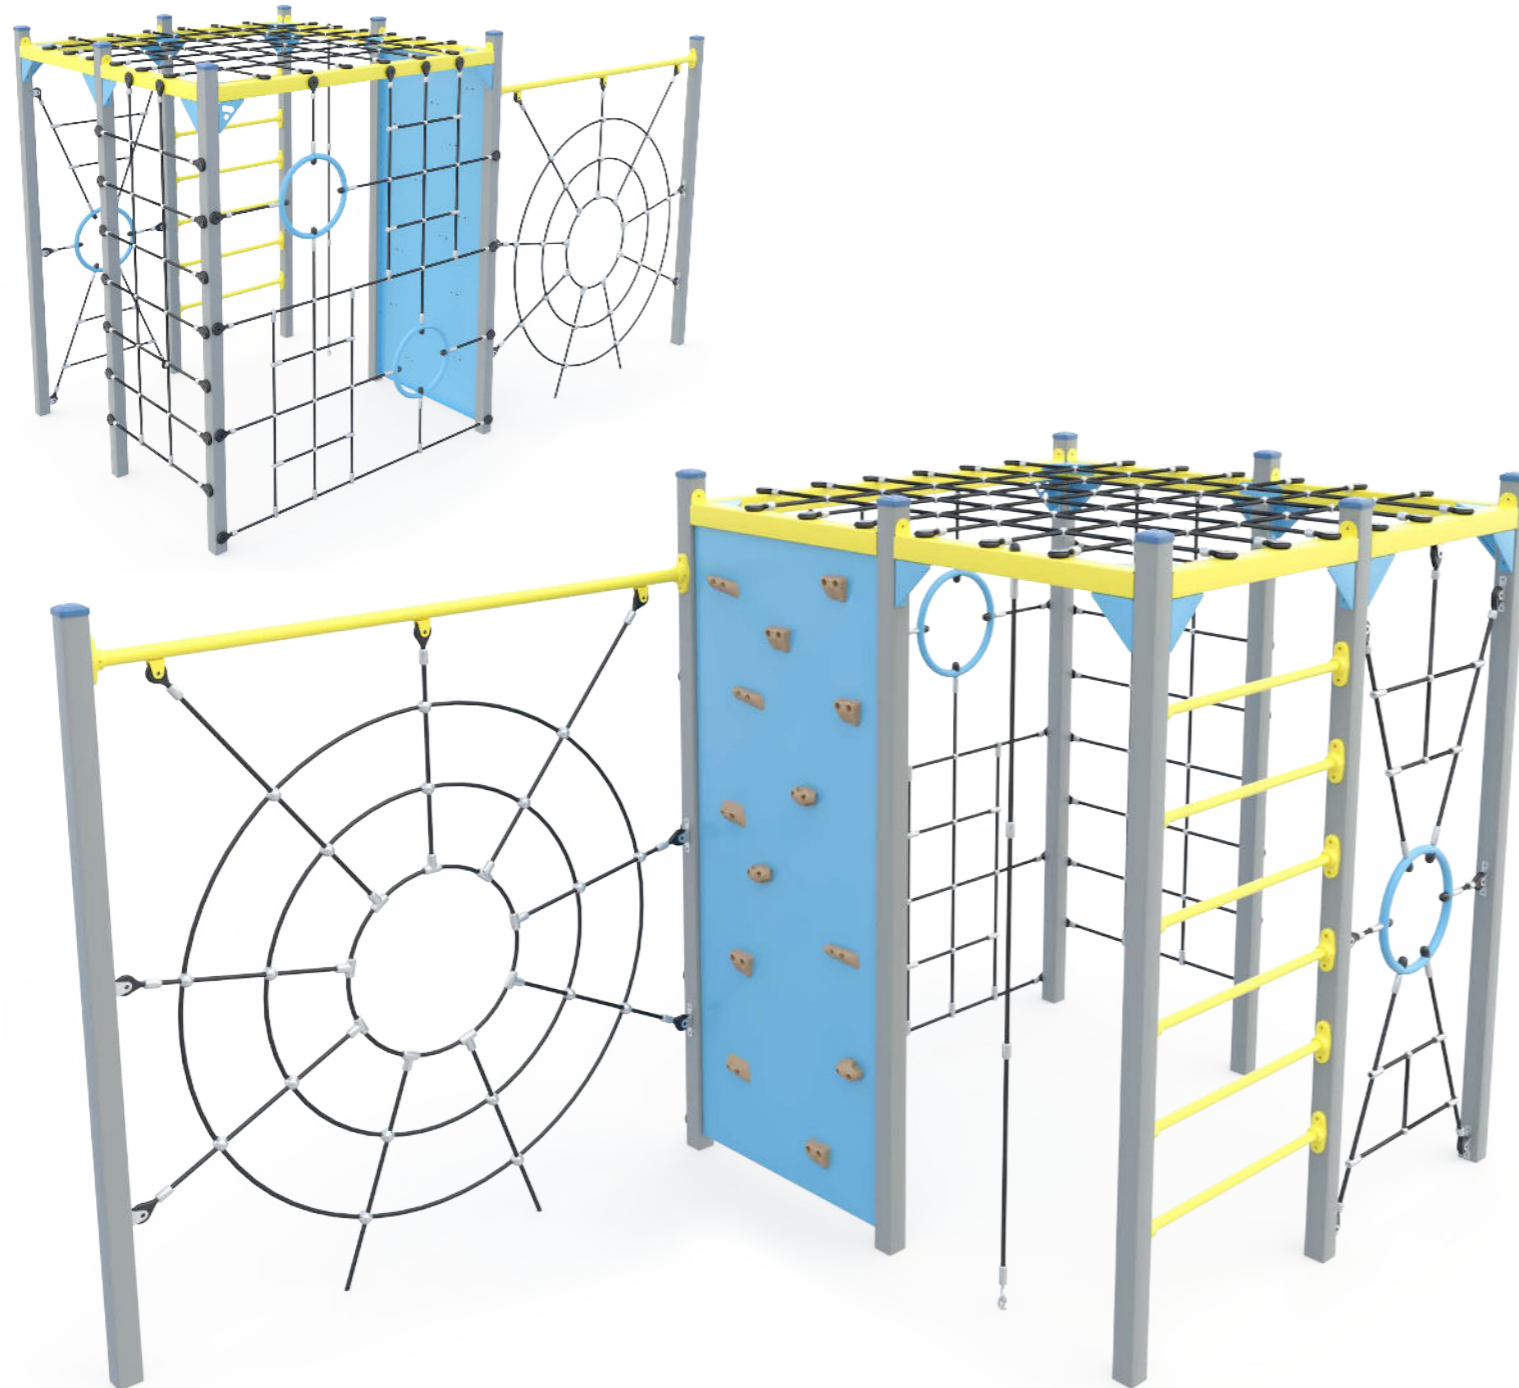

ACS001 Activity Cubes

Activity Cubes are full of climbing activities that help build strength, encourage problem solving and have high vantage points. The cubes also serve as a creative place to 'hang out' with plenty of ways to just sit and balance while chatting with friends.

Product Code: ACS001

Required Space
8.5 X 6.5 m

Area
45.2m²

Age Group
5+

Max FHof
2400mm

Equipment Height
2500mm