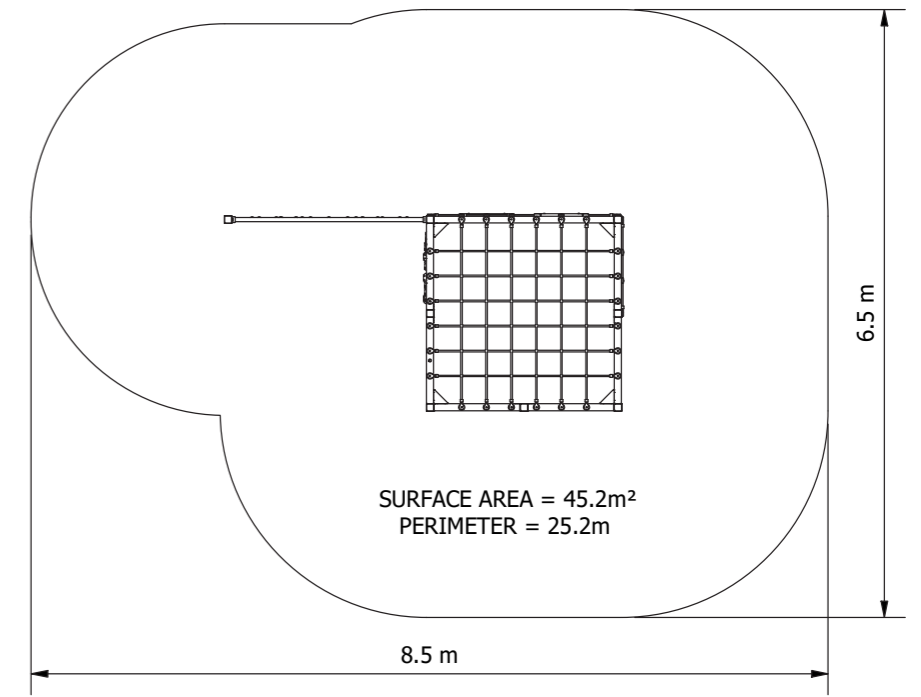

Product Code: ACS001

Required Space
8.5 X 6.5 m

Area
45.2m²

Age Group
5+

Max FHof
2400mm

Equipment Height
2500mm