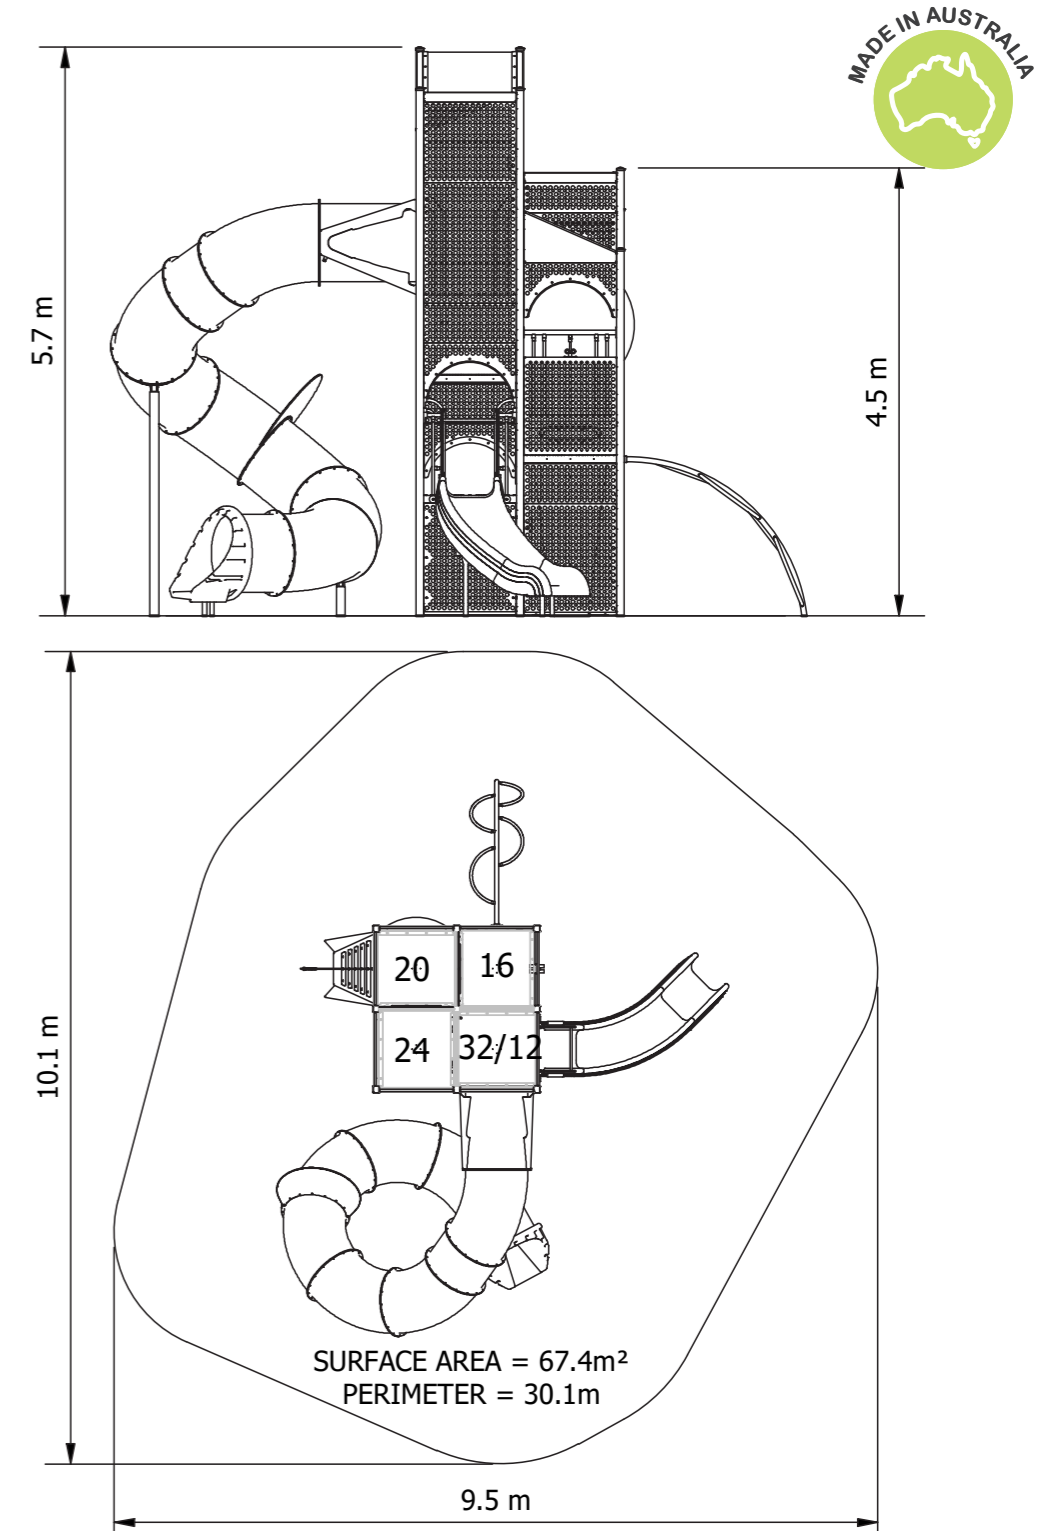

Callistemon Boost

The Boost range offers an engaging play space featuring multiple slides, climbers, roof structures, and interchangeable cladding in various materials and colours. Their modular design enables customisable layouts by joining multiple towers together with bridges and climbers or connecting to our Spire Towers and standard play range. Additional play elements include climbing walls, rope bridges, and interactive panels. Tailored themes and accessibility options ensure an inclusive, imaginative, and physically active play experience for children of all ages.

Product Code: MNT004

Required Space
9.5 x 10.1 m

Area
67.4m²

Age Group
5+

Max FHoF
2000mm

Equipment Height
5700mm