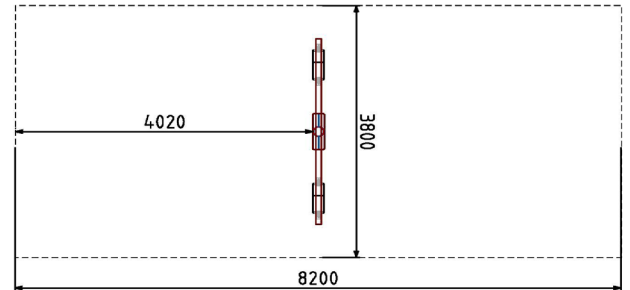

T Swing

Get swinging on the T Swing. A unique swing frame for up to two users. Seat options includes a strap seat, toddler seat, solid seat and all abilities swing seat.

Specifications

Code: SW26

Age range: All Ages

Max fall height: 1450mm

Minimum fall zone: 31.5m²

Equipment size: 2800mm x 160mm

Max equipment height: 2500mm

Playspaces: Parks, schools, commercial

Materials

Colours	Frame: Standard powder coat range
Material specs	Uprights: Galvanised steel Top Bar: Galvanised steel Fasteners: Steel & stainless steel Powder Coating: 80-120u