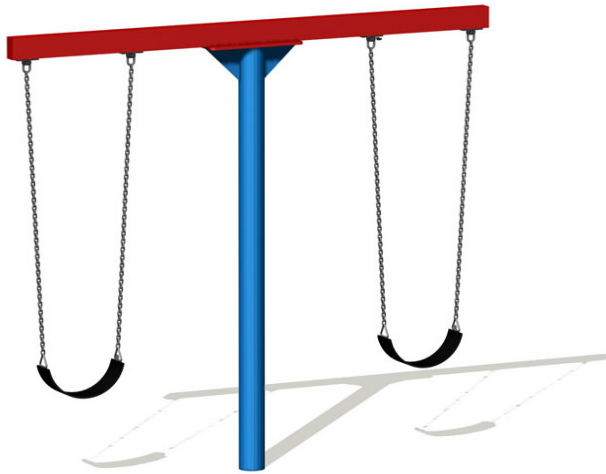

T Swing

Get swinging on the T Swing. A unique swing frame for up to two users. Seat options includes a strap seat, toddler seat, solid seat and all abilities swing seat.

Specifications

Code: SW26

Age range: All Ages

Max fall height: 1450mm

Minimum fall zone: 31.5m²

Equipment size: 2800mm x 160mm

Max equipment height: 2500mm

Playspaces: Parks, schools, commercial

Materials

Colours	Frame: Standard powder coat range
Material specs	Uprights: Galvanised steel Top Bar: Galvanised steel Fasteners: Steel & stainless steel Powder Coating: 80-120u