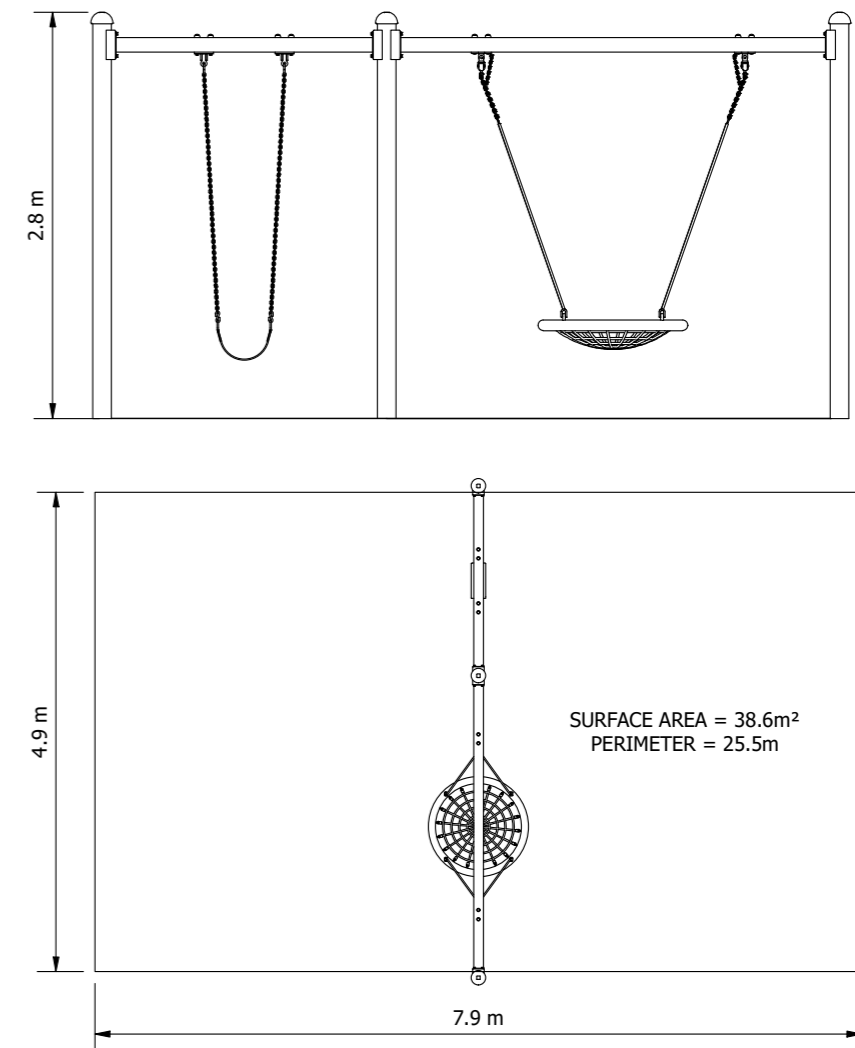

Pictured: Adult with 1 x Strap Seat + Birds Nest

Product Code: SWGB021 (Adult)

Required Space
4.9m x 7.9m

Area
38.6m²

Age Group
5-12

Max FHoF
1555mm

Equipment Height
2800mm