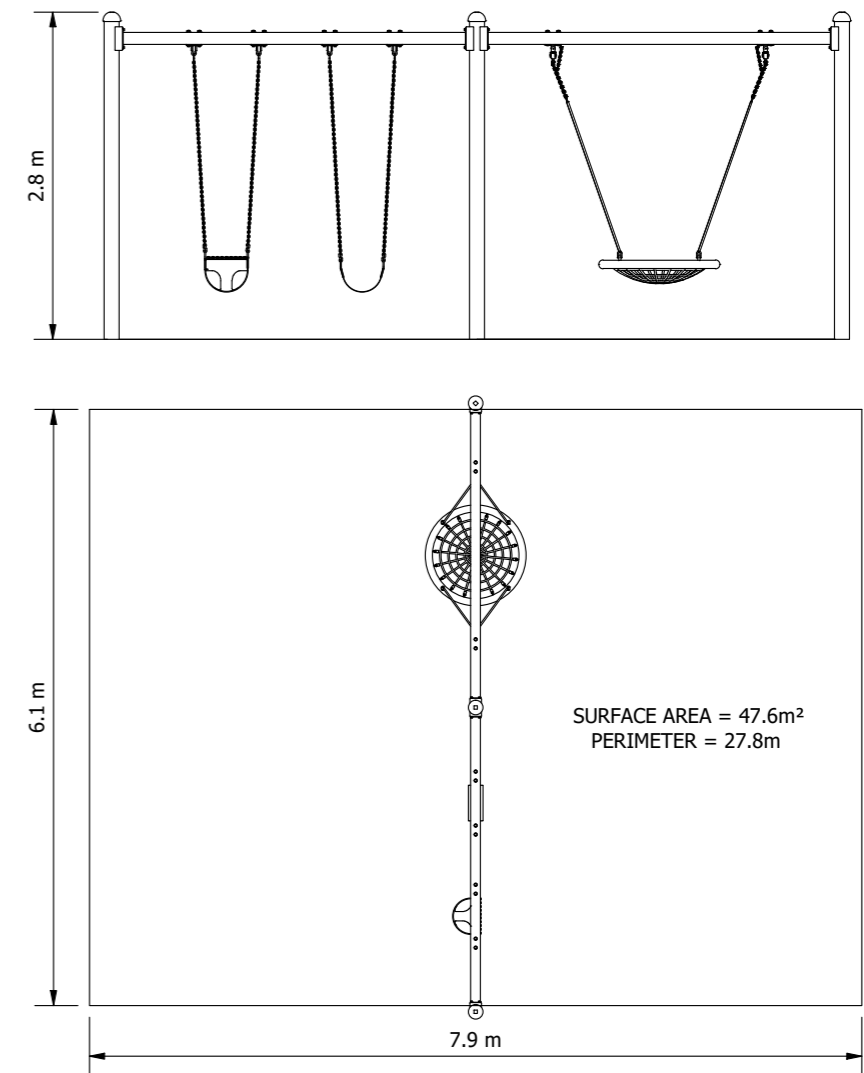

Pictured: Adult with 1 x Infant Seat + 1 x Strap Seat + Birds Nest

Product Code: SWGB020 (Adult)

Required Space
6.1m x 7.9m

Area
47.6m²

Age Group
5-12

Max FHoF
1555mm

Equipment Height
2800mm