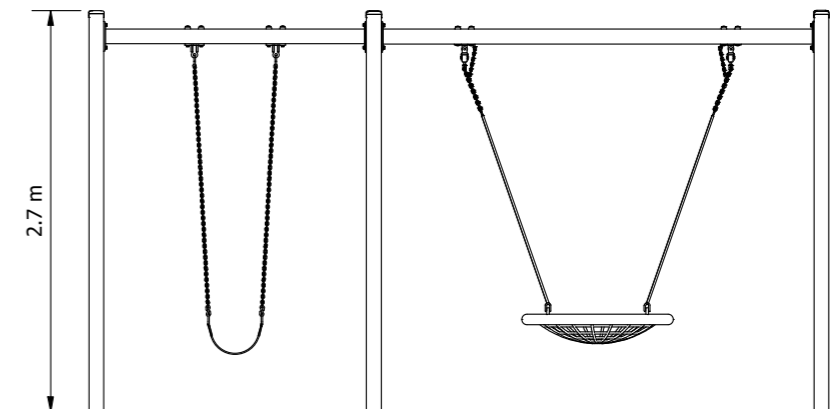

A-Frame Double Swings

Not all swings are the same. The quality of fittings, seats and frames vary substantially between playground companies. a_space swings are designed and manufactured in Australia using quality materials and fittings.

Pictured: Adult with 1 x Strap Seat + Birds Nest

Product Code: SWGA012 (Adult)

Required Space
4.8m x 7.9m

Area
37.3m²

Age Group
5-12

Max FHoF
1555mm

Equipment Height
2700mm