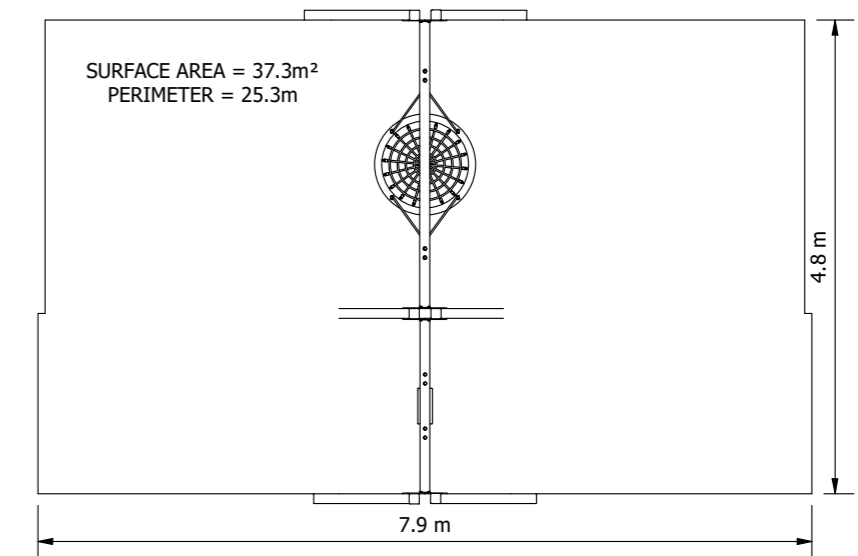

Pictured: Adult with 1 x Strap Seat + Birds Nest

Product Code: SWGA012 (Adult)

Required Space
4.8m x 7.9m

Area
37.3m²

Age Group
5-12

Max FHoF
1555mm

Equipment Height
2700mm