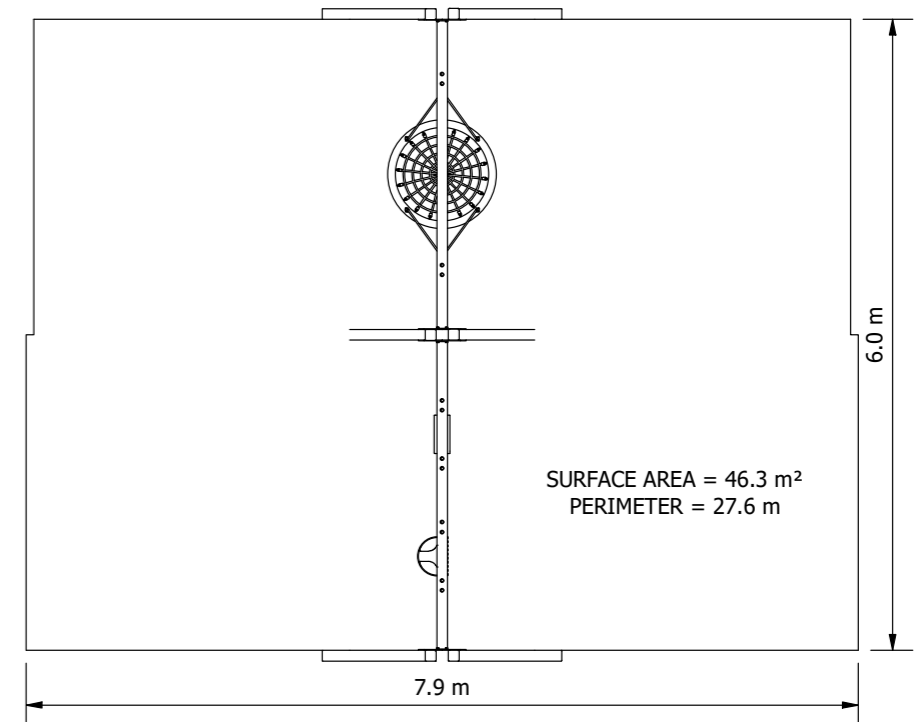

Pictured: Adult with 1 x Infant Seat + 1 x Strap Seat + Birds Nest

Product Code: SWGA011 (Adult)

Required Space
6.0m x 7.9m

Area
46.3m²

Age Group
5-12

Max FHoF
1555mm

Equipment Height
2700mm