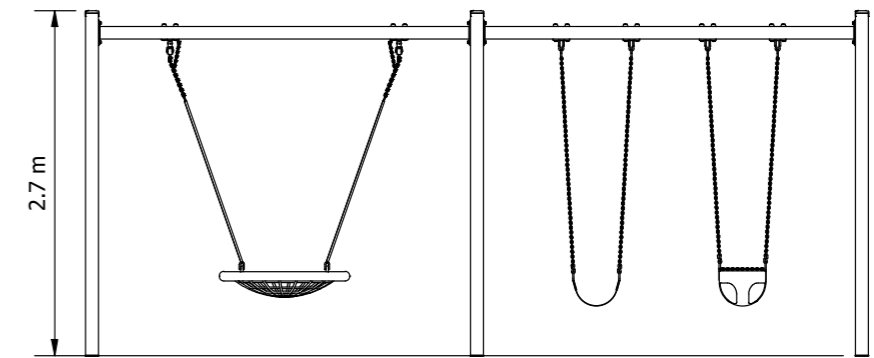

A-Frame Triple Swings

Not all swings are the same. The quality of fittings, seats and frames vary substantially between playground companies. a_space swings are designed and manufactured in Australia using quality materials and fittings.

Pictured: Adult with 1 x Infant Seat + 1 x Strap Seat + Birds Nest

Product Code: SWGA011 (Adult)

Required Space
6.0m x 7.9m

Area
46.3m²

Age Group
5-12

Max FHoF
1555mm

Equipment Height
2700mm