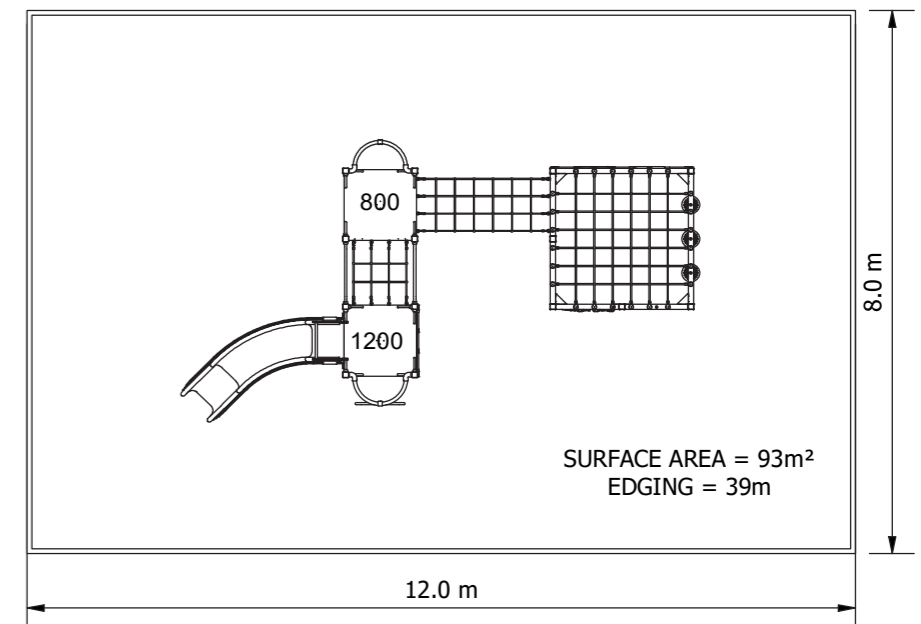

Kate School Units Range

Product Code: SCH006

Required Space
8.0 X 12.0 m

Area
93m²

Age Group
8-15

Max FHoF
1200mm

Equipment Height
2600mm