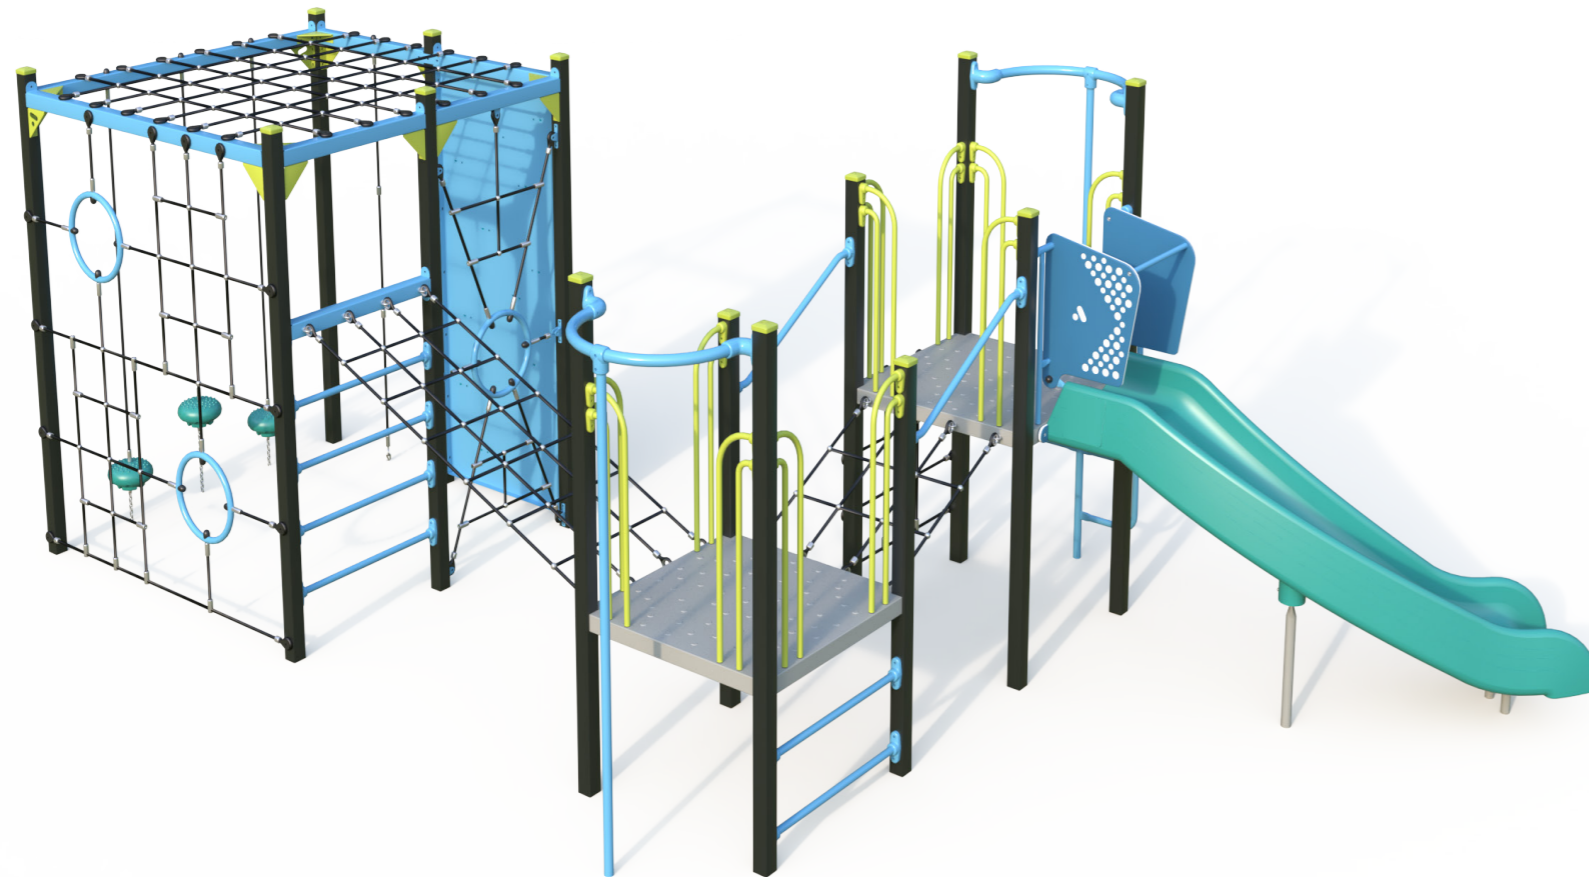

Kate School Units Range

Product Code: SCH006

Required Space
8.0 X 12.0 m

Area
93m²

Age Group
8-15

Max FHoF
1200mm

Equipment Height
2600mm