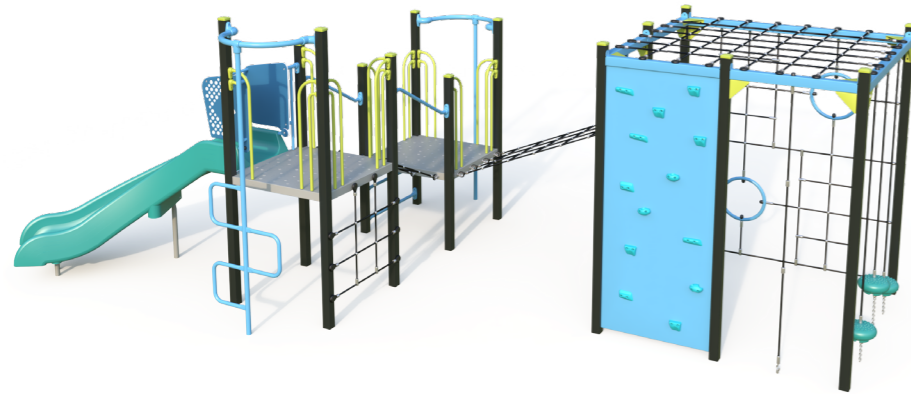

Kate School Units Range

Product Code: SCH006

Required Space
8.0 X 12.0 m

Area
93m²

Age Group
8-15

Max FHoF
1200mm

Equipment Height
2600mm