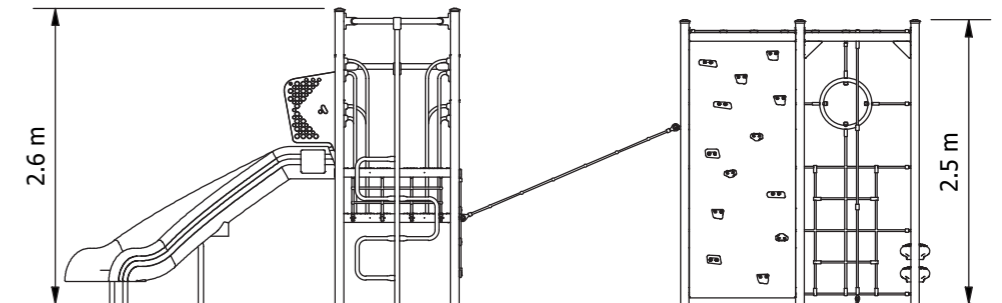

Kate School Units Range

Product Code: SCH006

Required Space
8.0 X 12.0 m

Area
93m²

Age Group
8-15

Max FHoF
1200mm

Equipment Height
2600mm