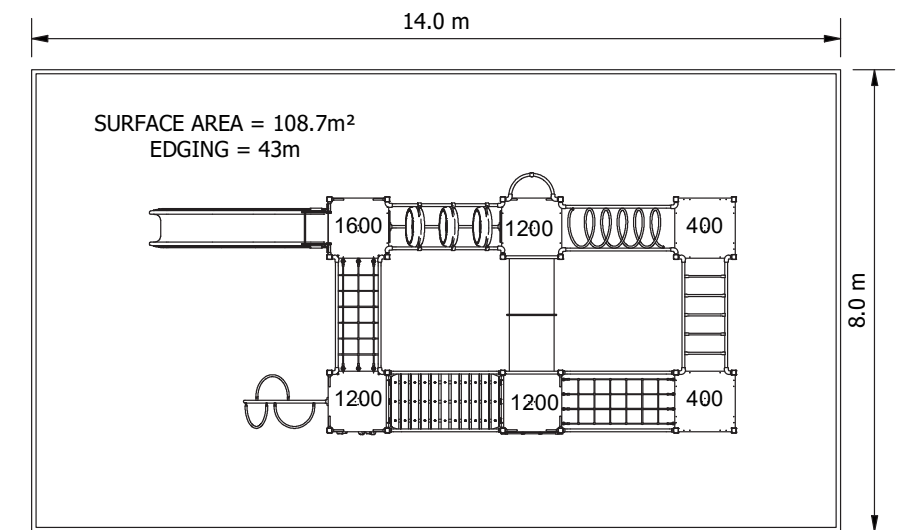

Nathan School Units Range

Product Code: SCH005

Required Space
8.0 X 14.0 m

Area
108.7m²

Age Group
7-14

Max FHoF
1600mm

Equipment Height
2600mm