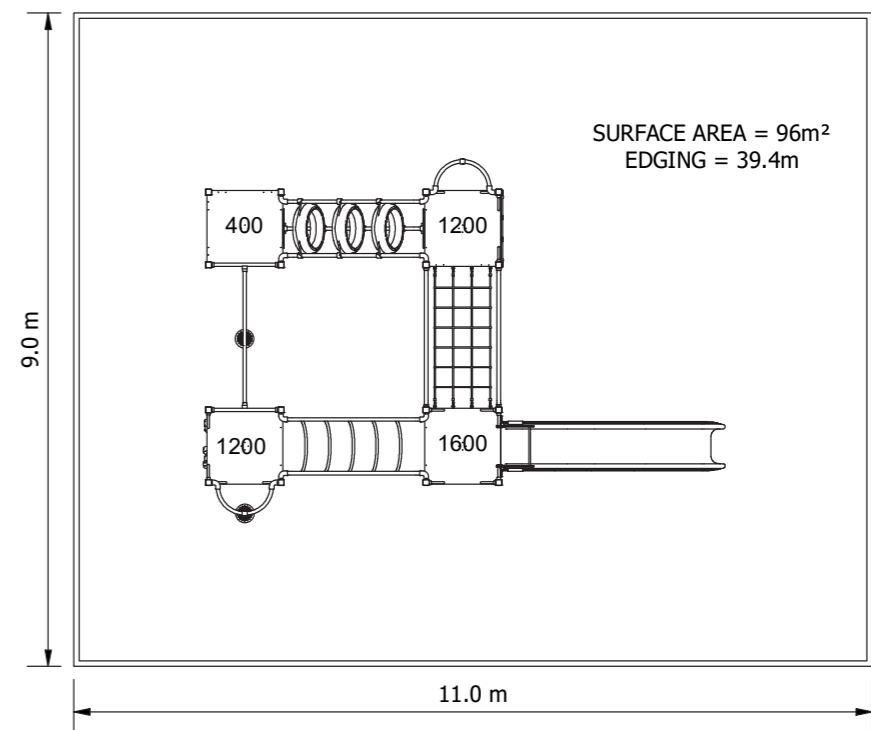

Bec School Units Range

Product Code: SCH004

Required Space
9.0 X 11.0 m

Area
96m²

Age Group
7-14

Max FHoF
1600mm

Equipment Height
3200mm