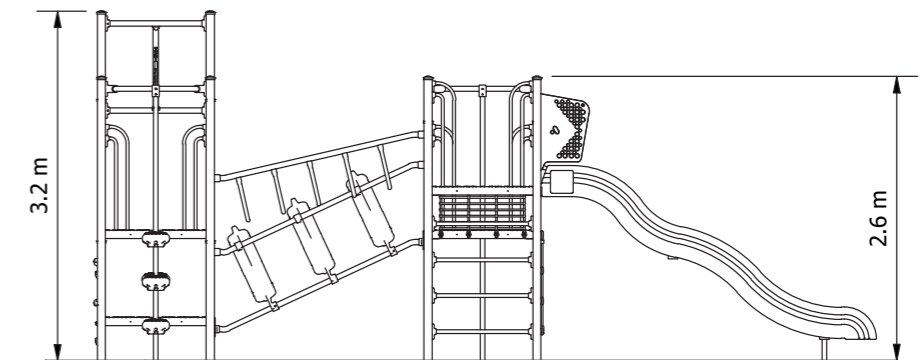

Bec School Units Range

Product Code: SCH004

Required Space
9.0 X 11.0 m

Area
96m²

Age Group
7-14

Max FHoF
1600mm

Equipment Height
3200mm