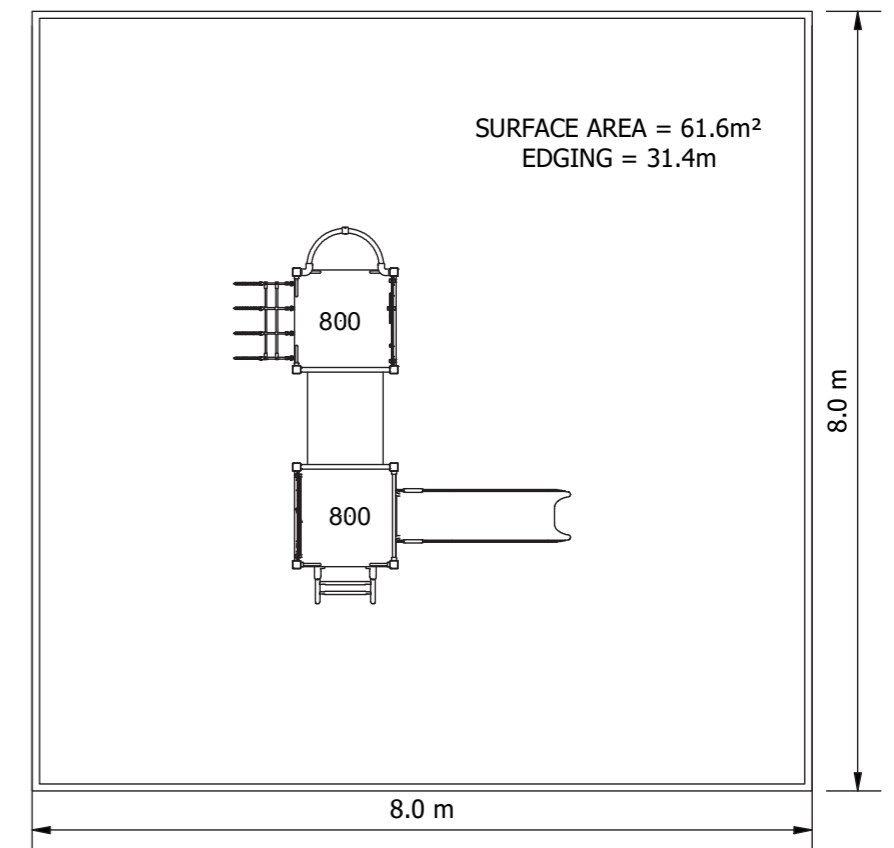

Cody School Units Range

Product Code: SCH001

Required Space
8.0 X 8.0 m

Area
61.6m²

Age Group
2-6

Max FHoF
800mm

Equipment Height
2200mm