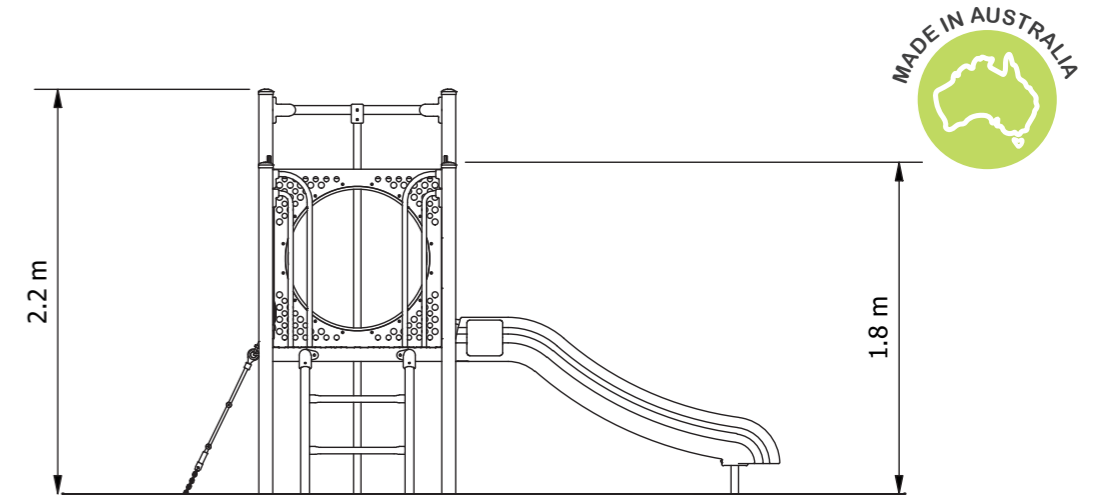

Cody School Units Range

Product Code: SCH001

Required Space
8.0 X 8.0 m

Area
61.6m²

Age Group
2-6

Max FHoF
800mm

Equipment Height
2200mm