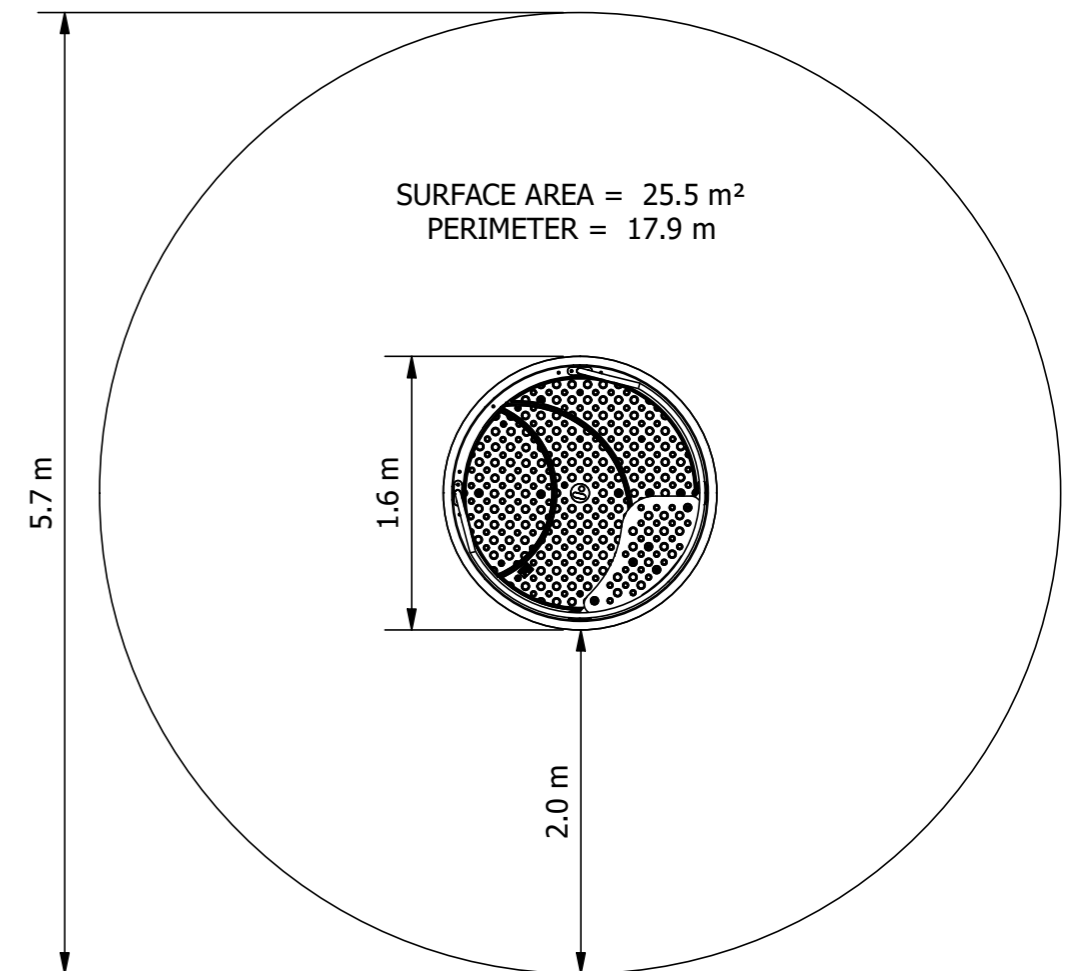

Whirly Go Round - Handrail with Seat - Wheelchair Accessible Spinners

Children love the sensation of spinning. It helps a child's nervous system mature and develop. The inclusive Whirly Go Round has easy access for users of all abilities to play together. Designed to sit level with the ground to accommodate wheelchairs. The ergonomic and sculptural stainless steel handrail with a seat adds an artistic element and additional support for all users.

Product Code: SPN0390FBA

Required Space
5.7m diameter

Area
25.5m²

Age Group
2+

Max FHoF
1000mm

Equipment Height
700mm