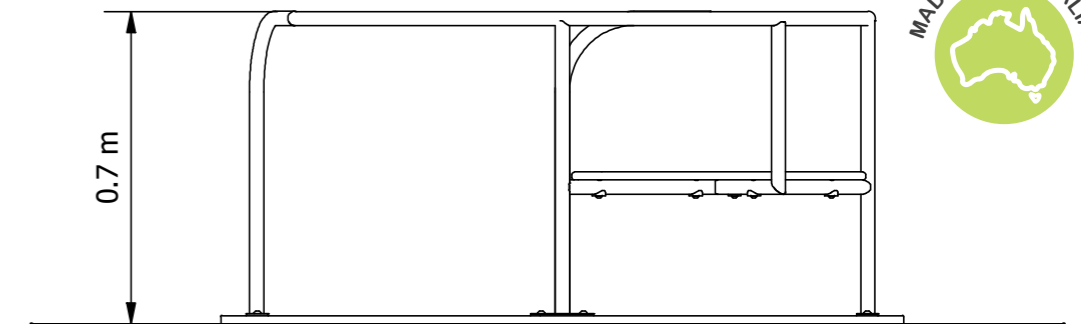

Whirly Go Round - Handrail with Seat - Wheelchair Accessible Spinners

Children love the sensation of spinning. It helps a child's nervous system mature and develop. The inclusive Whirly Go Round has easy access for users of all abilities to play together. Designed to sit level with the ground to accommodate wheelchairs. The ergonomic and sculptural stainless steel handrail with a seat adds an artistic element and additional support for all users.

Product Code: SPN0390FBA

Required Space
5.7m diameter

Area
25.5m²

Age Group
2+

Max FHoF
1000mm

Equipment Height
700mm