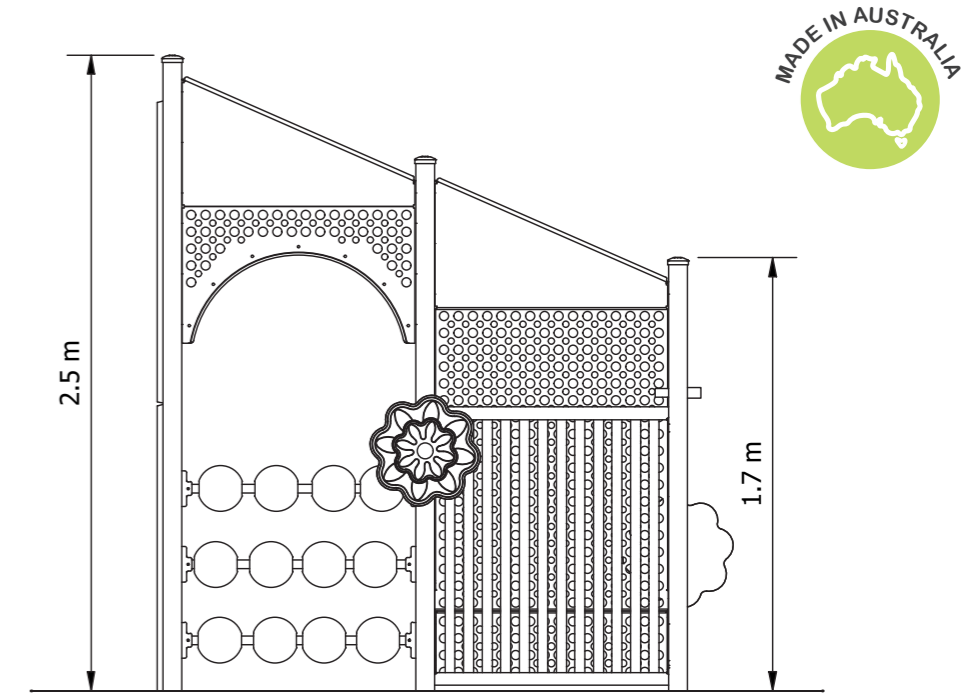

Apex
Inclusive Play

This sensory play cubby is designed to engage children's senses through a variety of materials, textures, and activities. It provides a stimulating and interactive environment where children can explore and experiment with their senses, helping to develop their cognitive, physical, and social skills.

Product Code: PIN024

Required Space
4.0m x 5.0m²

Area
18.1m²

Age Group
1-7

Max FHoF
<600mm

Equipment Height
2515mm