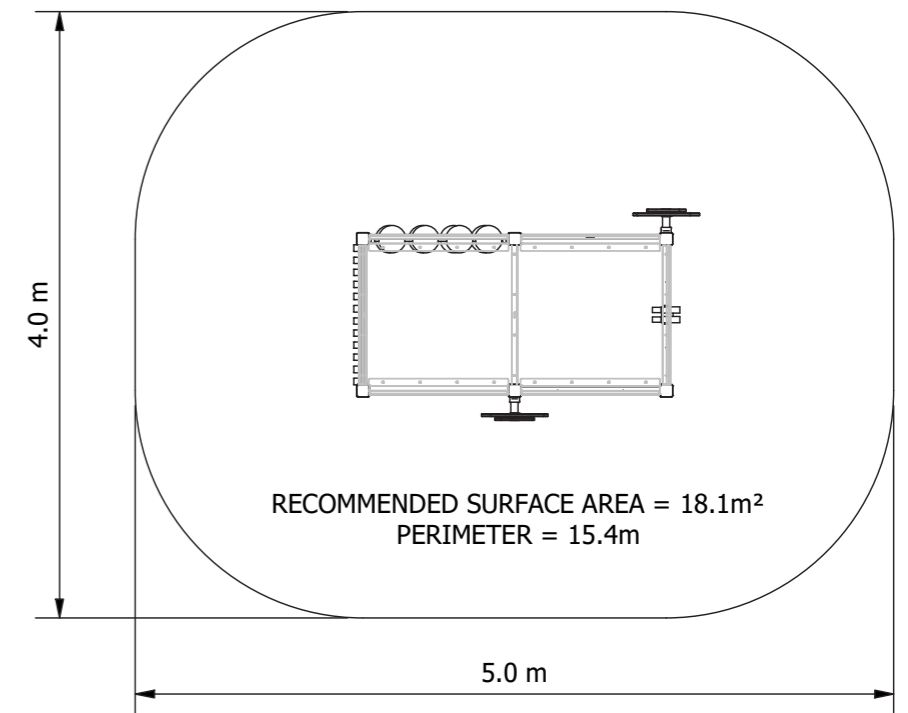

Product Code: PIN024

Required Space
4.0m x 5.0m²

Area
18.1m²

Age Group
1-7

Max FHoF
<600mm

Equipment Height
2515mm