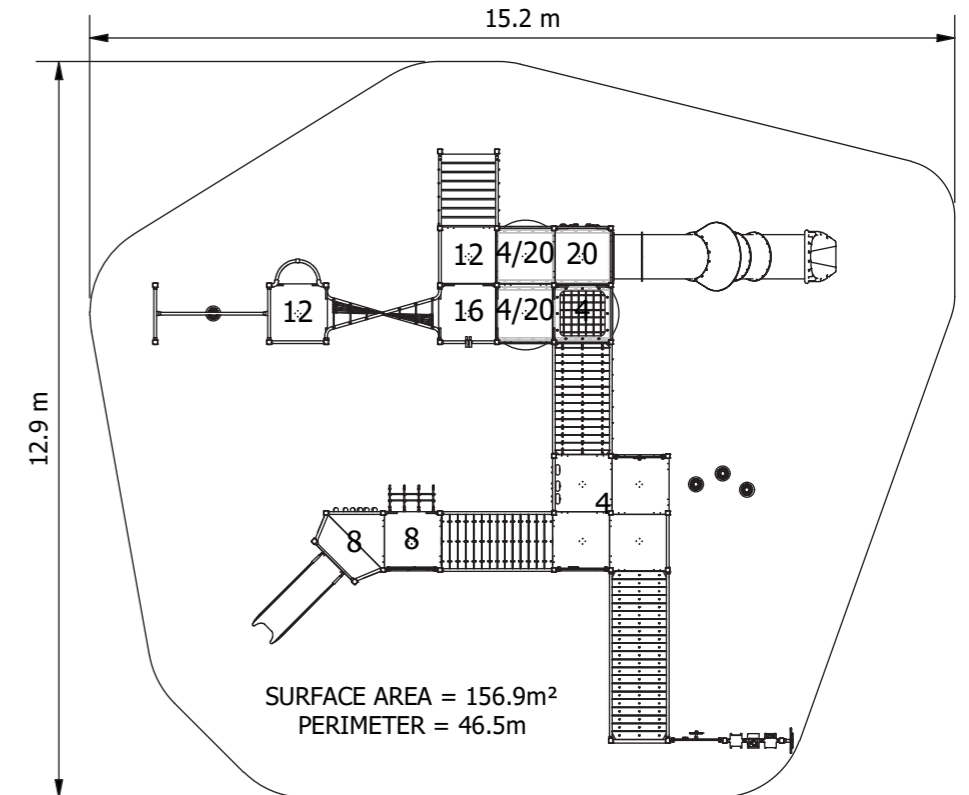

Product Code: PIN010

Required Space
12.9m x 15.2m²

Area
156.9m²

Age Group
5-12

Max FHof
2905mm

Equipment Height
5265mm