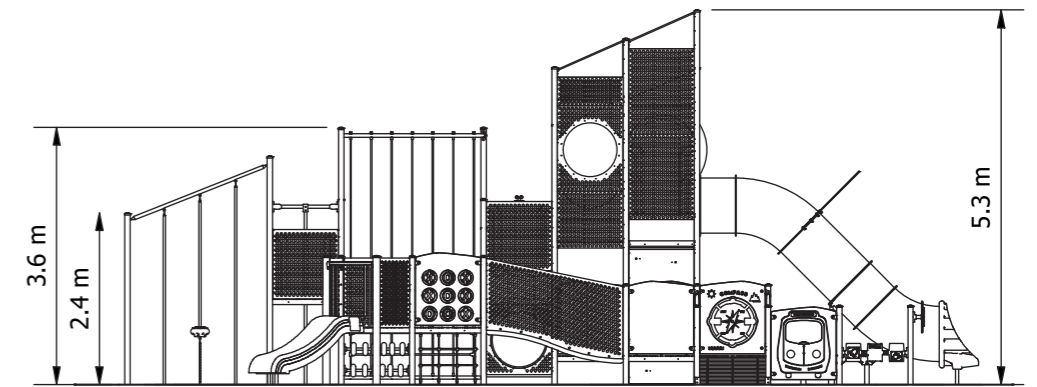

Product Code: PIN010

Required Space
12.9m x 15.2m²

Area
156.9m²

Age Group
5-12

Max FHof
2905mm

Equipment Height
5265mm