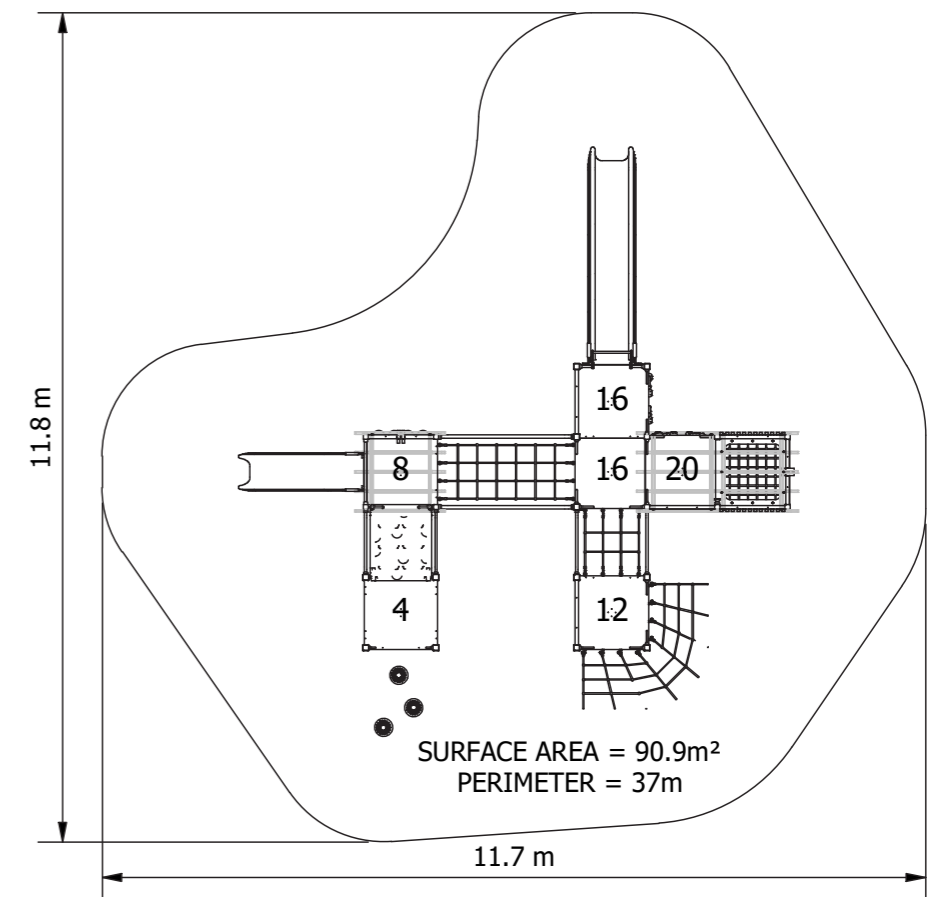

Product Code: PS2022\_014T

**Required Space**  
11.7m x 11.8m<sup>2</sup>

**Area**  
90.9m<sup>2</sup>

**Age Group**  
2-12

**Max FHoF**  
2000mm

**Equipment Height**  
4925mm