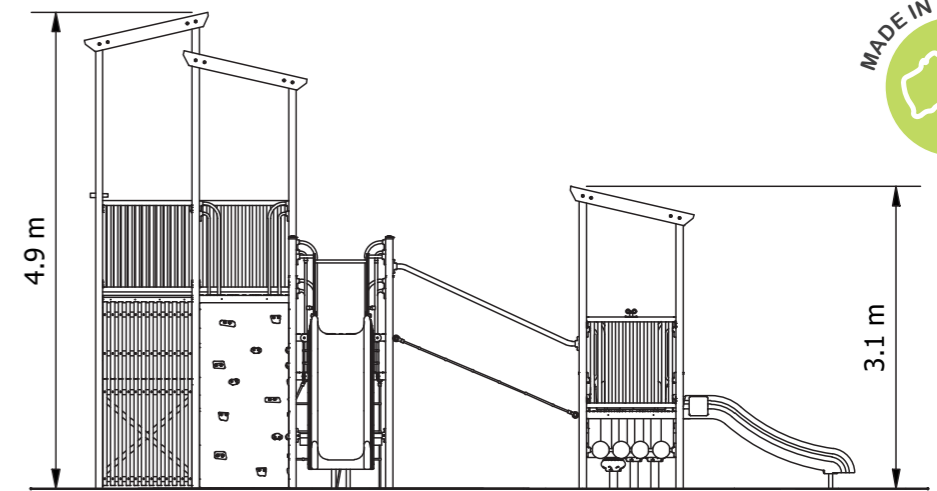

# Bloom Organic Range

The 'Organic Range' features a striking mix of premium timbers and aluminium. Designed to deliver a stunning balance between nature, architecture and play, this range delivers memorable experiences that are tactile and sensory.

Product Code: PS2022\_014T

**Required Space**  
11.7m x 11.8m<sup>2</sup>

**Area**  
90.9m<sup>2</sup>

**Age Group**  
2-12

**Max FHoF**  
2000mm

**Equipment Height**  
4925mm