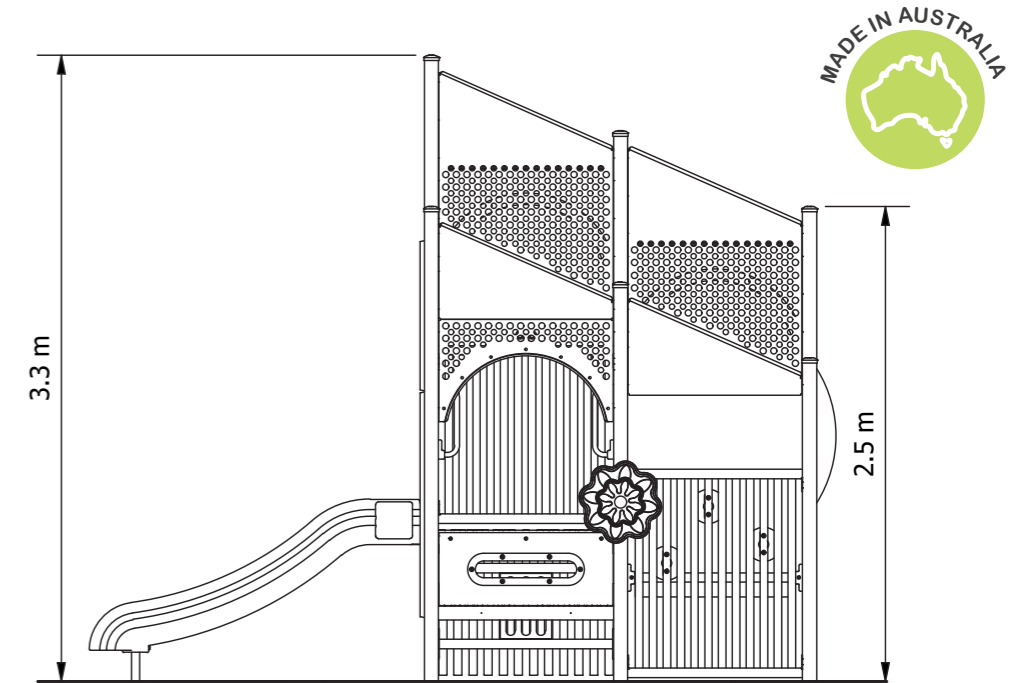

Mini Lodge Inclusive Play

This sensory play cubby is designed to engage children's senses through a variety of materials, textures, and activities. It provides a stimulating and interactive environment where children can explore and experiment with their senses, helping to develop their cognitive, physical, and social skills.

Product Code: PIN025

Required Space
5.2m x 7.3m2

Area
31.9m2

Age Group
1-7

Max FHof
1000mm

Equipment Height
3315mm