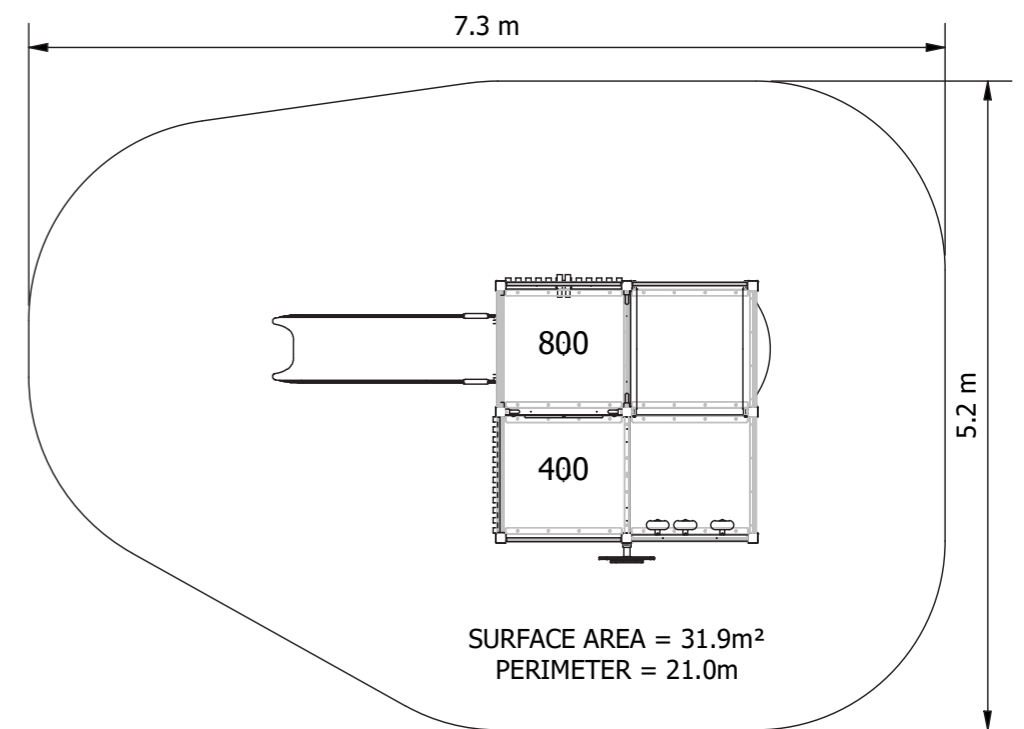

Mini Lodge Inclusive Play

This sensory play cubby is designed to engage children's senses through a variety of materials, textures, and activities. It provides a stimulating and interactive environment where children can explore and experiment with their senses, helping to develop their cognitive, physical, and social skills.

Product Code: PIN025

Required Space
5.2m x 7.3m2

Area
31.9m2

Age Group
1-7

Max FHof
1000mm

Equipment Height
3315mm