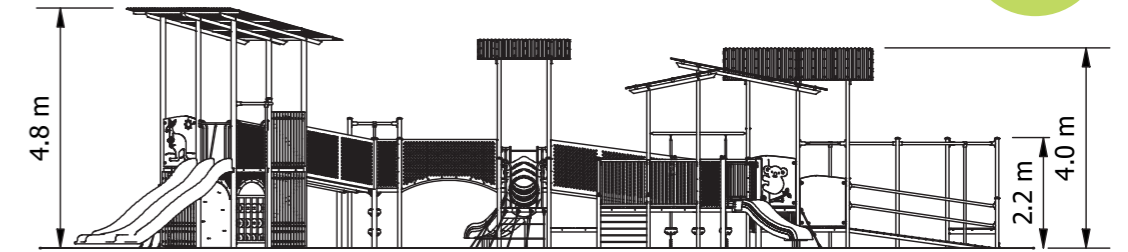

Bridge Walk Inclusive Play

Designed to create an accessible space where everyone can play together side by side, this unit is not only inclusive in terms of physical accessibility, but also takes into consideration the cognitive, emotional and social development of children. It allows children of all abilities to participate and have fun together, fostering a sense of community and inclusivity.

SURFACE AREA = 243.7m²
PERIMETER = 68.8m

Product Code: PIN002

Required Space
20.9m x 22.5m²

Area
243.7m²

Age Group
2-12

Max FHof
2085mm

Equipment Height
4815mm