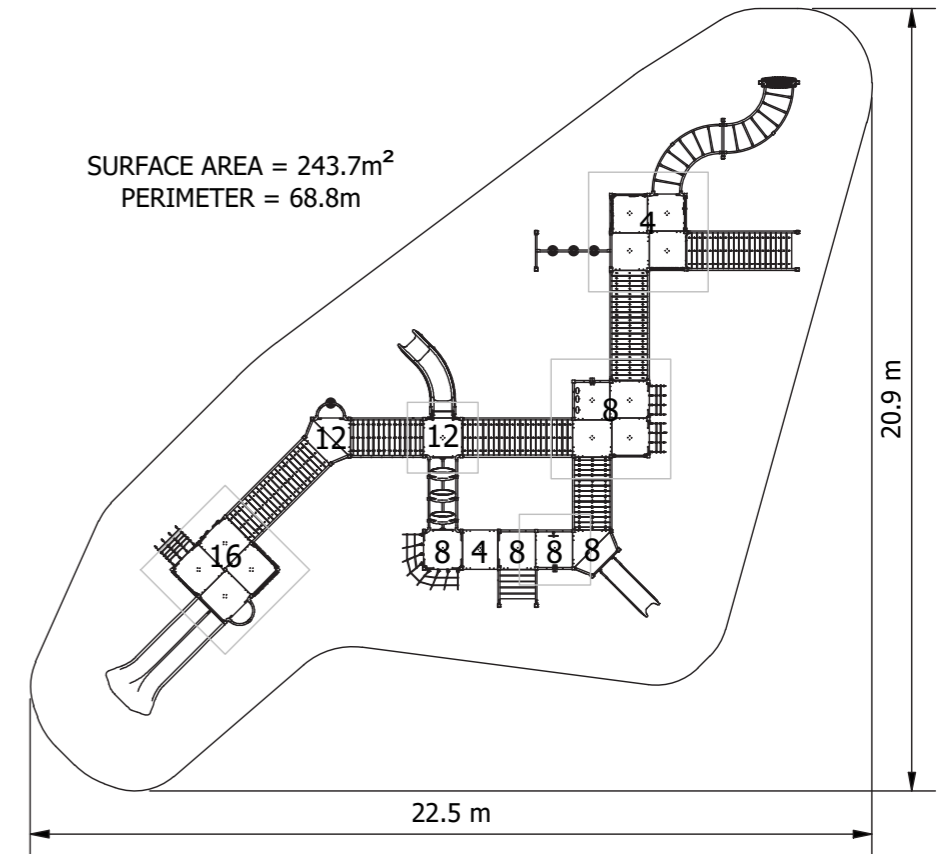

Bridge Walk Inclusive Play

Designed to create an accessible space where everyone can play together side by side, this unit is not only inclusive in terms of physical accessibility, but also takes into consideration the cognitive, emotional and social development of children. It allows children of all abilities to participate and have fun together, fostering a sense of community and inclusivity.

SURFACE AREA = 243.7m²
PERIMETER = 68.8m

Product Code: PIN002

Required Space
20.9m x 22.5m²

Area
243.7m²

Age Group
2-12

Max FHof
2085mm

Equipment Height
4815mm