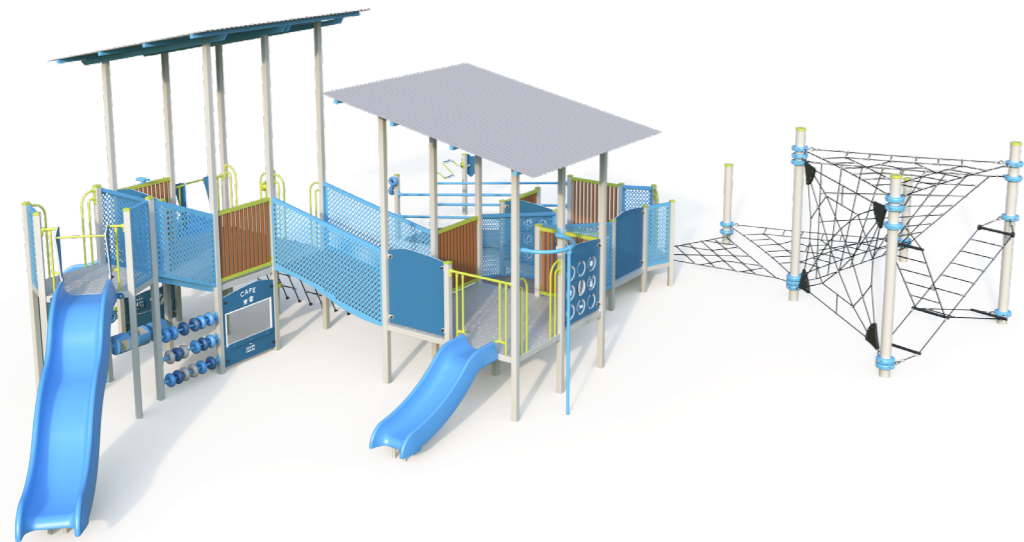

Alpine Inclusive Play

Designed to create an accessible space where everyone can play together side by side, this unit is not only inclusive in terms of physical accessibility, but also takes into consideration the cognitive, emotional and social development of children. It allows children of all abilities to participate and have fun together, fostering a sense of community and inclusivity.

Product Code: PIN001

Required Space
12.2m x 17.7m²

Area
186.1m²

Age Group
2-12

Max FHof
2425mm

Equipment Height
4615mm