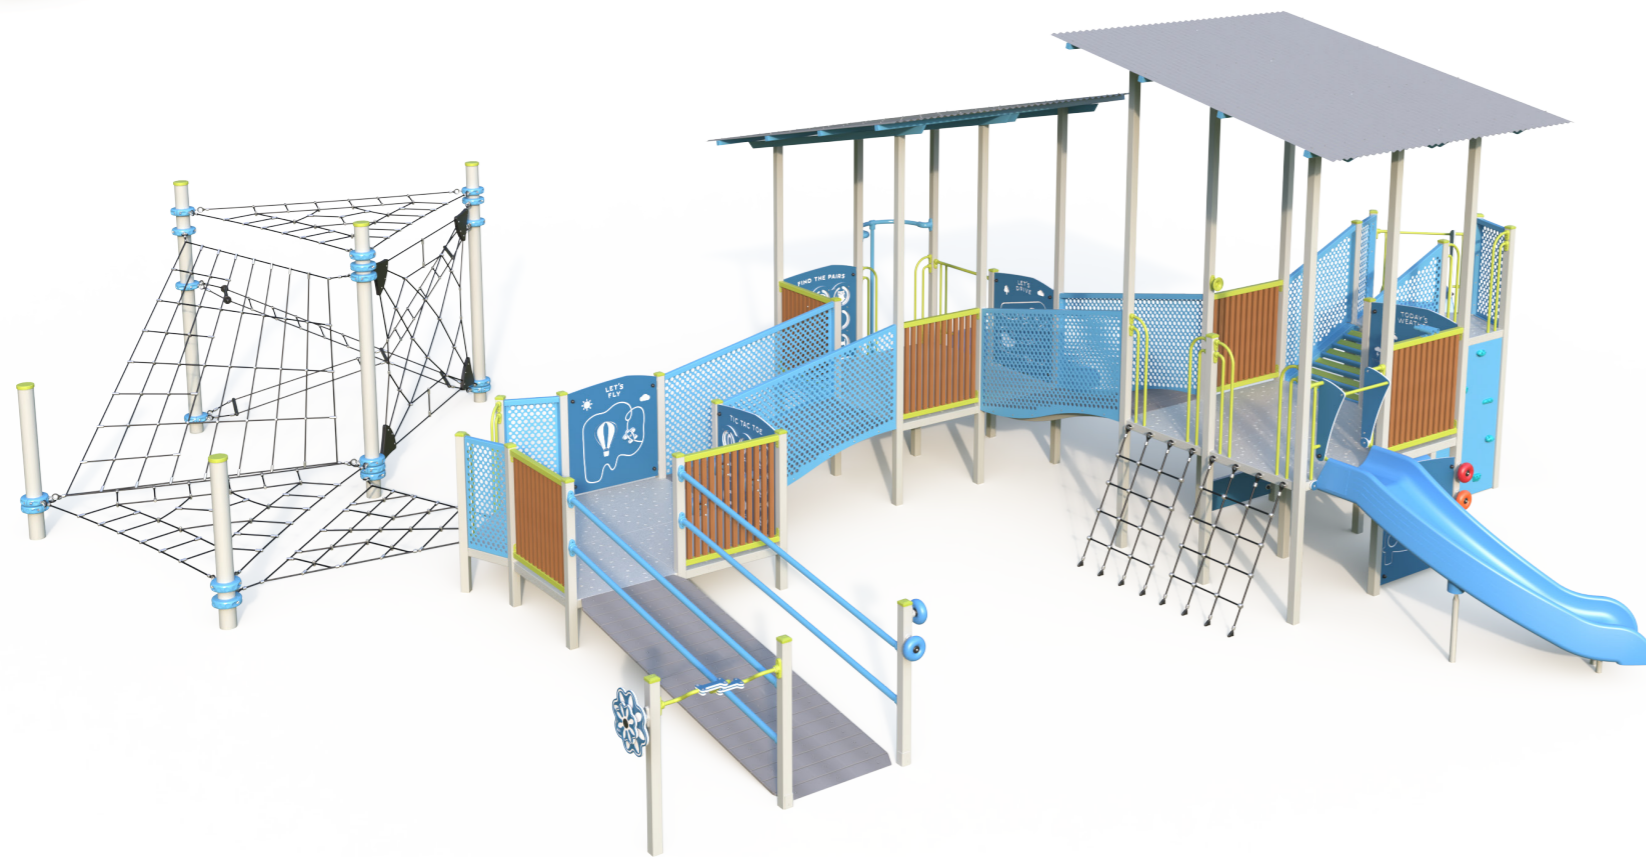

Alpine Inclusive Play

Designed to create an accessible space where everyone can play together side by side, this unit is not only inclusive in terms of physical accessibility, but also takes into consideration the cognitive, emotional and social development of children. It allows children of all abilities to participate and have fun together, fostering a sense of community and inclusivity.

Product Code: PIN001

Required Space
12.2m x 17.7m²

Area
186.1m²

Age Group
2-12

Max FHof
2425mm

Equipment Height
4615mm