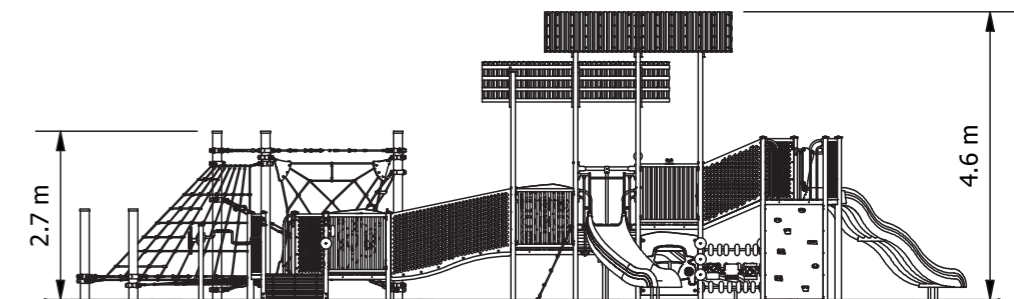

Alpine Inclusive Play

Designed to create an accessible space where everyone can play together side by side, this unit is not only inclusive in terms of physical accessibility, but also takes into consideration the cognitive, emotional and social development of children. It allows children of all abilities to participate and have fun together, fostering a sense of community and inclusivity.

Product Code: PIN001

Required Space
12.2m x 17.7m²

Area
186.1m²

Age Group
2-12

Max FHof
2425mm

Equipment Height
4615mm