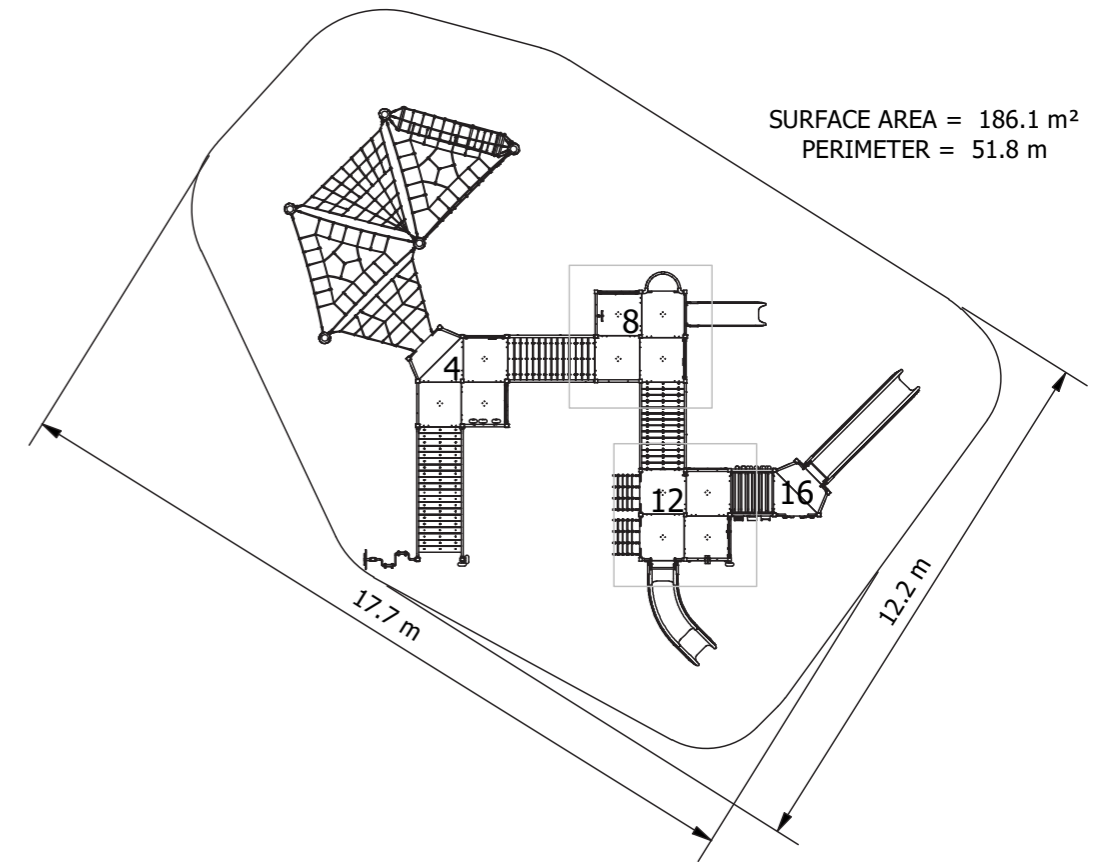

Alpine Inclusive Play

Designed to create an accessible space where everyone can play together side by side, this unit is not only inclusive in terms of physical accessibility, but also takes into consideration the cognitive, emotional and social development of children. It allows children of all abilities to participate and have fun together, fostering a sense of community and inclusivity.

Product Code: PIN001

Required Space
12.2m x 17.7m²

Area
186.1m²

Age Group
2-12

Max FHof
2425mm

Equipment Height
4615mm