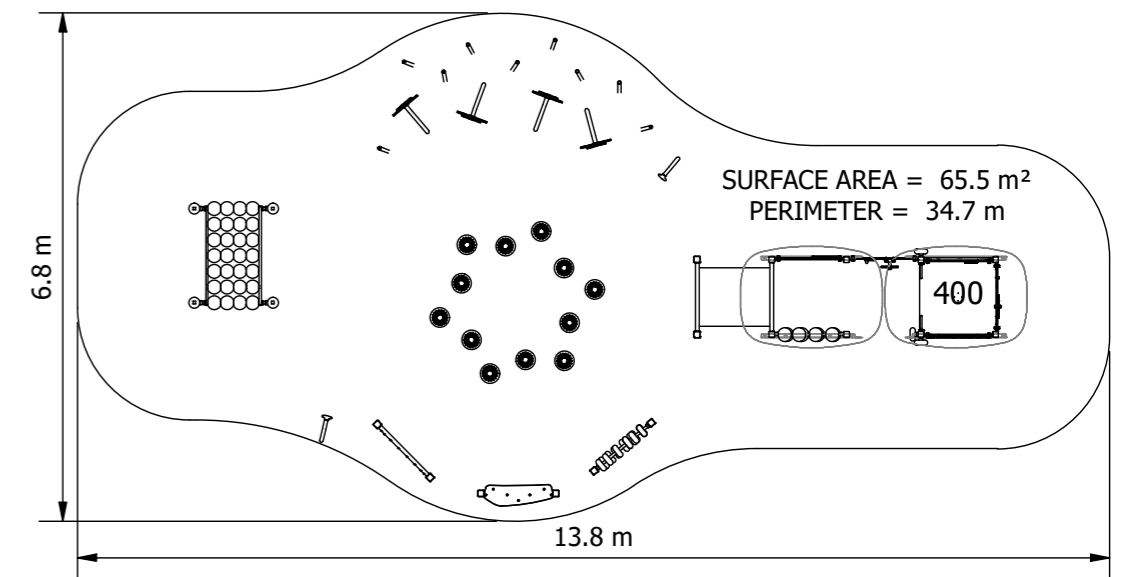

Whimsical Garden Inclusive Play

This sensory zone playground is designed to engage children's senses and promote inclusive play. It provides a variety of tactile, auditory and visual experiences that foster imagination, creativity, physical activity and social development.

Product Code: PIN021S

Required Space
6.8m x 13.8m²

Area
65.5m²

Age Group
2-8

Max FHoF
920mm

Equipment Height
3200mm