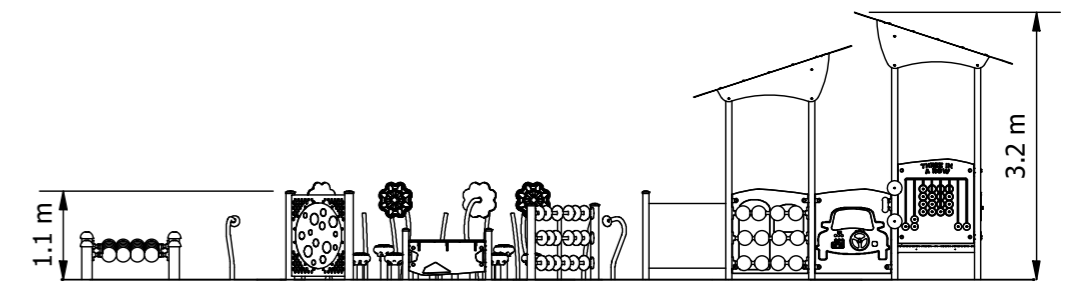

Whimsical Garden Inclusive Play

This sensory zone playground is designed to engage children's senses and promote inclusive play. It provides a variety of tactile, auditory and visual experiences that foster imagination, creativity, physical activity and social development.

Product Code: PIN021S

Required Space
6.8m x 13.8m²

Area
65.5m²

Age Group
2-8

Max FHoF
920mm

Equipment Height
3200mm