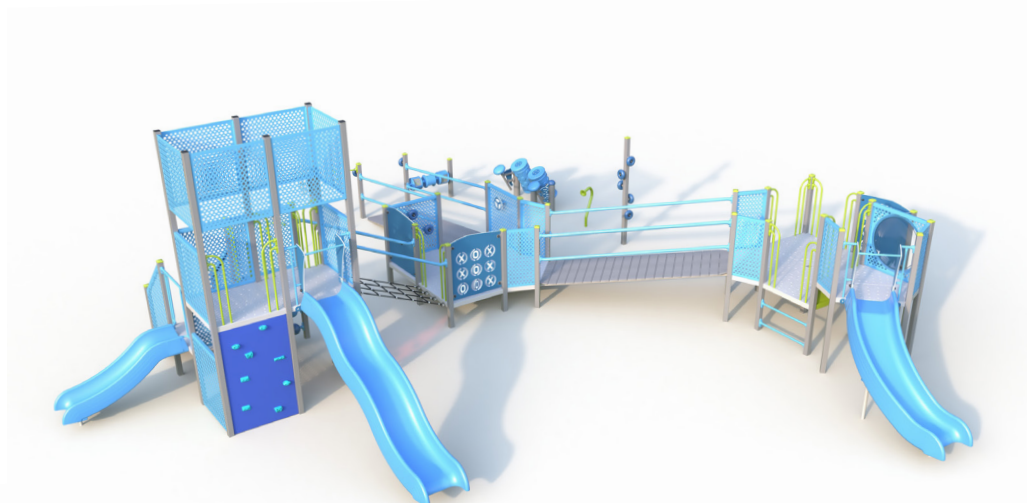

Multi-Sensory Lookout Inclusive Play

This inclusive playground unit is designed to provide a fun and inclusive play experience for children of all abilities, featuring ramps for easy access, activity panels to engage children's cognitive, emotional and social development, musical instruments to foster creativity, and climbing challenges to promote physical activity and teamwork. With this playground, children of all abilities can participate and have fun together, fostering a sense of community and inclusivity.

Product Code: PIN020S

Required Space
15.8m x 14.1m²

Area
151.7m²

Age Group
2-12

Max FHoF
1600mm

Equipment Height
3900mm