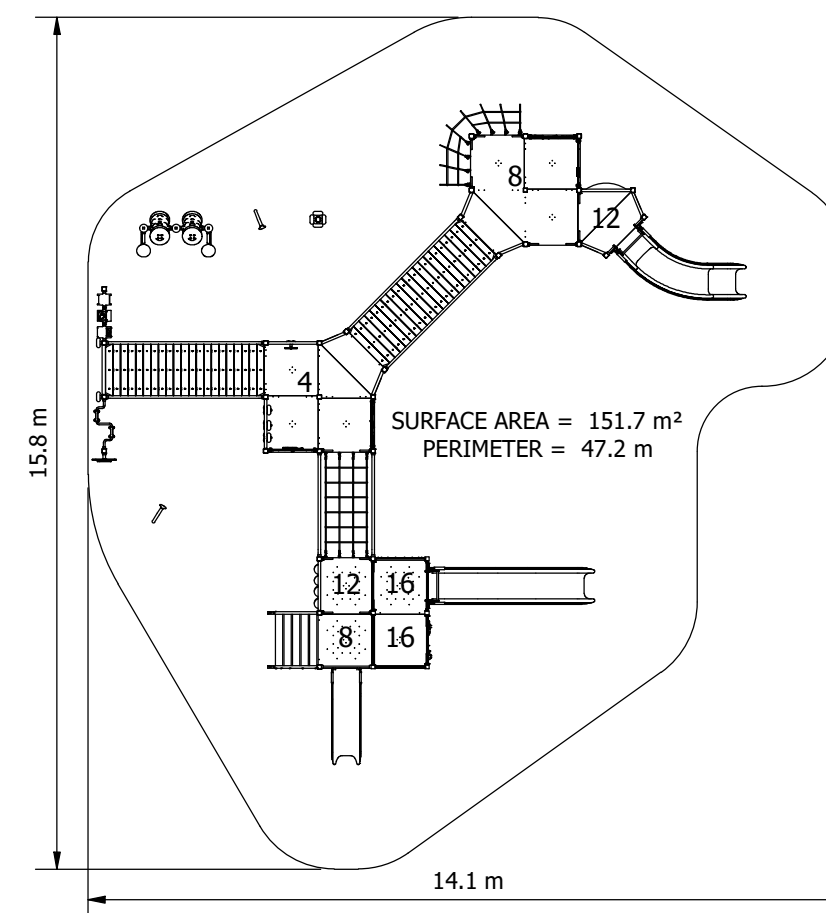

Multi-Sensory Lookout Inclusive Play

This inclusive playground unit is designed to provide a fun and inclusive play experience for children of all abilities, featuring ramps for easy access, activity panels to engage children's cognitive, emotional and social development, musical instruments to foster creativity, and climbing challenges to promote physical activity and teamwork. With this playground, children of all abilities can participate and have fun together, fostering a sense of community and inclusivity.

Product Code: PIN020S

Required Space
15.8m x 14.1m²

Area
151.7m²

Age Group
2-12

Max FHoF
1600mm

Equipment Height
3900mm