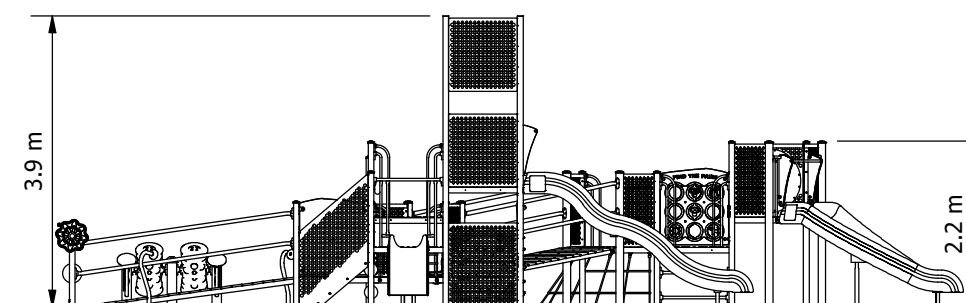

Multi-Sensory Lookout Inclusive Play

This inclusive playground unit is designed to provide a fun and inclusive play experience for children of all abilities, featuring ramps for easy access, activity panels to engage children's cognitive, emotional and social development, musical instruments to foster creativity, and climbing challenges to promote physical activity and teamwork. With this playground, children of all abilities can participate and have fun together, fostering a sense of community and inclusivity.

Product Code: PIN020S

Required Space
15.8m x 14.1m²

Area
151.7m²

Age Group
2-12

Max FHoF
1600mm

Equipment Height
3900mm