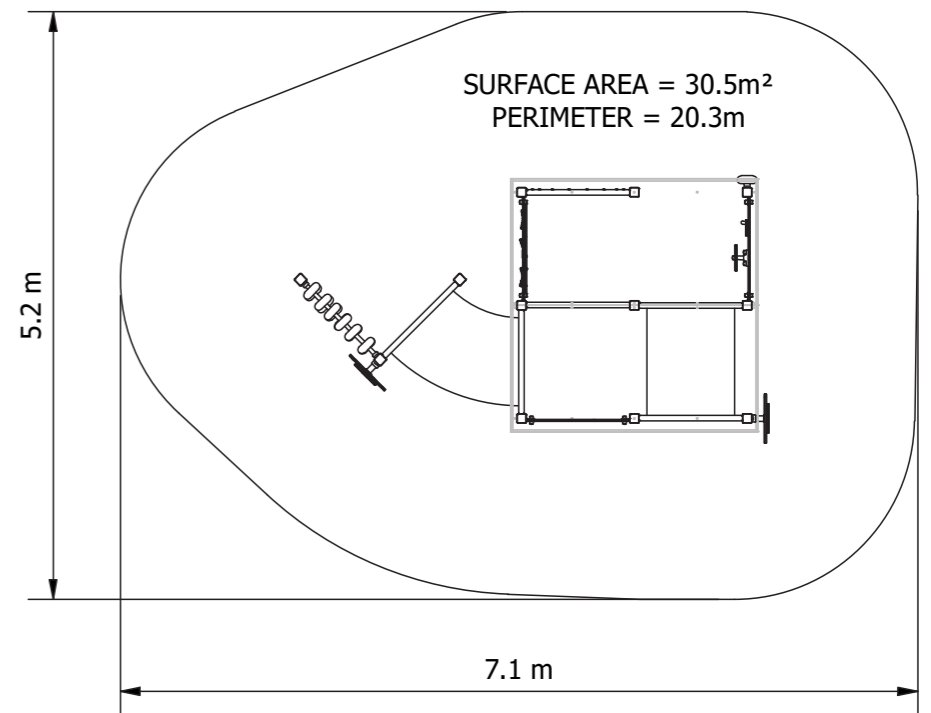

Product Code: PIN019S

**Required Space**  
5.2m x 7.1m<sup>2</sup>

**Area**  
30.5m<sup>2</sup>

**Age Group**  
2-8

**Max FHoF**  
920mm

**Equipment Height**  
2400mm