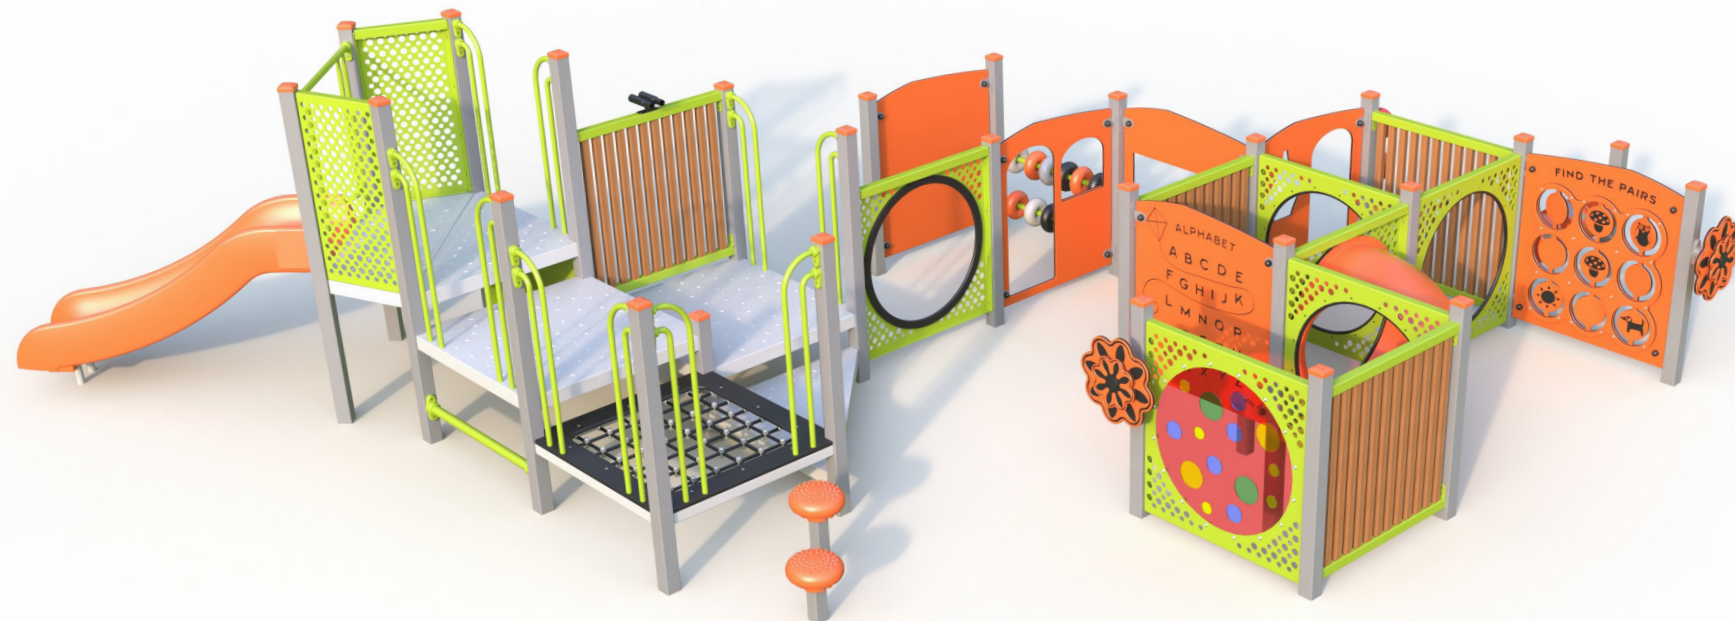

Learning Maze Inclusive Play

This playground features activity panels and maze-like features that cater to children of different abilities, providing a variety of cognitive, emotional, social and physical development opportunities that foster teamwork, creativity, imagination and socialization, as well as easy access to the playground.

Product Code: PIN018S

Required Space
9.7m x 10.7m²

Area
67.1m²

Age Group
2-8

Max FHoF
1000mm

Equipment Height
1800mm