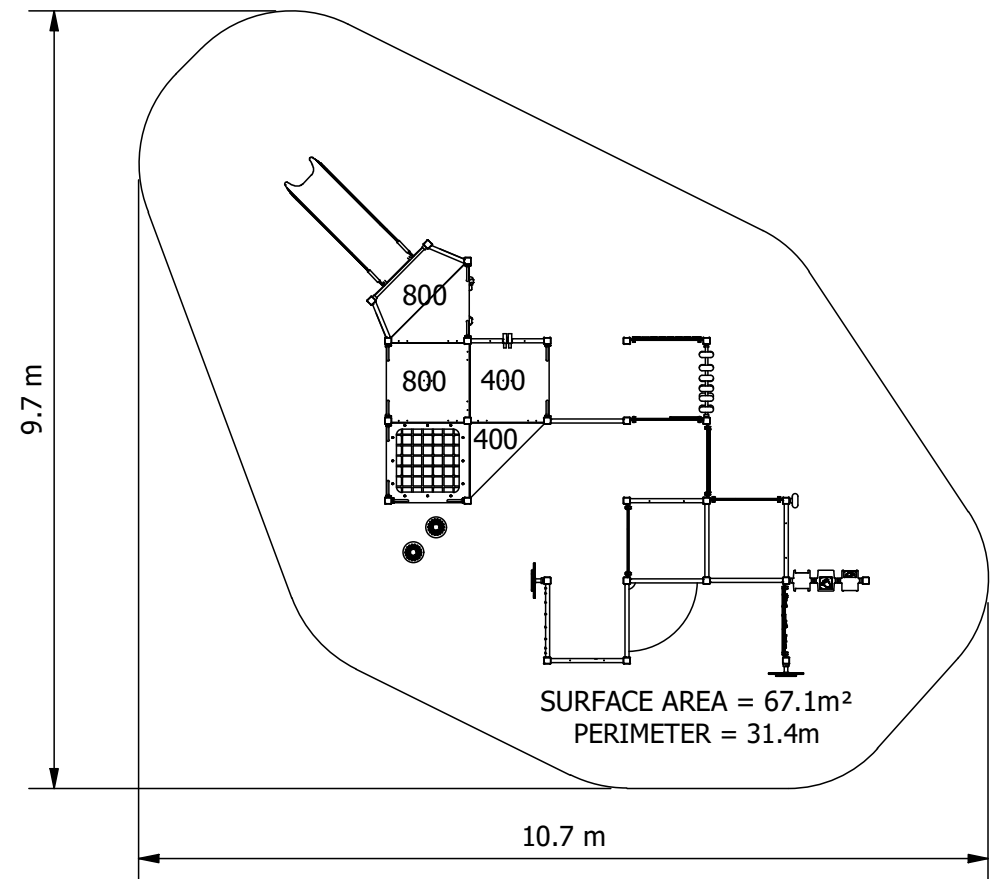

Product Code: PIN018S

Required Space
9.7m x 10.7m²

Area
67.1m²

Age Group
2-8

Max FHoF
1000mm

Equipment Height
1800mm