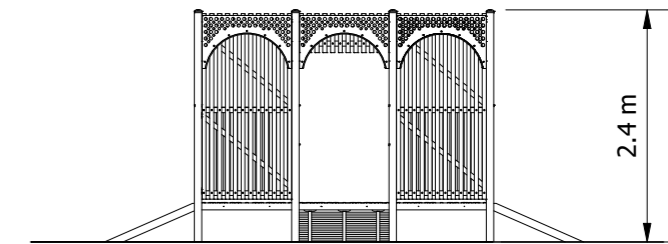

Product Code: PIN017S

Required Space
7.5m x 8.0m²

Area
47.0m²

Age Group
All ages

Max FHoF
----mm

Equipment Height
2400mm