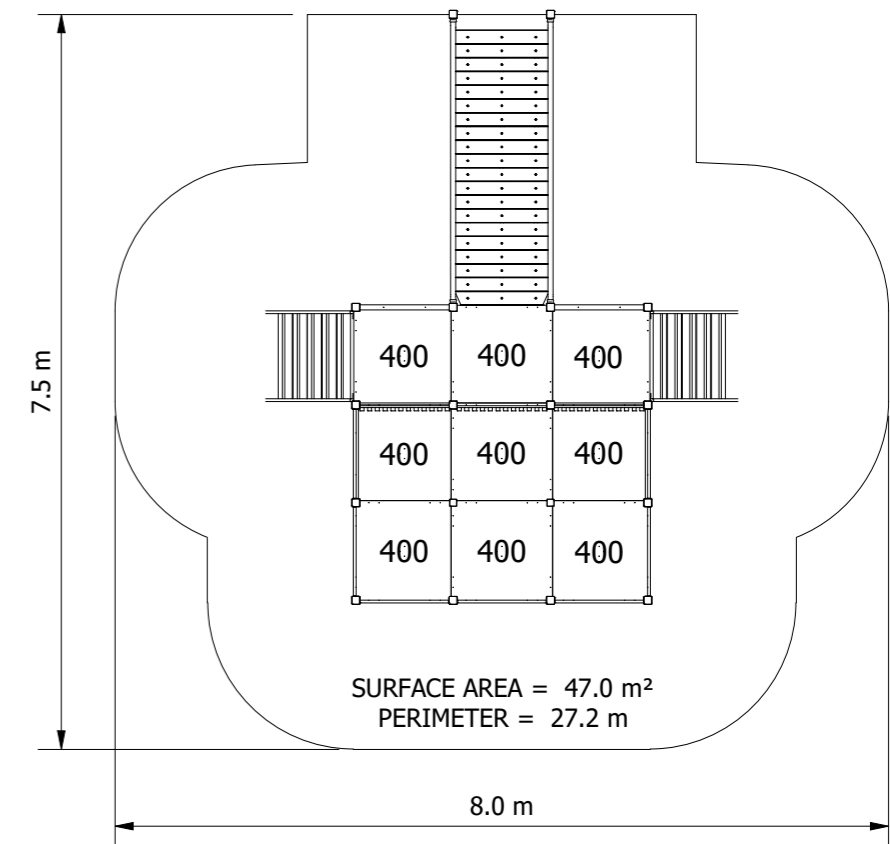

Product Code: PIN017S

Required Space
7.5m x 8.0m²

Area
47.0m²

Age Group
All ages

Max FHoF
----mm

Equipment Height
2400mm