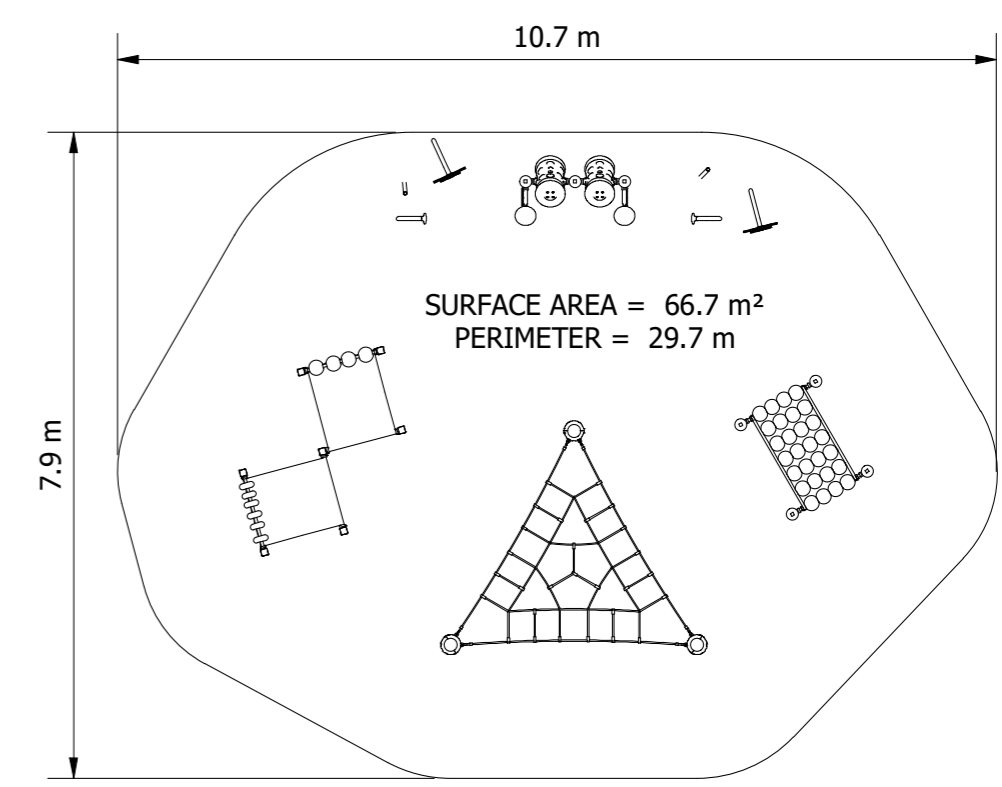

Harmony Zone Inclusive Play

This sensory zone playground is designed to engage children's senses and promote inclusive play. It provides a variety of tactile, auditory and visual experiences that foster imagination, creativity, physical activity and social development.

Product Code: PIN014S

Required Space
7.9m x 10.7m²

Area
66.7m²

Age Group
2-8

Max FHoF
575mm

Equipment Height
1100mm