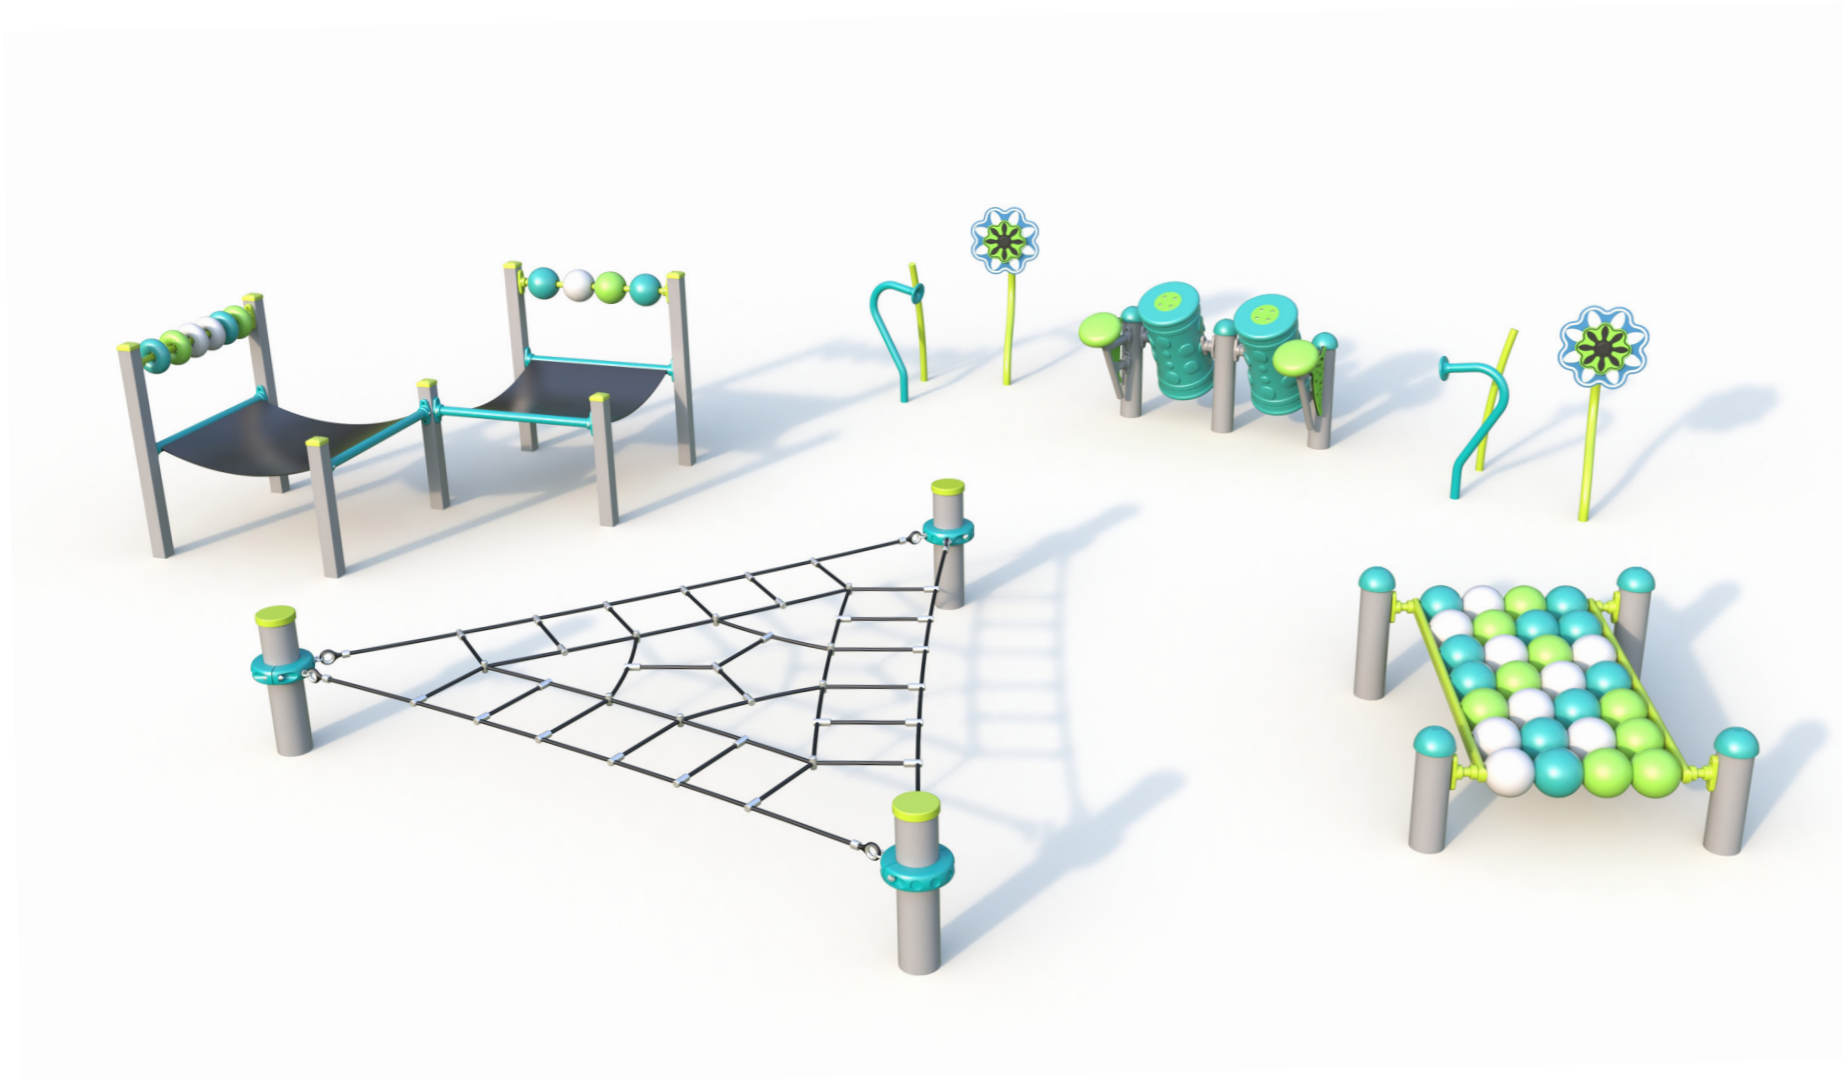

Harmony Zone Inclusive Play

This sensory zone playground is designed to engage children's senses and promote inclusive play. It provides a variety of tactile, auditory and visual experiences that foster imagination, creativity, physical activity and social development.

Product Code: PIN014S

Required Space
7.9m x 10.7m²

Area
66.7m²

Age Group
2-8

Max FHoF
575mm

Equipment Height
1100mm