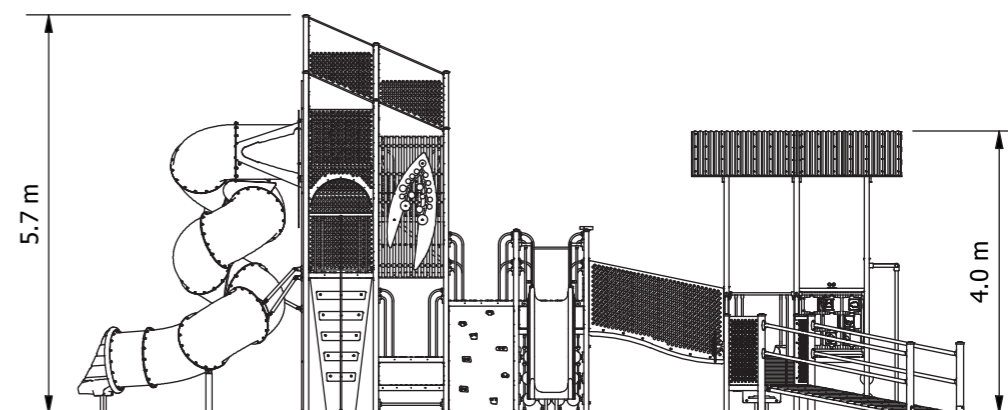

Acessible Wollemi Inclusive Play

This inclusive playground unit is designed to provide a fun and inclusive play experience for children of all abilities, featuring ramps for easy access, activity panels to engage children's cognitive, emotional and social development, and climbing challenges to promote physical activity and teamwork. With this playground, children of all abilities can participate and have fun together, fostering a sense of community and inclusivity.

Product Code: PIN012S

Required Space
13.3m x 15.9m²

Area
114.4m²

Age Group
2-12

Max FHoF
2450mm

Equipment Height
5700mm