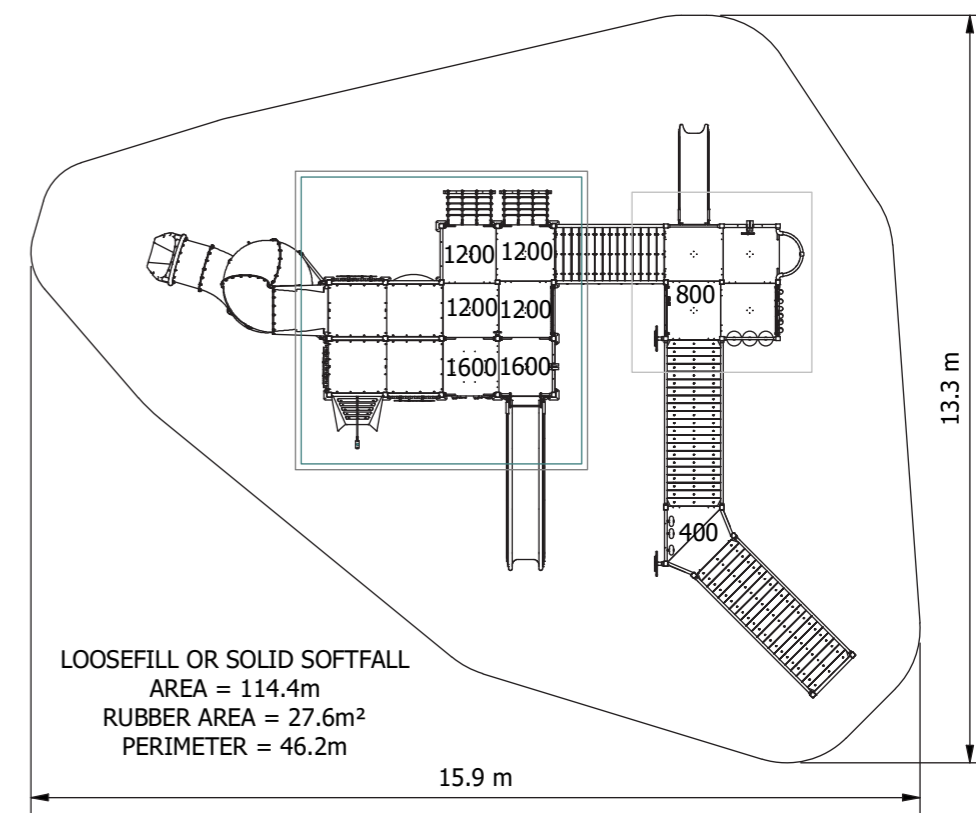

Acessible Wollemi Inclusive Play

This inclusive playground unit is designed to provide a fun and inclusive play experience for children of all abilities, featuring ramps for easy access, activity panels to engage children's cognitive, emotional and social development, and climbing challenges to promote physical activity and teamwork. With this playground, children of all abilities can participate and have fun together, fostering a sense of community and inclusivity.

Product Code: PIN012S

Required Space
13.3m x 15.9m²

Area
114.4m²

Age Group
2-12

Max FHoF
2450mm

Equipment Height
5700mm