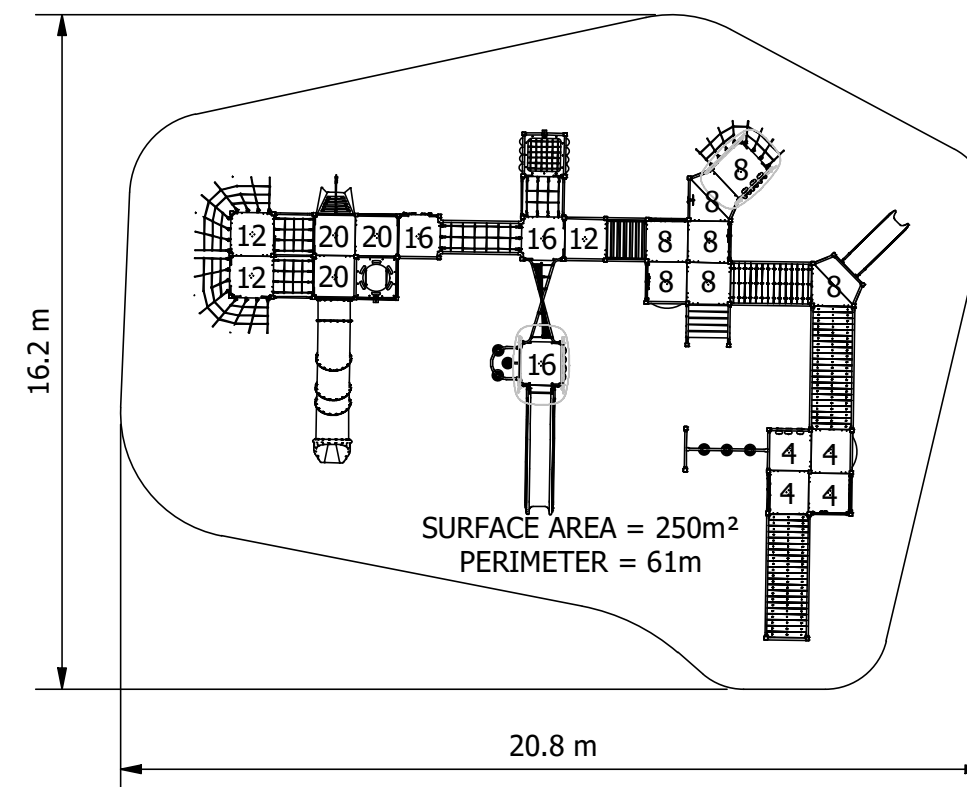

Product Code: PIN011S

**Required Space**  
8.6m x 10.7m<sup>2</sup>

**Area**  
69.3m<sup>2</sup>

**Age Group**  
All ages

**Max FHoF**  
2133mm

**Equipment Height**  
4100mm