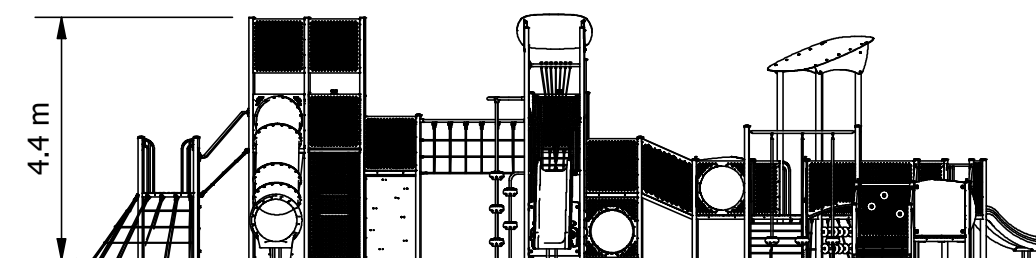

# The Citadel - All Abilities Inclusive Play

This inclusive playground unit is designed to provide a fun and inclusive play experience for children of all abilities, featuring ramps for easy access, activity panels to engage children's cognitive, emotional and social development, and climbing challenges to promote physical activity and teamwork. With this playground, children of all abilities can participate and have fun together, fostering a sense of community and inclusivity.

Product Code: PIN011S

**Required Space**  
8.6m x 10.7m<sup>2</sup>

**Area**  
69.3m<sup>2</sup>

**Age Group**  
All ages

**Max FHoF**  
2133mm

**Equipment Height**  
4100mm