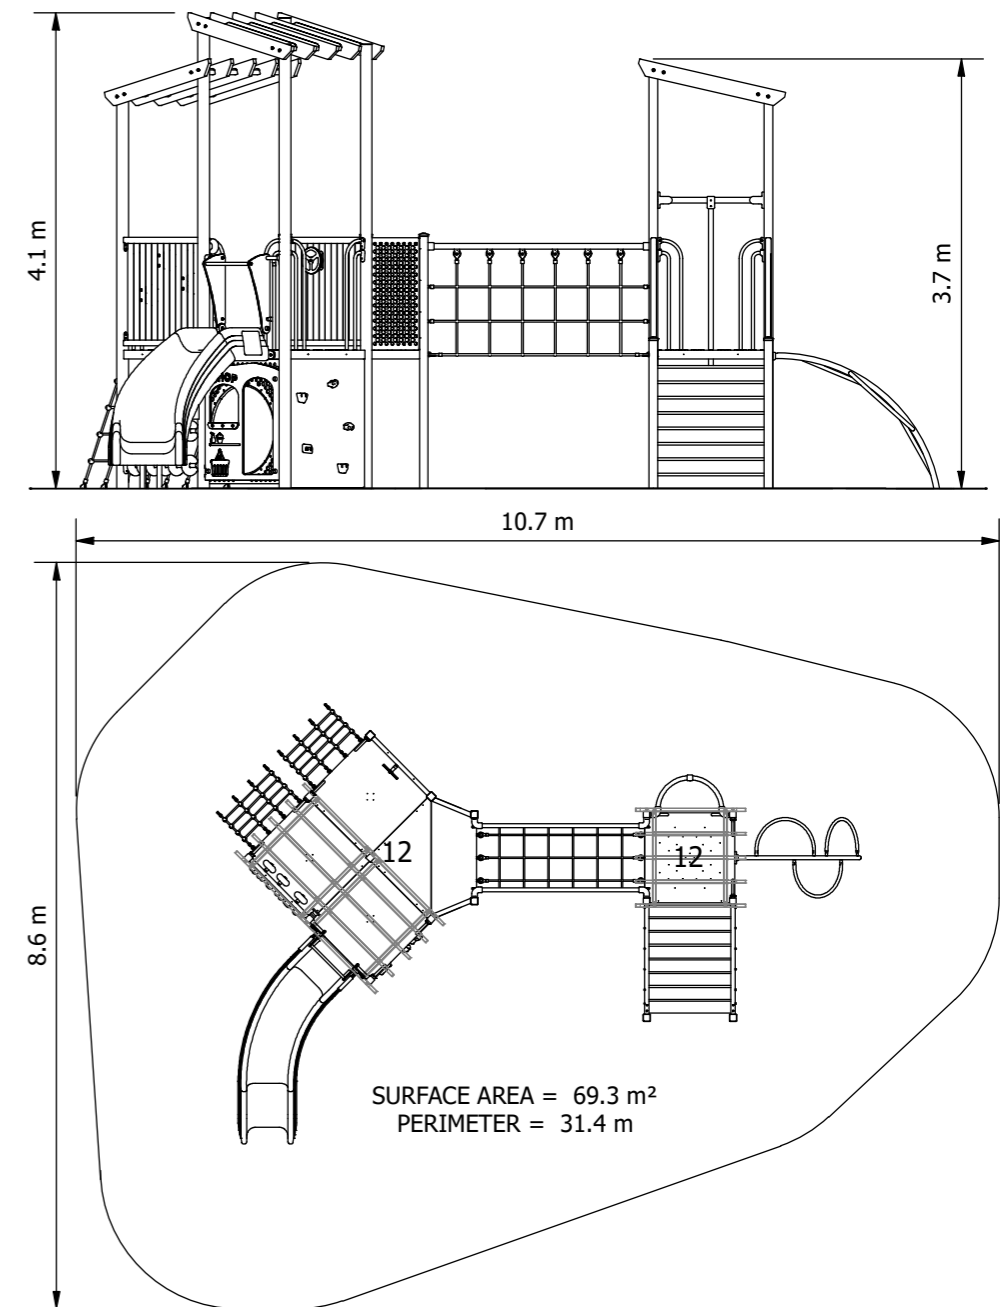

Wedgetail Inclusive Play

This playground features activity panels, climbing challenges and high and low playing areas. It provides a variety of cognitive, emotional, social and physical development opportunities that foster teamwork, creativity, imagination and socialization.

Product Code: PIN009S

Required Space
8.6m x 10.7m²

Area
69.3m²

Age Group
5-12

Max FHoF
2133mm

Equipment Height
4100mm